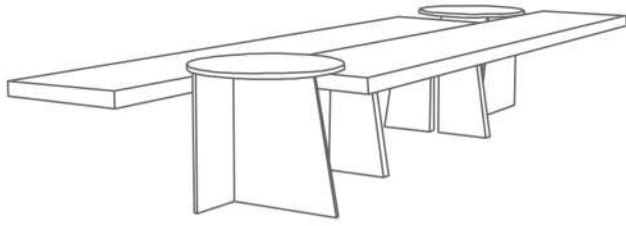

Catalog product

Top
Sandblasted Oak wood Veneering
with black Varnish

Leg
Sandblasted Oak wood Veneering
with black Varnish

Side table
Structure
Smoked glass

Alternative material Top-Legs /All Wood Veneering
Side Table/All glass and painted glass