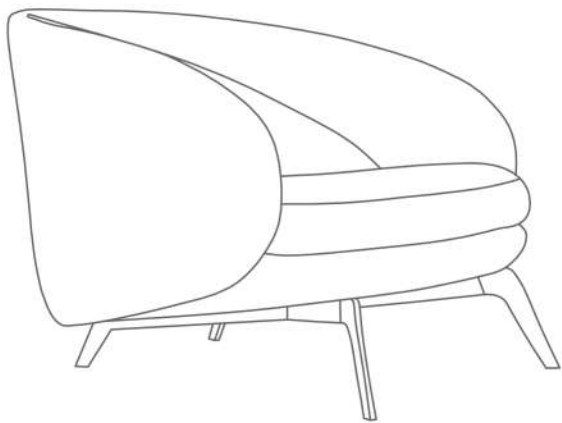

Catalog product-fabric

N-B39/Linen
2134

Leather
43497

Catalog product-Legs

Black painted metal leg

Alternative fabric
Linen&Faux leather,Linen&Leather
Linen,Faux leather and Leather