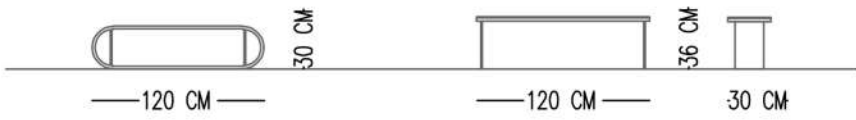

DOMINO COFFEE TABLE

TECHNICAL SPECIFICATIONS

STRUCTURE

TOP: SANDBLASTED OAK WOOD VENEERING WITH BLACK VARNISH

TOP: ELEGANT BEIGE MARBLE

TOP: SMOKED MIRROR

LEGS :BLACK PAINTED METAL

Catalog product