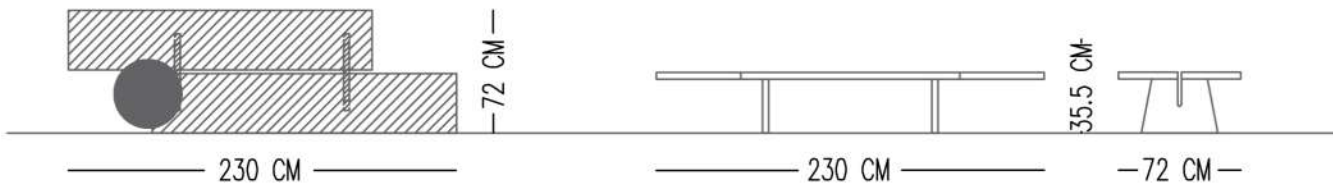

Top
Sandblasted Oak wood Veneering
with black Varnish

Leg
Sandblasted Oak wood Veneering
with black Varnish

Marlon Side table
Structure
Smoked glass

Alternative material Top-Legs /All Wood Veneering
Side Table/All glass and painted glass