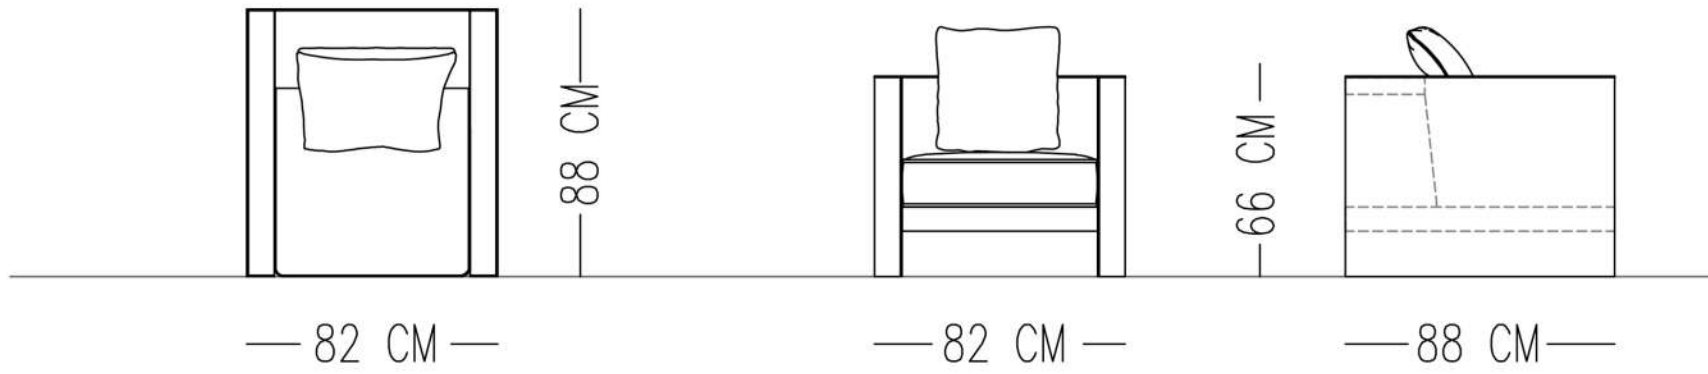

Catalog product-fabric
Vernon stonewash-1

Catalog product-back
Lacquer painted on wood (Matt)
N-03K19

Alternative fabric
Linen, Boucle and Leather