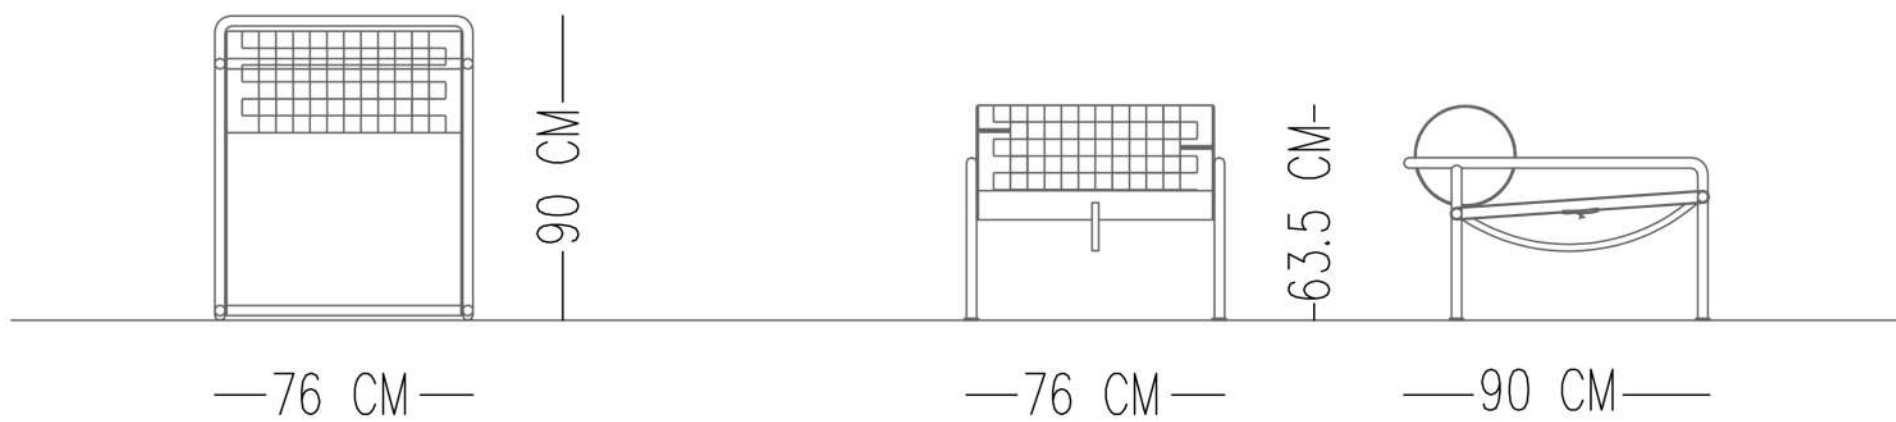

Catalog product-fabric
N-+A84/Leather
Haki

Catalog product-Legs
Chromium

Alternative fabric
Fabrics only N-+A84 are available for this model