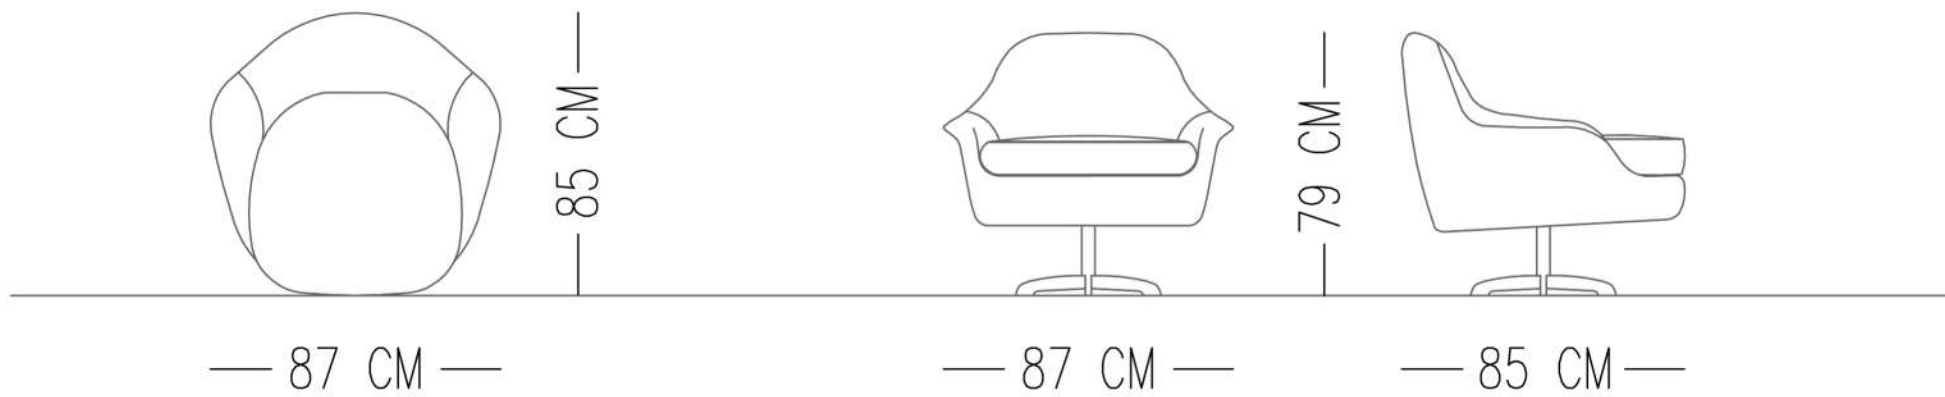

MINT ARMCHAIR

TECHNICAL SPECIFICATIONS

INTERIOR STRUCTURE BEECH HARDWOOD FRAME AND ZIGZAG BOW

SEAT CUSHION HR FOAM

BACK HR FOAM

UPHOLSTERY TIGHT

Catalog product-fabric

N+A45/Linen
1451