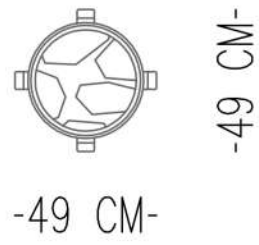

Matt silver metallic finish

Alternative material All Wood Veneering and metal in

MERGE SIDE TABLE

TECHNICAL SPECIFICATIONS

STRUCTURE

BASE: RIFT CUT OAK WOOD VENEERING WITH BLACK VARNISH
AGED BRASS METAL FINISH