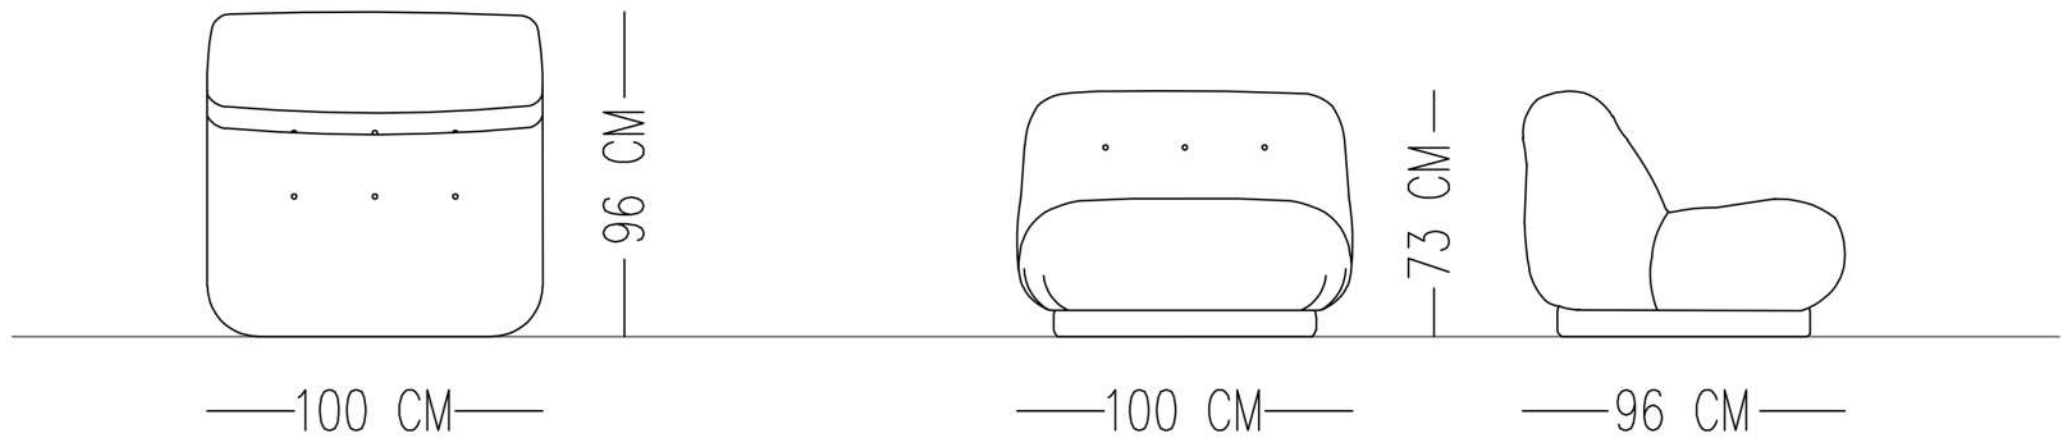

Catalog product-fabric

N-A80/Linen
23093

Catalog product-Legs

Hidden leg

Alternative fabric
Linen, Boucle and Linen teddy