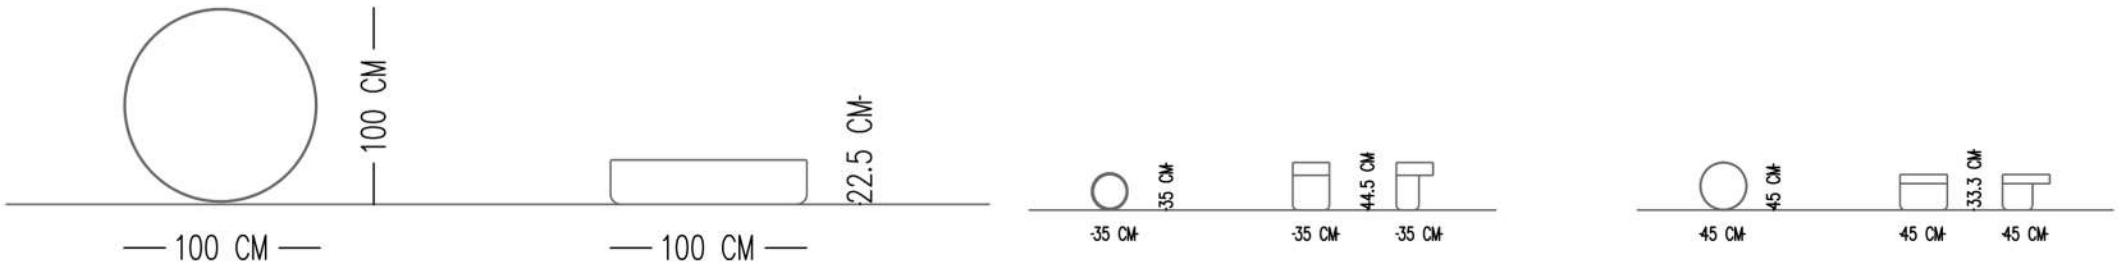

OLIVER COFFEE TABLE

TECHNICAL SPECIFICATIONS

TOP MARQUETERIE VENEERING & CERAMIC & PAINTED GLASS

STRUCTURE SANDBLASTED OAK WOOD VENEERING WITH NATURAL VARNISH

Catalog product

Structure&top
Oak wood Veneering
with natural Varnish