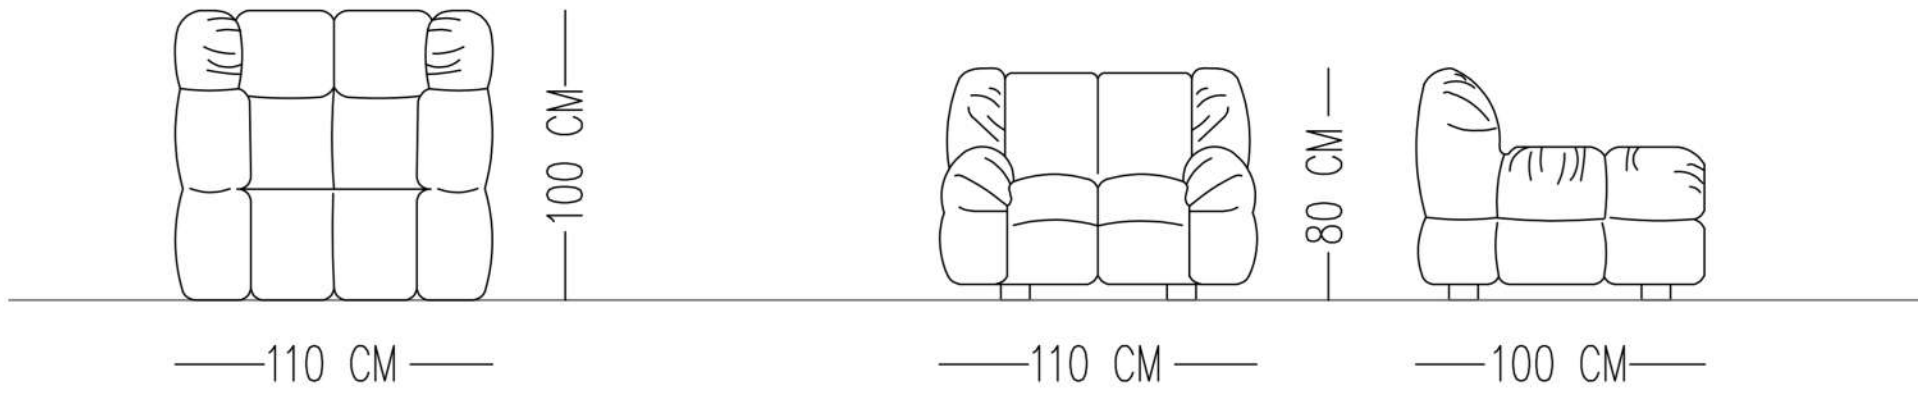

Catalog product-fabric

N-A16/Teddy
44423

Catalog product-Legs

Hidden Leg

Alternative fabric
Linen,Boucle and Leather