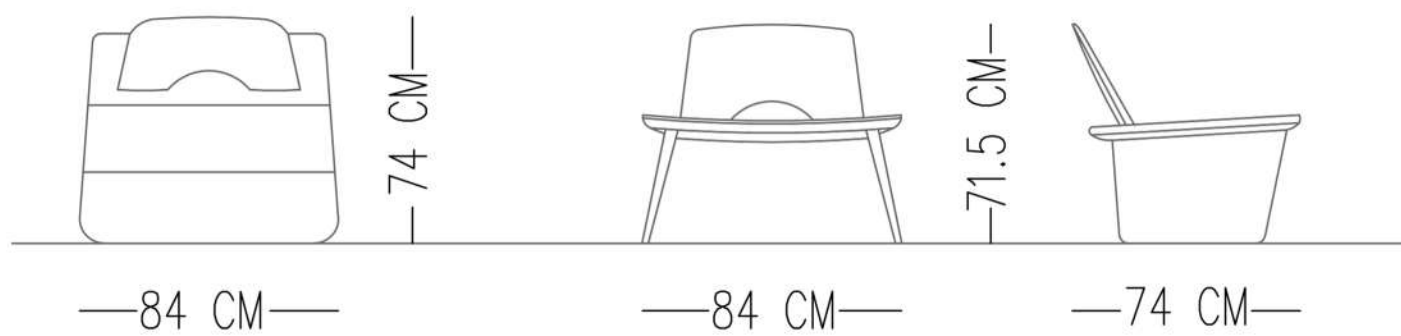

Catalog product-fabric

Teak wood
Transparent black finishes

Alternative material
Teak wood natural teak color varnish