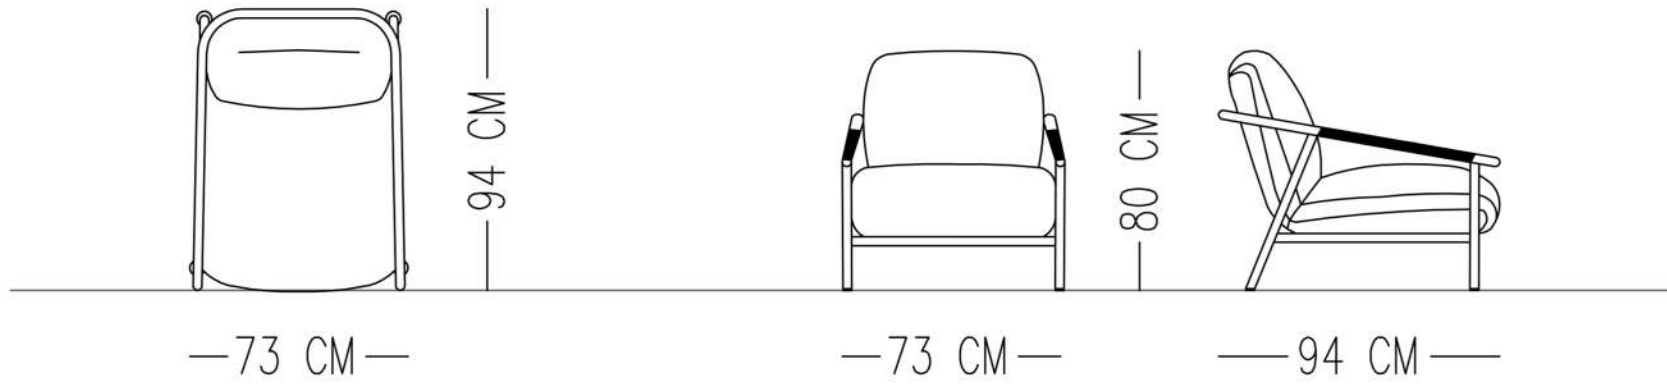

Catalog product-fabric

N+A77
N1353-57083

Catalog product-Legs

Ruby painted metal

Alternative fabric

Linen, Boucle, Faux leather, Nubuck, and Linen teddy