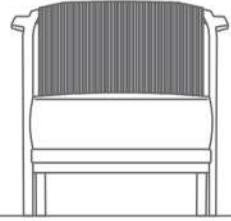

— 70 CM —

— 69.5 CM —