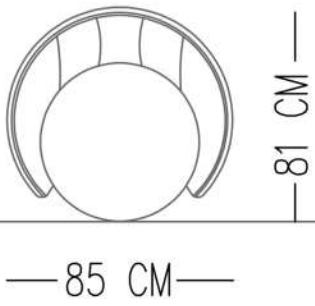

Catalog product-fabric
N-A20/Boucle
01

Catalog product-Legs
Swivel Mechanism

Alternative fabric
Boucle, Linen and Linen teddy