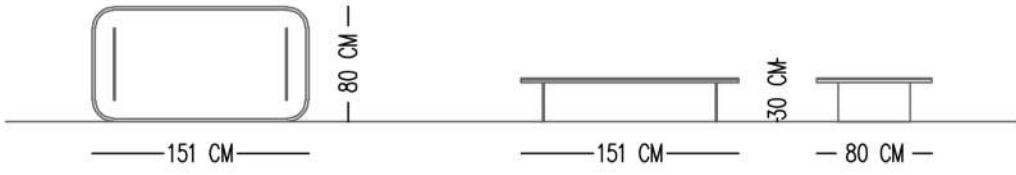

DOMINO COFFEE TABLE

TECHNICAL SPECIFICATIONS

STRUCTURE

TOP: SANDBLASTED OAK WOOD VENEERING WITH BLACK VARNISH

TOP: ELEGANT BEIGE MARBLE

TOP: SMOKED MIRROR

LEGS :BLACK PAINTED METAL

Catalog product