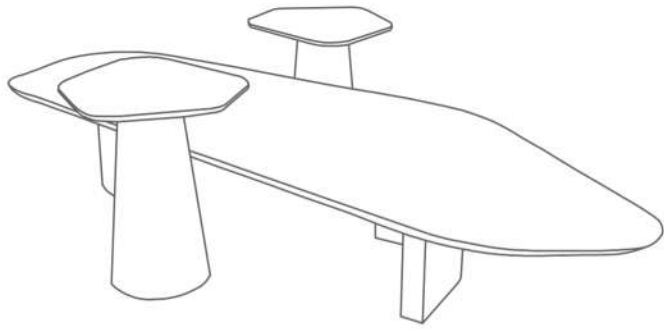

KIENA COFFEE TABLE

TECHNICAL SPECIFICATIONS

STRUCTURE

TOP: SANDBLASTED OAK WOOD VENEERING WITH BLACK VARNISH

Catalog product

Top
Sandblasted Oak wood Veneering
with black Varnish

Leg
Sandblasted Oak wood Veneering
with black Varnish