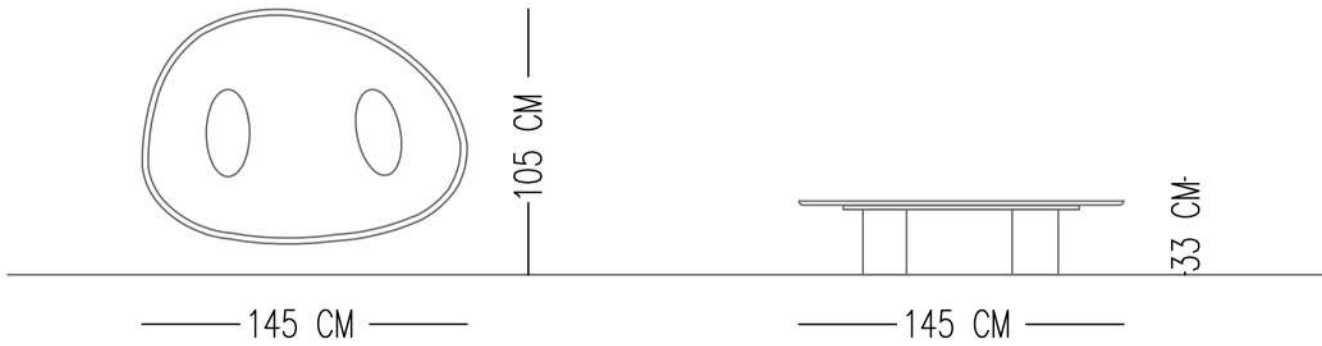

Alternative material

Legs are natural wood painted black

AUDREY COFFEE TABLE

TECHNICAL SPECIFICATIONS

TABLE TOP / BASE

LACQUER PAINTED ON WOOD (MATT)

Catalog product

Table Top/Base