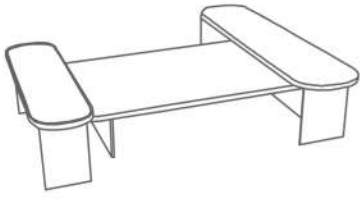

DOMINO COFFEE TABLE

TECHNICAL SPECIFICATIONS

STRUCTURE

TOP: SANDBLASTED OAK WOOD VENEERING WITH BLACK VARNISH

TOP: ELEGANT BEIGE MARBLE

TOP: SMOKED MIRROR

LEGS :BLACK PAINTED METAL

Catalog product