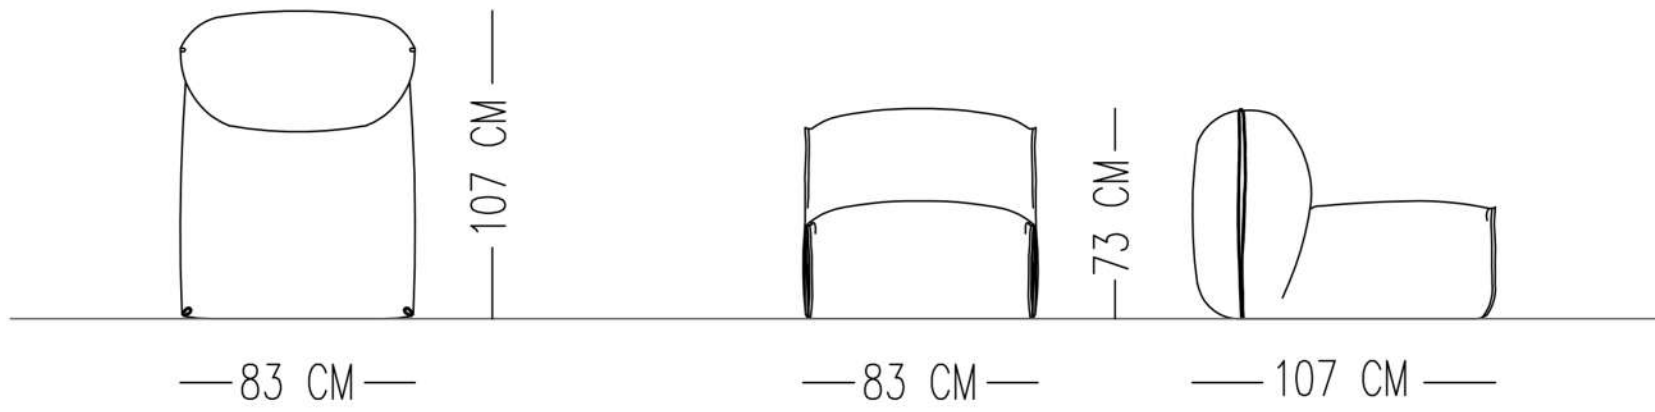

Catalog product-fabric
N-A64/Linen
2090

Catalog product-Legs
Hidden leg

Alternative fabric
Linen,Curl and Plush Linen