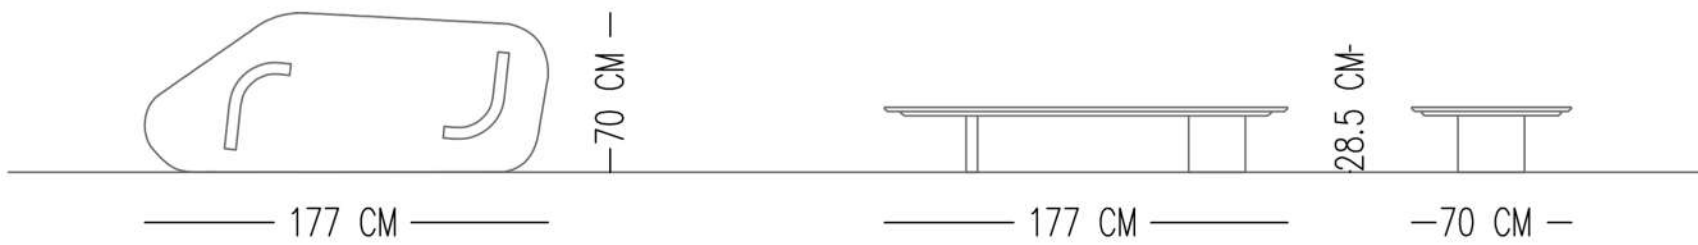

Catalog product

Top
Sandblasted Oak wood Veneering
with black Varnish

Leg
Sandblasted Oak wood Veneering
with black Varnish

Kiena side table
Lacquer Painted on wood (matt)
Terracota

Alternative material All Wood Lacquer Paint