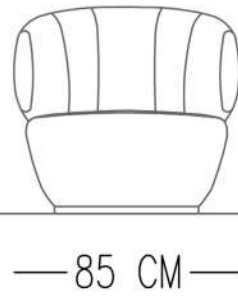

CHERRY ARMCHAIR

TECHNICAL SPECIFICATIONS

INTERIOR STRUCTURE SOLID WOOD, STEEL AND MDF WITH ZIGZAG BOW

SEAT CUSHION HR FOAM

BACK HR FOAM

UPHOLSTERY TIGHT

Catalog product-fabric
N-A20/Boucle
01

Catalog product-Legs
Swivel Mechanism