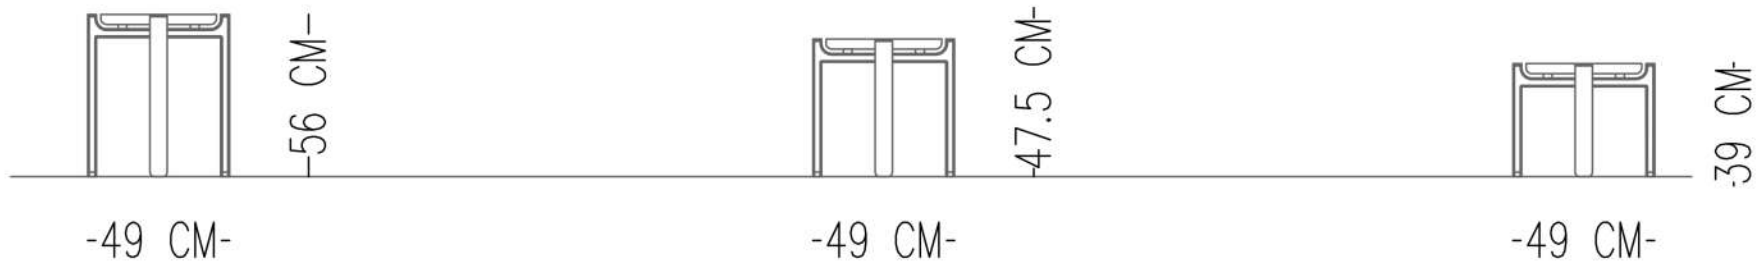

Catalog product

Structure

Sandblasted Oakwood
Veneering
Black Polish Varnish

Metal details
Aged brass metal finish

Alternative material All Wood Veneering,marble and
porcelain ceramic

AUDREY SIDE TABLE

TECHNICAL SPECIFICATIONS