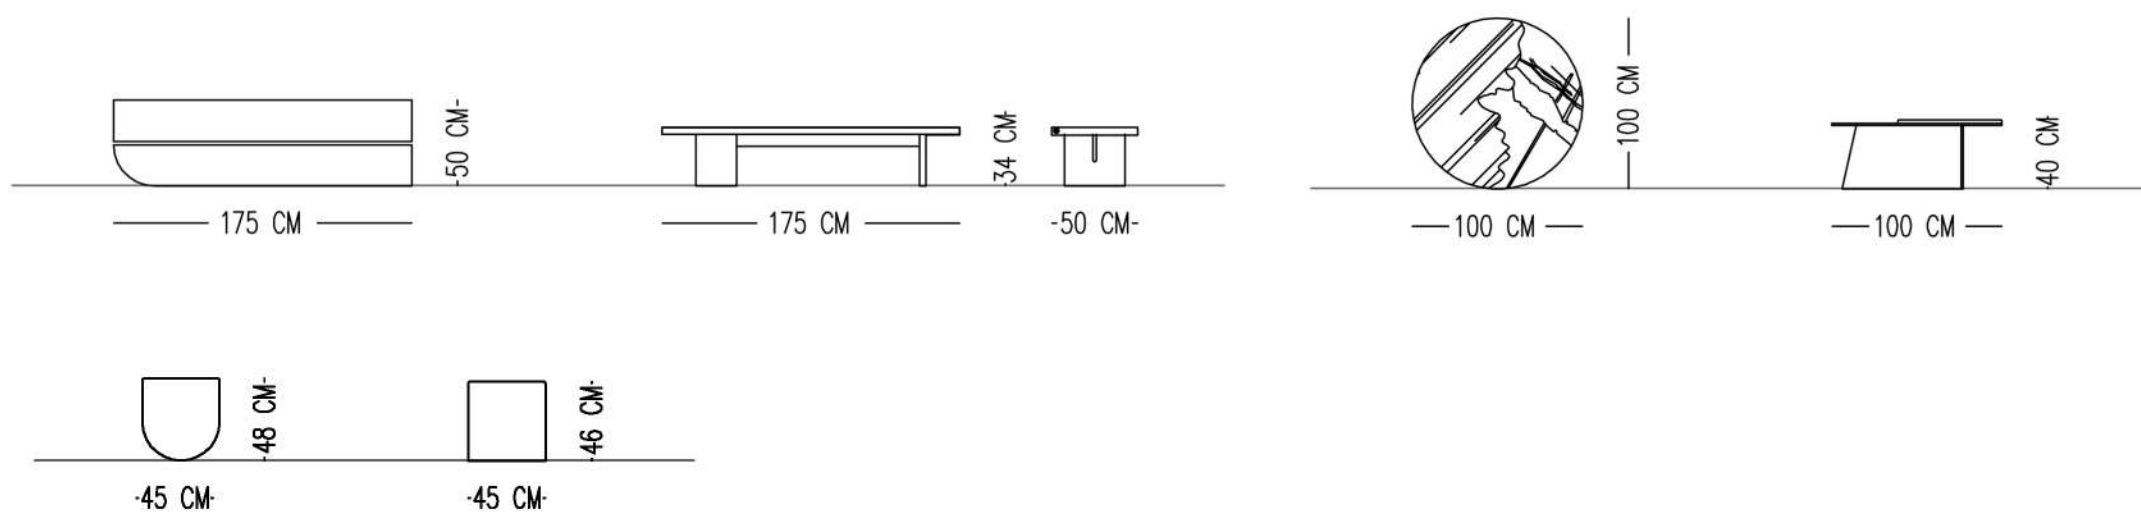

Catalog product

Structure
Flat Cut Oak Veneering With Soft
Touch Varnish & Sandblasted Finish

Top
Bronze Glass + Marble

Laquer Painted
on Wood (Gloss)
N-07MP