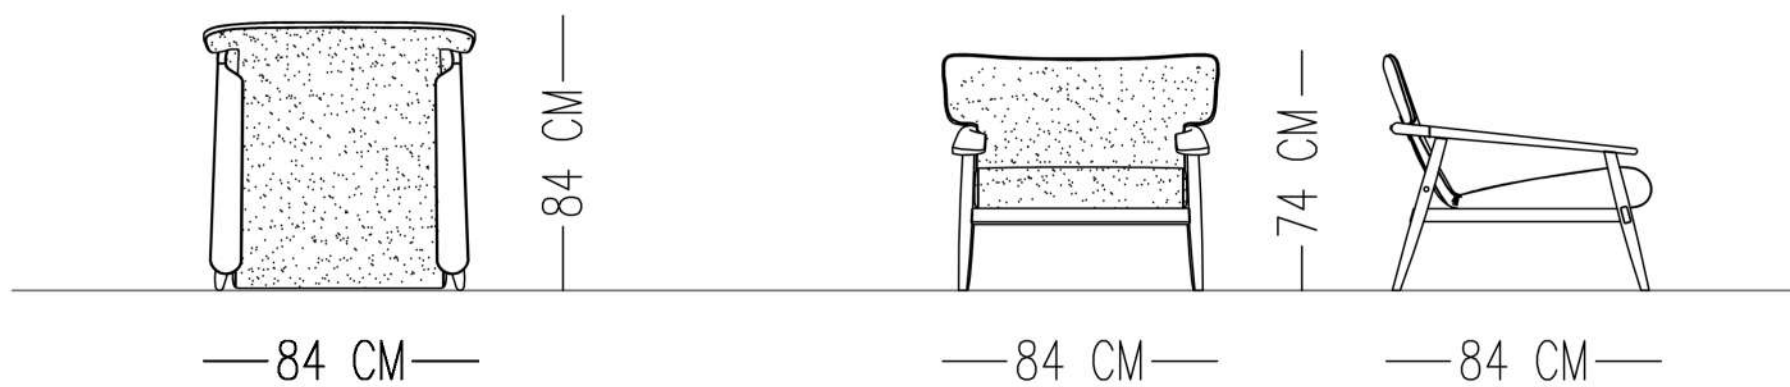

LIS ARMCHAIR

TECHNICAL SPECIFICATIONS

INTERIOR STRUCTURE SOLID WOOD & PAPEL AND ELASTIC COLUMN.

SEAT CUSHION HR FOAM

BACK HR FOAM

UPHOLSTERY TIGHT

Catalog product-fabric

N+A74/Linen teddy
70280