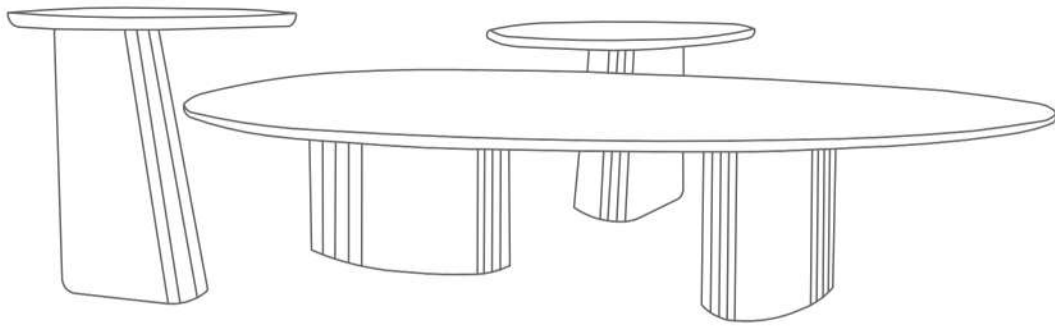

Alternative material

Legs are natural wood painted black

AUDREY COFFEE TABLE

TECHNICAL SPECIFICATIONS

TABLE TOP / BASE

LACQUER PAINTED ON WOOD (MATT)

Catalog product

Table Top/Base