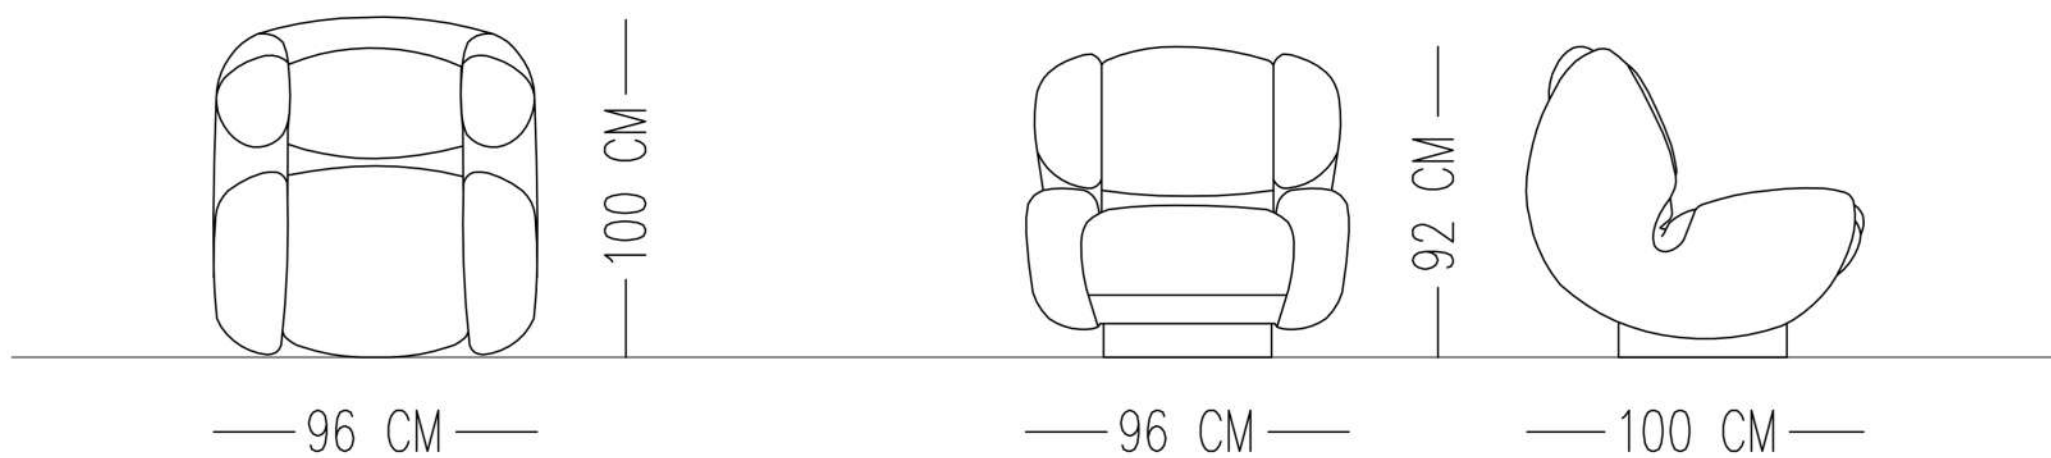

TECHNICAL SPECIFICATIONS

STRUCTURE NATURAL BAMBOO VIRO SYNTHETIC ROPE TWIST
NATURAL BAMBOO JAVA BLACK COLOR
VIRO SYNTHETIC ROPE TWIST

Structure
Natural Bamboo

SCARFACE ARMCHAIR

TECHNICAL SPECIFICATIONS

INTERIOR STRUCTURE	SOLID WOOD AND ELASTIC COLUMN
SEAT CUSHION	HR FOAM
BACK	HR FOAM
UPHOLSTERY	TIGHT