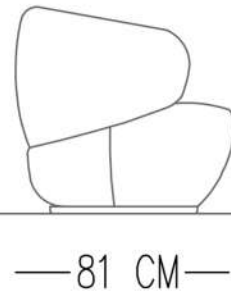

CHERRY ARMCHAIR

TECHNICAL SPECIFICATIONS

INTERIOR STRUCTURE SOLID WOOD, STEEL AND MDF WITH ZIGZAG BOW

SEAT CUSHION HR FOAM

BACK HR FOAM

UPHOLSTERY TIGHT

Catalog product-fabric
N-A20/Boucle
01

Catalog product-Legs
Swivel Mechanism