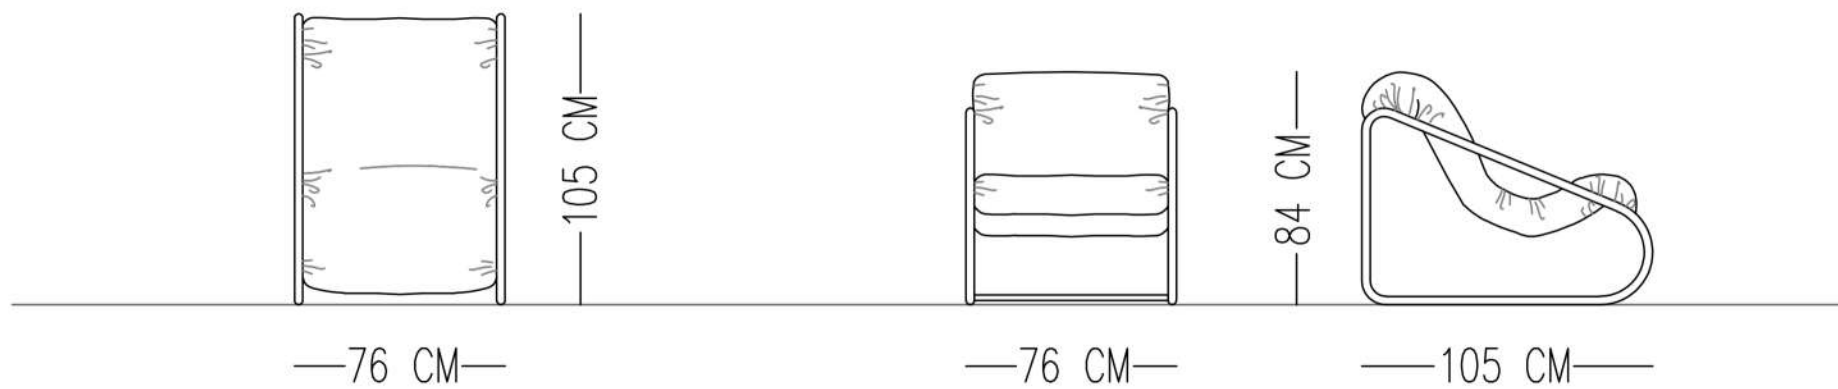

Catalog product-fabric
N+A72 / Leather Black

Catalog product-Legs
Chromium

Alternative fabric
Linen, Boucle and Leather