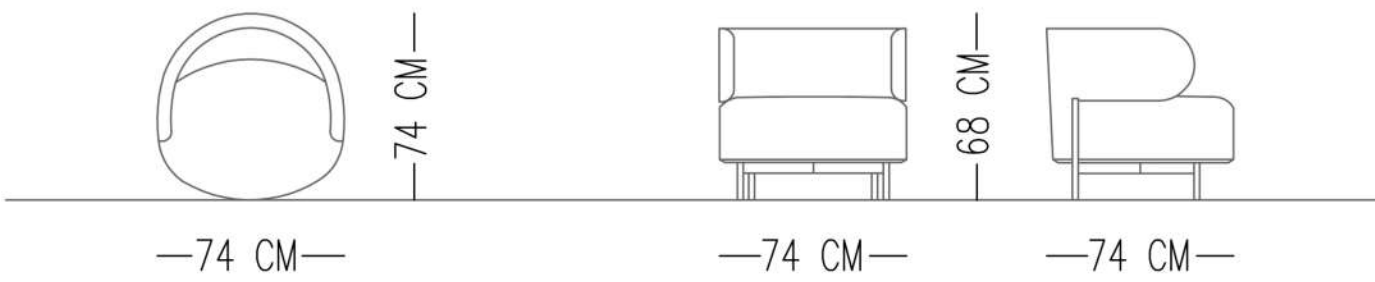

AUDREY ARMCHAIR

TECHNICAL SPECIFICATIONS

INTERIOR STRUCTURE SOLID WOOD & PAPEL AND ZIGZAG BOW

SEAT CUSHION HR FOAM

BACK HR FOAM

UPHOLSTERY TIGHT

MAINTENANCE We recommend shaking and fluffing-up the cushions regularly to maintain the shape. This should be done after removing the cushions from the structure for improved air circulation. For maintenance of fabric and leather, please contact your retailer.