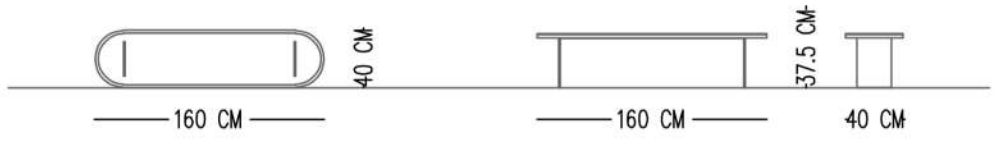

DOMINO COFFEE TABLE

TECHNICAL SPECIFICATIONS

STRUCTURE

TOP: SANDBLASTED OAK WOOD VENEERING WITH BLACK VARNISH

TOP: ELEGANT BEIGE MARBLE

TOP: SMOKED MIRROR

LEGS :BLACK PAINTED METAL

Catalog product