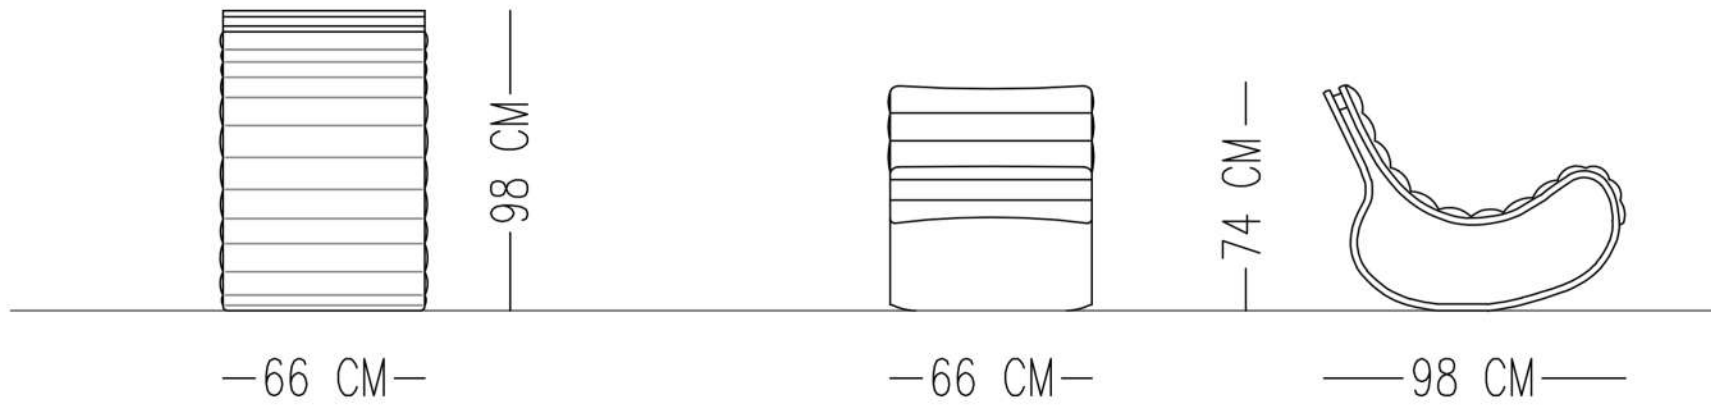

Catalog product-fabric
Vernon stonewash-1

Catalog product-back
Lacquer painted on wood (Matt)
N-03K19

Alternative fabric
Linen, Boucle and Leather

CONTRA ARMCHAIR

TECHNICAL SPECIFICATIONS

INTERIOR STRUCTURE	BEECH PLYWOOD
SEAT CUSHION	SOFT FOAM
BACK	SOFT FOAM
UPHOLSTERY	TIGHT