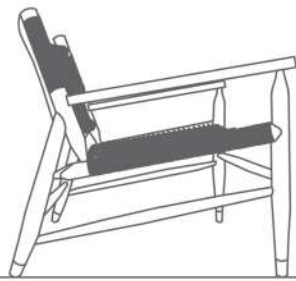

Alternative fabric
Linen, Nubuck, Faux leather and Suede

DARI ARMCHAIR

TECHNICAL SPECIFICATIONS

INTERIOR STRUCTURE	IROKO WOOD AND OAK WOOD
LEGS	IROKO WOOD AND OAK WOOD

—72 CM—

80 CM

75 CM

—80 CM—