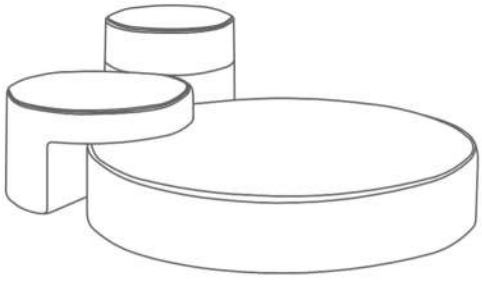

Catalog product

Structure&top
Oak wood Veneering
with natural Varnish

Structure&top
Oak wood Veneering
with painted glass-cappuccino

Structure&top
Oak wood Veneering
with porcelain ceramic calacatta

Alternative material
Structure/Top/All Wood Veneering/All glass and painted
glass
Top/All porcelain ceramic