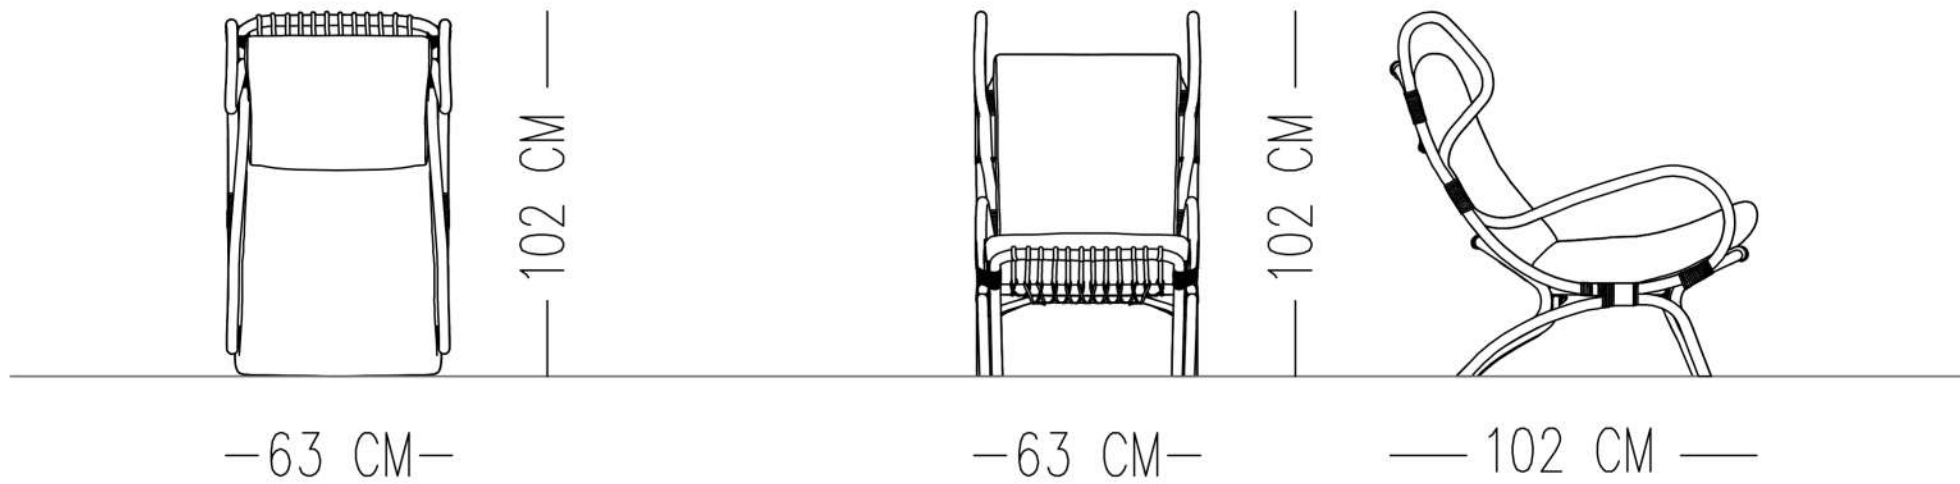

TECHNICAL SPECIFICATIONS

STRUCTURE NATURAL BAMBOO VIRO SYNTHETIC ROPE TWIST
NATURAL BAMBOO JAVA BLACK COLOR
VIRO SYNTHETIC ROPE TWIST

Structure
Natural Bamboo

SCARFACE ARMCHAIR

TECHNICAL SPECIFICATIONS

INTERIOR STRUCTURE	SOLID WOOD AND ELASTIC COLUMN
SEAT CUSHION	HR FOAM
BACK	HR FOAM
UPHOLSTERY	TIGHT