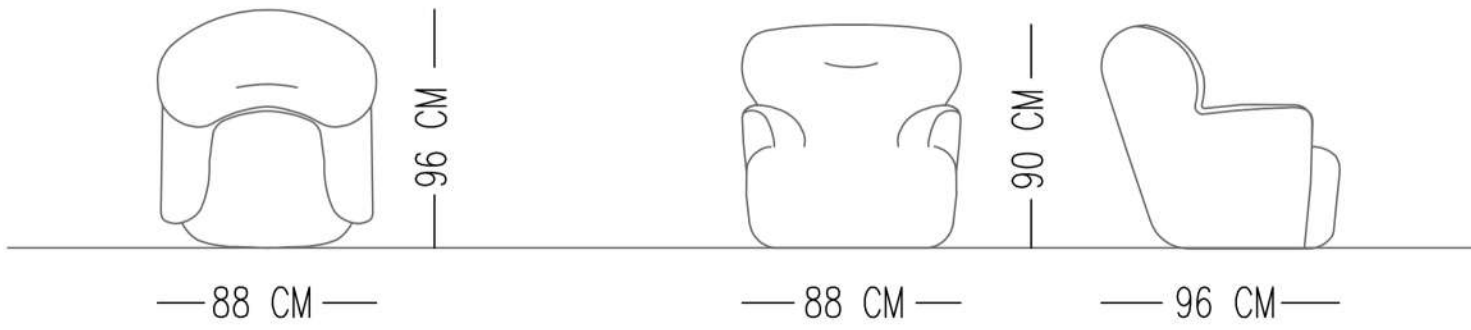

Catalog product-fabric

N-A16/Linen teddy
44423

Catalog product-Legs

Hidden leg

Alternative fabric
Boucle,Linen and Linen teddy