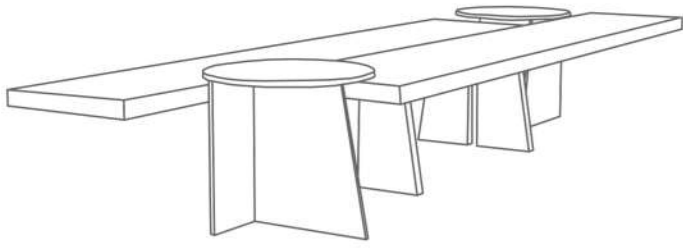

Top
Sandblasted Oak wood Veneering
with black Varnish

Leg
Sandblasted Oak wood Veneering
with black Varnish

Marlon Side table
Structure
Smoked glass

Alternative material Top-Legs /All Wood Veneering
Side Table/All glass and painted glass