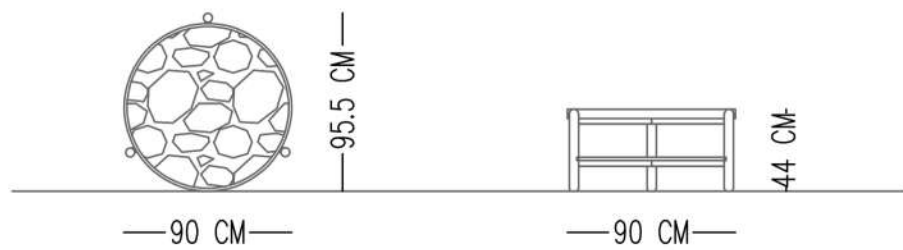

Top
Texture glass
Bronze

Leg
Lacquer painted on wood
Nude

Alternative material All Lacquer Paint and all glass

VOGUE COFFEE TABLE

TECHNICAL SPECIFICATIONS

STRUCTURE PINK TRAVERTINE AND CALACATTA MICHELANGELO PORCELAIN CERAMIC
ELECTROSTATIC POWDER PAINT ON METAL