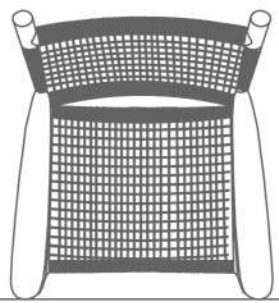

—72 CM—

80 CM