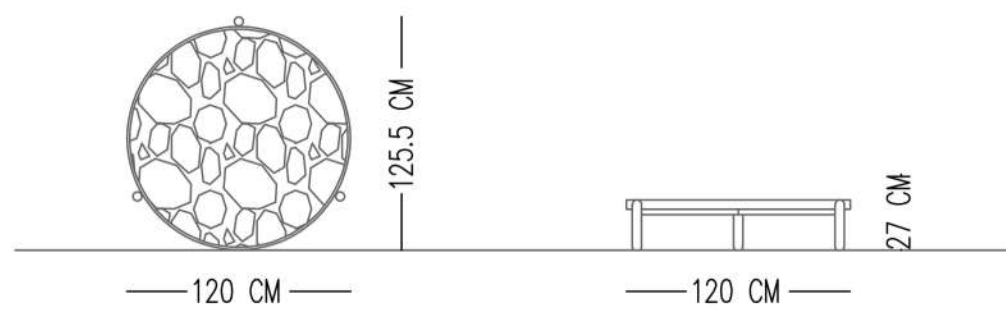

Catalog product

Top
Porcelain Ceramic
Calacatta

Leg
Electrostatic powder paint
on metal - gloss
Terracota

Leg
Electrostatic powder paint
on metal - gloss
Terracota

Alternative material All marble, porcelain ceramic
and lacquer paint