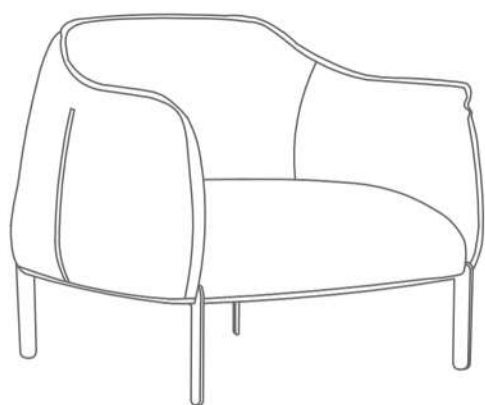

Alternative fabric
Boucle, Linen and Linen teddy

EVA ARMCHAIR

TECHNICAL SPECIFICATIONS

INTERIOR STRUCTURE FRAME BEECH CONTRA, STEEL AND ELASTIC COLUMN

BACK HR FOAM

UPHOLSTERY LOOSE

— 85 CM —

75 CM —