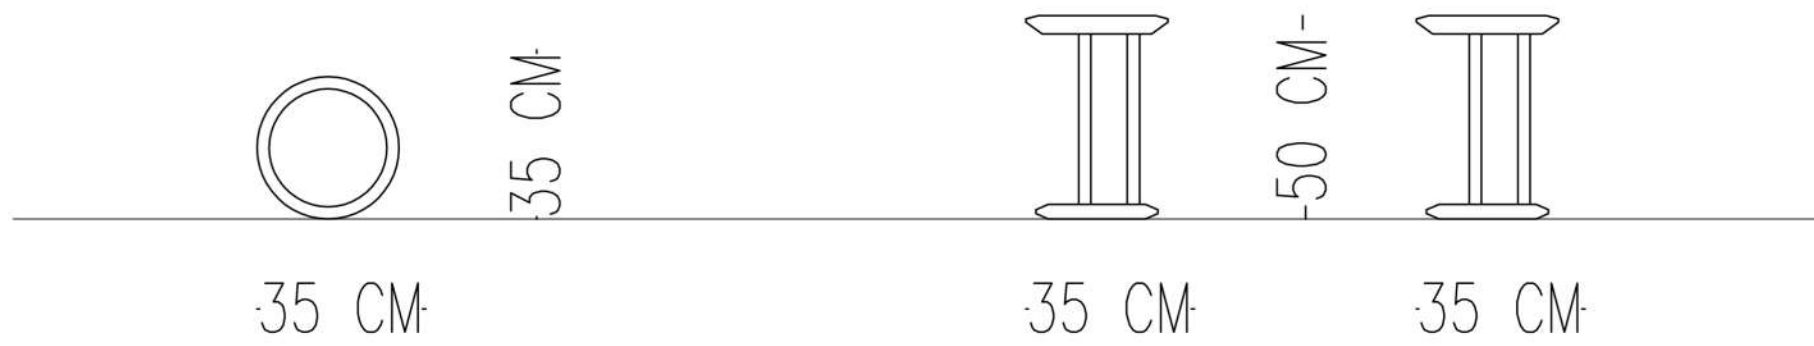

BEAN SIDE TABLE

TECHNICAL SPECIFICATIONS

STRUCTURE LAQUER PAINTED ON WOOD (MATT)

Catalog product

Structure
Laquer Painted on Wood (Matt)
Evergreen

MATH COFFEE TABLE

TECHNICAL SPECIFICATIONS

TOP: LACQUER PAINTED ON WOOD (MATT)