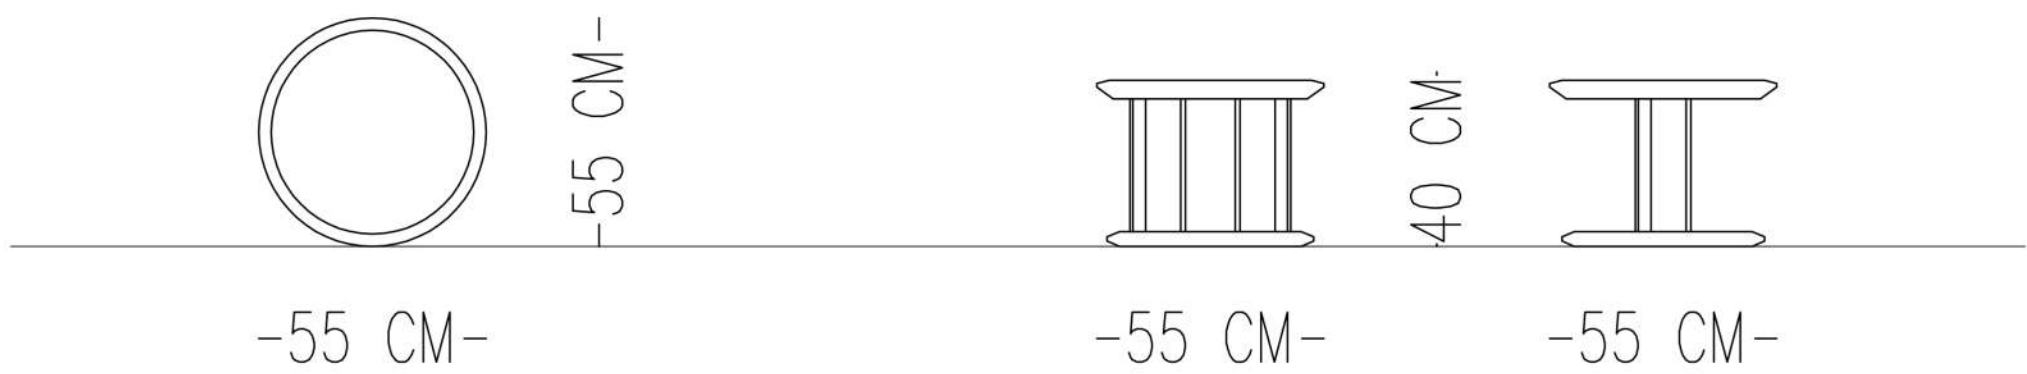

Catalog product

Structure
Laquer Painted on Wood (Matt)
Vanilla