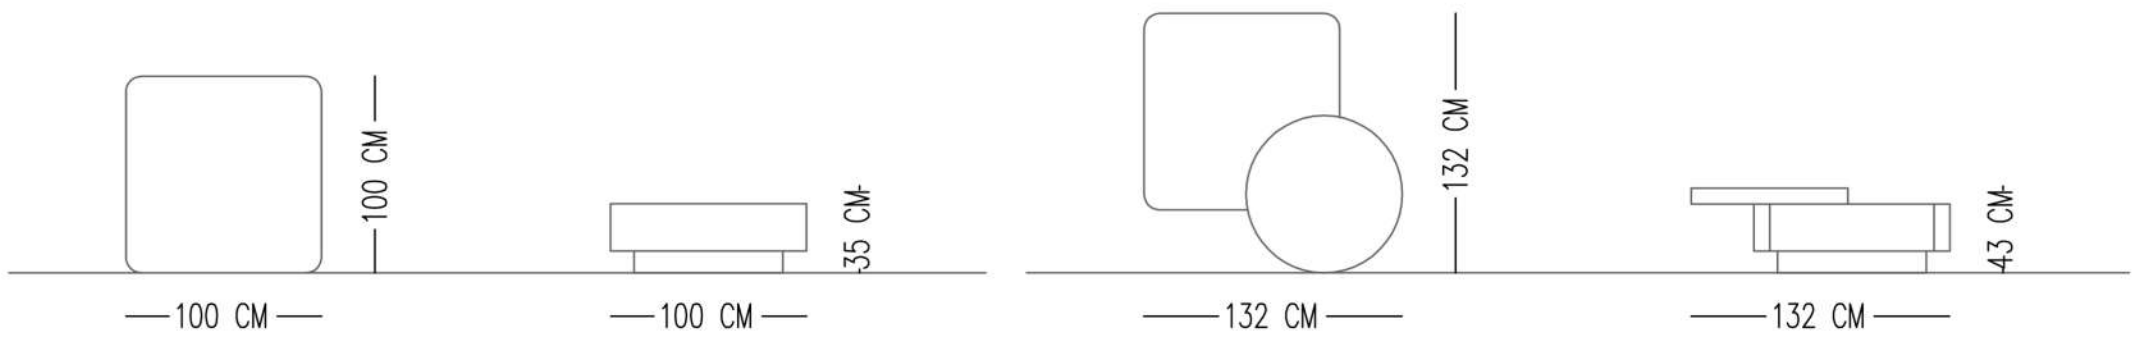

Catalog product

Structure	Circle
Sandblasted oak veneering with natural varnish	Lacquer Painted on Wood (matt)
	Chorme green

Alternative material All Wood Veneering and Lacquer paint