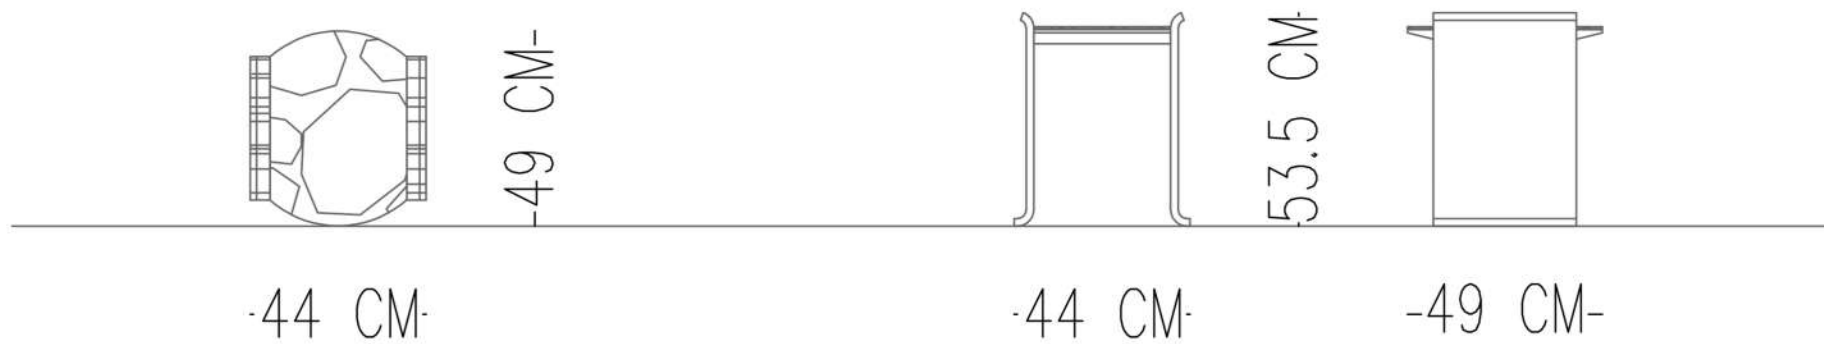

Base
Painted metal 05
Aged brass metal finish

Alternative material All metal finishes

VIBE SIDE TABLE

TECHNICAL SPECIFICATIONS

STRUCTURE SIDE EDGE/SANDBLASTED OAKWOOD VENEERING WITH BLACK VARNISH
TOP/PORCELAIN CERAMIC CALACATA