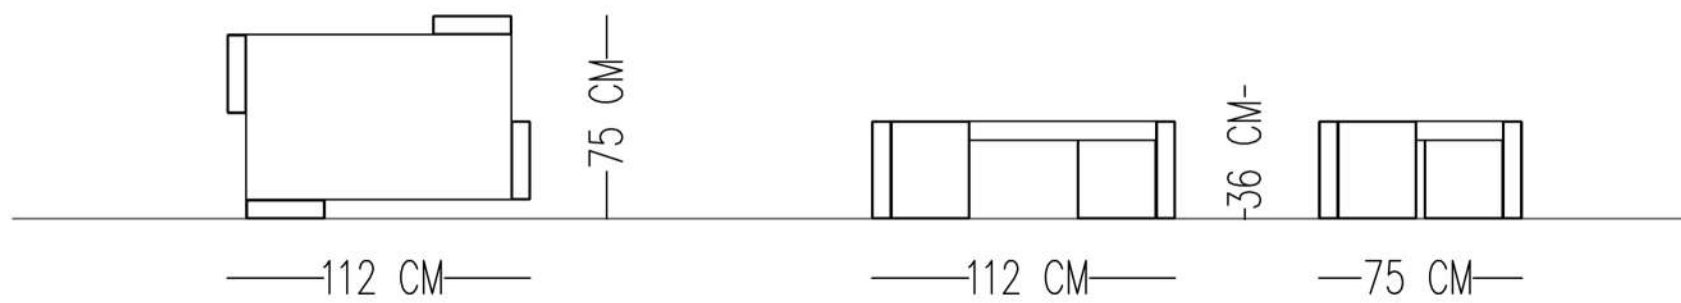

Catalog product-Top

Top
Oak veneering with bitter
brown varnish

Leg
Lacquer painted on wood (Gloss)
N-03K19

Alternative material All Lacquer Paint and all glass