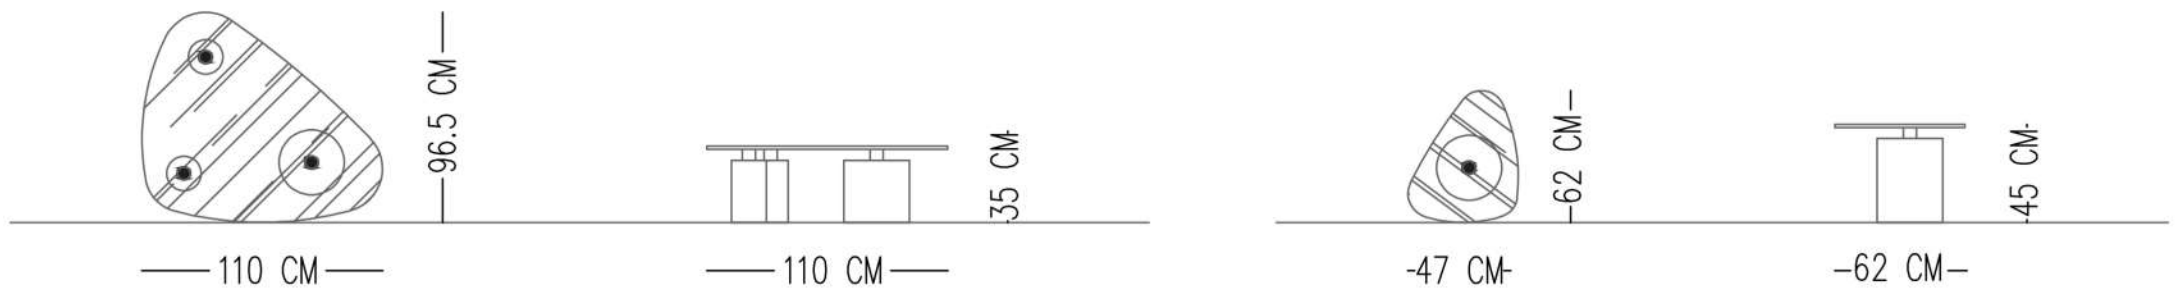

Alternative material All Lacquer Paint and all glass

LOTUS COFFEE TABLE

TECHNICAL SPECIFICATIONS

STRUCTURE TOP: TEXTURED CAST BRONZE GLASS AND CHROME METAL FITTINGS

LEG: LACQUER PAINTED ON WOOD (MATT)

Catalog product-Top