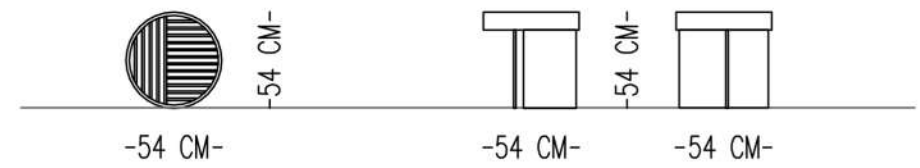

MLS COFFEE TABLE

TECHNICAL SPECIFICATIONS

STRUCTURE LAQUER PAINTED ON WOOD (MATT)

Catalog product

Structure

Coffee Table

Lacquer Painted On
wood - matt
Evergreen

Structure