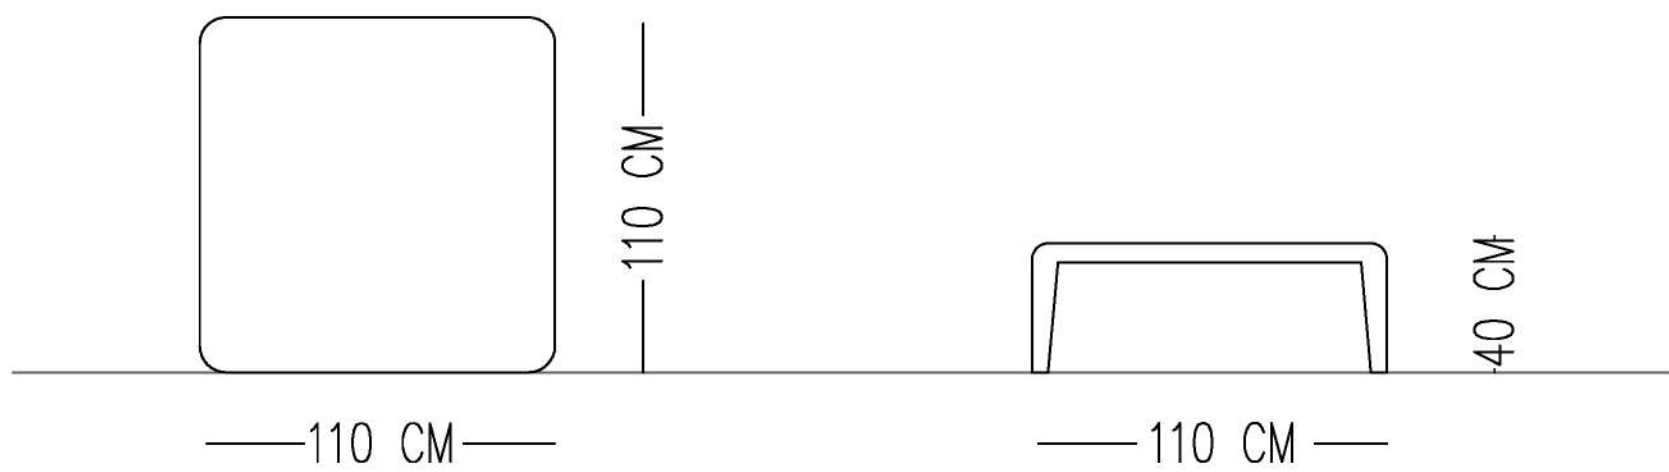

Catalog product

Structure
Laquer Painted on Wood (Gloss)
Northern mystic