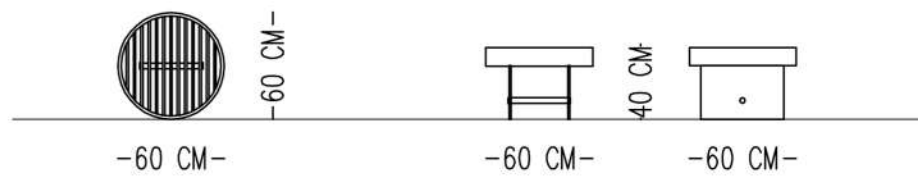

MLS COFFEE TABLE

TECHNICAL SPECIFICATIONS

STRUCTURE LAQUER PAINTED ON WOOD (MATT)

Catalog product

Structure

Coffee Table

Lacquer Painted On
wood - matt
Evergreen

Structure