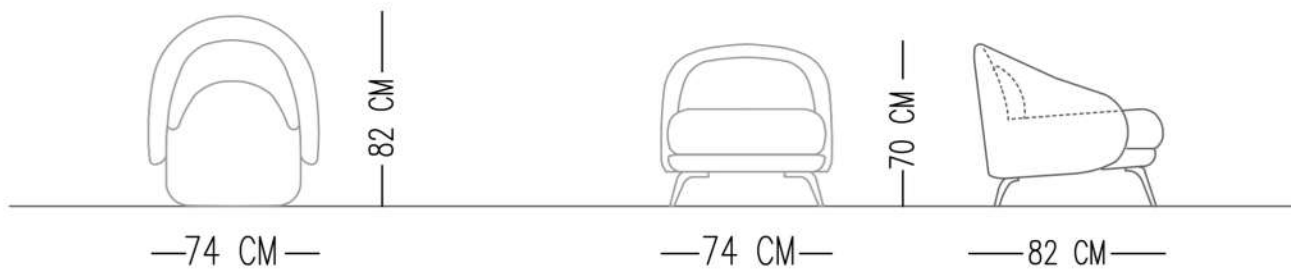

Catalog product-fabric

N-B39/Linen
2134

Leather
43497

Catalog product-Legs

Black painted metal leg

Alternative fabric
Linen&Faux leather,Linen&Leather
Linen,Faux leather and Leather