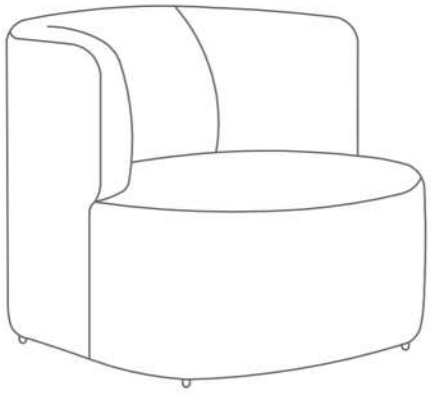

Catalog product-fabric

N-B13/Linen
Krem 86-15

Catalog product-Legs

Hidden Leg

Alternative fabric
Linen, Nubuck, Faux leather and Suede