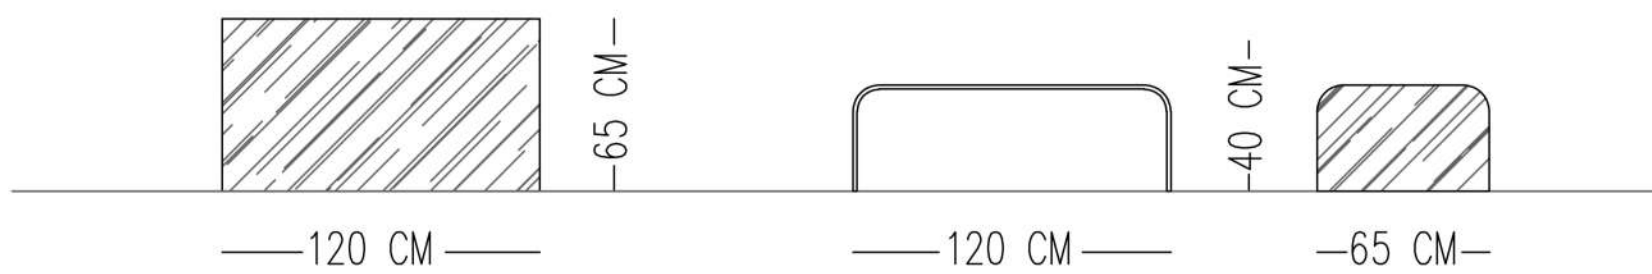

Catalog product-Top

Top
Bronze plexy