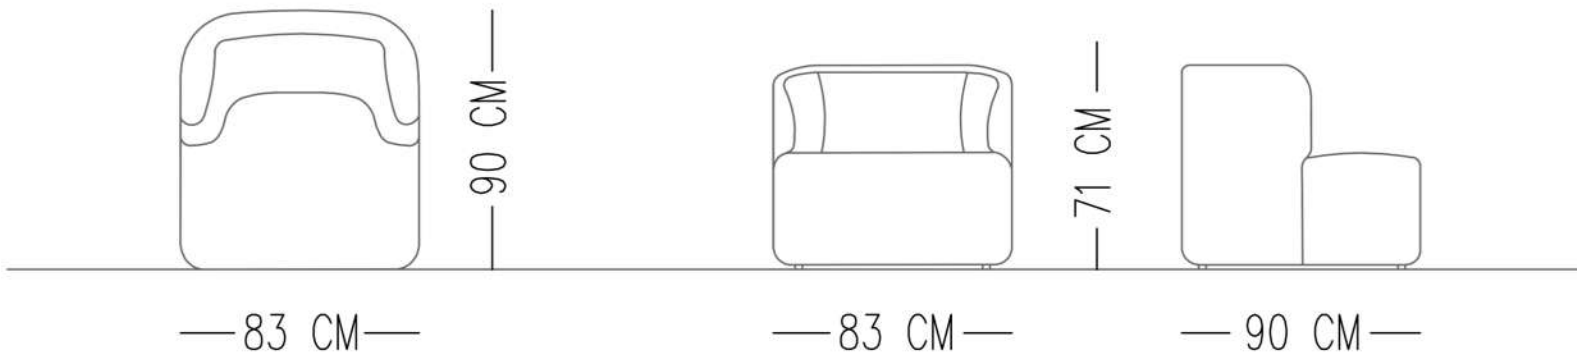

Catalog product-fabric

N-B13/Linen
Krem 86-15

Catalog product-Legs

Hidden Leg

Alternative fabric
Linen, Nubuck, Faux leather and Suede