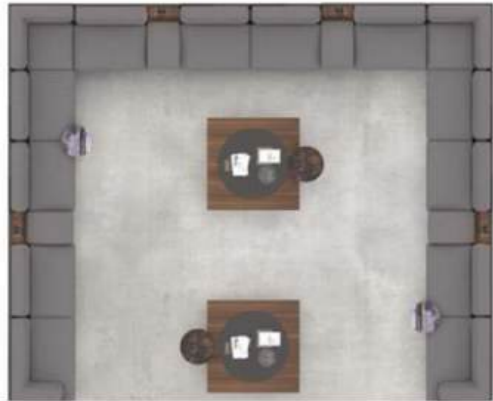

TREND COFFEE TABLE WITH PORCELAIN

↔	↗	↓	m²	📦
130	130	33	0,55	

TOKYO CHAIR

↔	↗	↓	m²	📦
46	56	76	0,40	11

**Some modules have right and left options.

DESIGNED FOR YOU

VERSION DRAWINGS

TREND V-1
AREA: 9m x 4.4m
CORNER SET: 6.56m x 5.78m