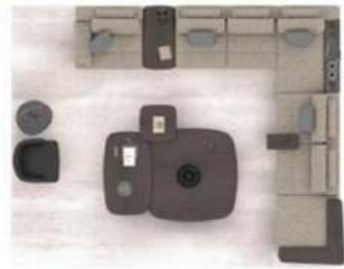

TECHNO V-4
AREA: 4.7m x 5.10m
CORNER SET: 5.45m x 4.05m