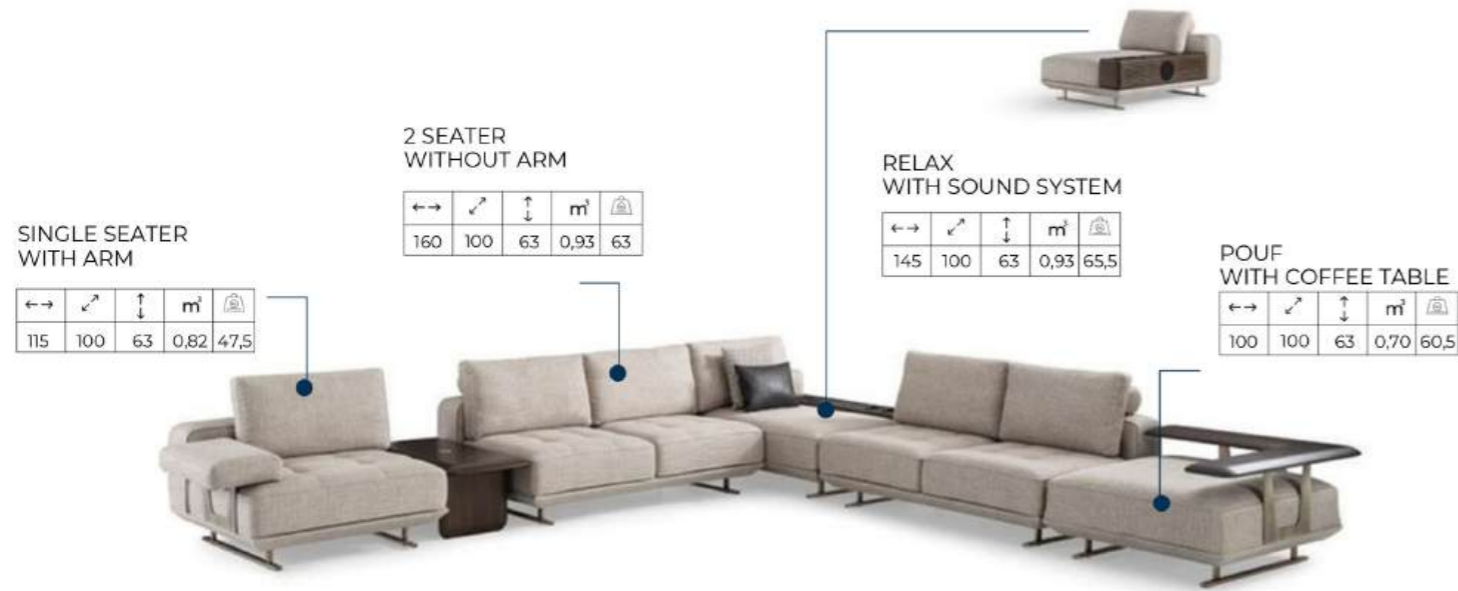

TECHNO CORNER

TECHNO SOFA

3 SEATER

↔	↗	↑	m²	📦
318	100	63	2,19	131

2 SEATER WITH TABLE

↔	↗	↑	m²	📦
280	100	63	1,84	133

2 SEATER

↔	↗	↑	m²	📦
230	100	65	1,64	95

**Some modules have right and left options.