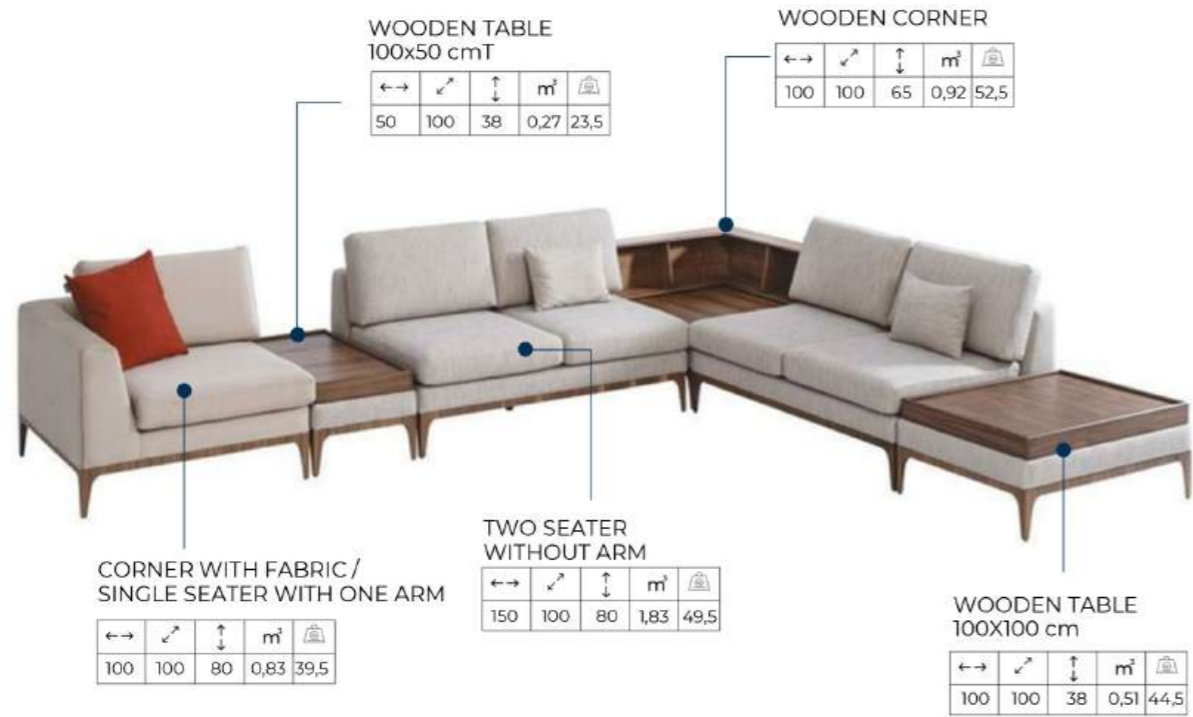

↔	↗	↑	m ²	📦
120	120	38	0,95	67

CUSHIONED PUF

↔	↗	↑	m ²	📦
100	77	37	0,30	22

**Some modules have right and left options.

PRADA CORNER SET

2 SEATER WITH ONE ARM

↔	↗	↕	m²	📦
100	100	80	1,36	58

SINGLE SEATER WITHOUT ARM