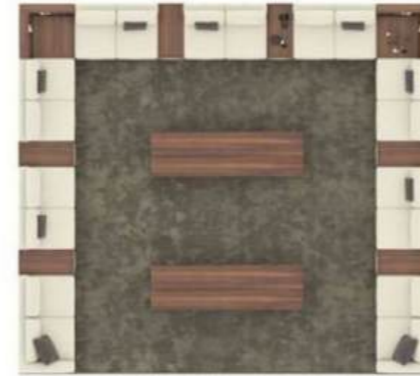

PRADA V-1
AREA: 7,75m x 7m
CORNER SET: 7,52m x 6,72m

PRADA V-2
AREA: 5,72m x 5,10m
CORNER SET: 4,77m x 5,46m

PRADA V-3
AREA: 5,75m x 3,95m

PRADA V-4
AREA: 5,35m x 4m

PRADA V-5
AREA: 5,365m x 4,2m

PRADA V-6
AREA: 3,75m x 5,2m
CORNER SET: 3,22m x 4m