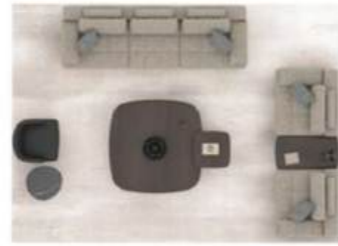

TECHNO V-2
AREA: 6m x 4.4m