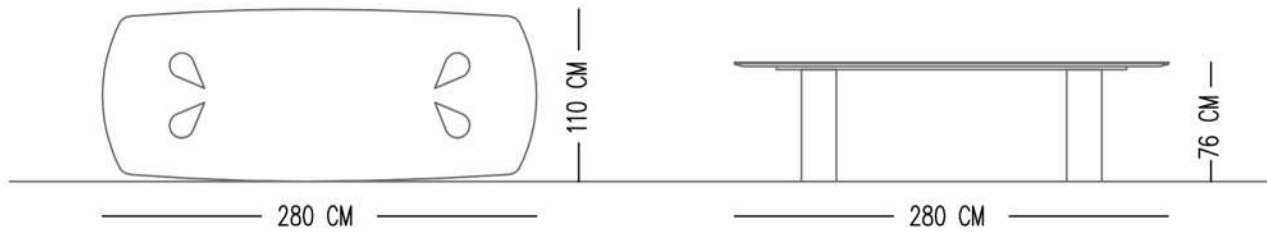

AUDREY TABLE

TECHNICAL SPECIFICATIONS

TOP PAINTED GLASS WITH MDF BACKING
LEGS METAL LEGS

Catalog product
Top
Porcelain Ceramic Fokos Sale

Catalog product
Legs
Dark silver metal finish

Alternative material
All Porcelain Ceramic
All oak wood Veneering
All wood Lacquer painted