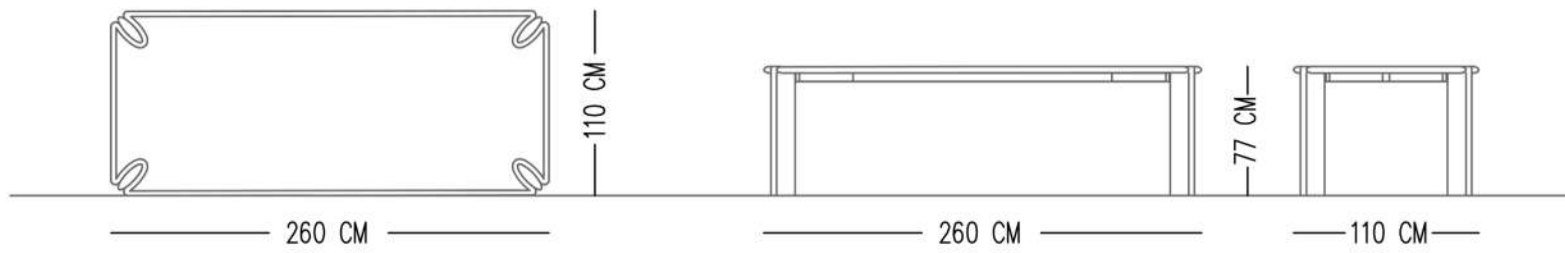

Catalog product

Top
Lacquer painted on wood with rose shine

Catalog product

Legs
Solid wood

Alternative material All Wood
Veneering

Alternative material All Wood
Veneering