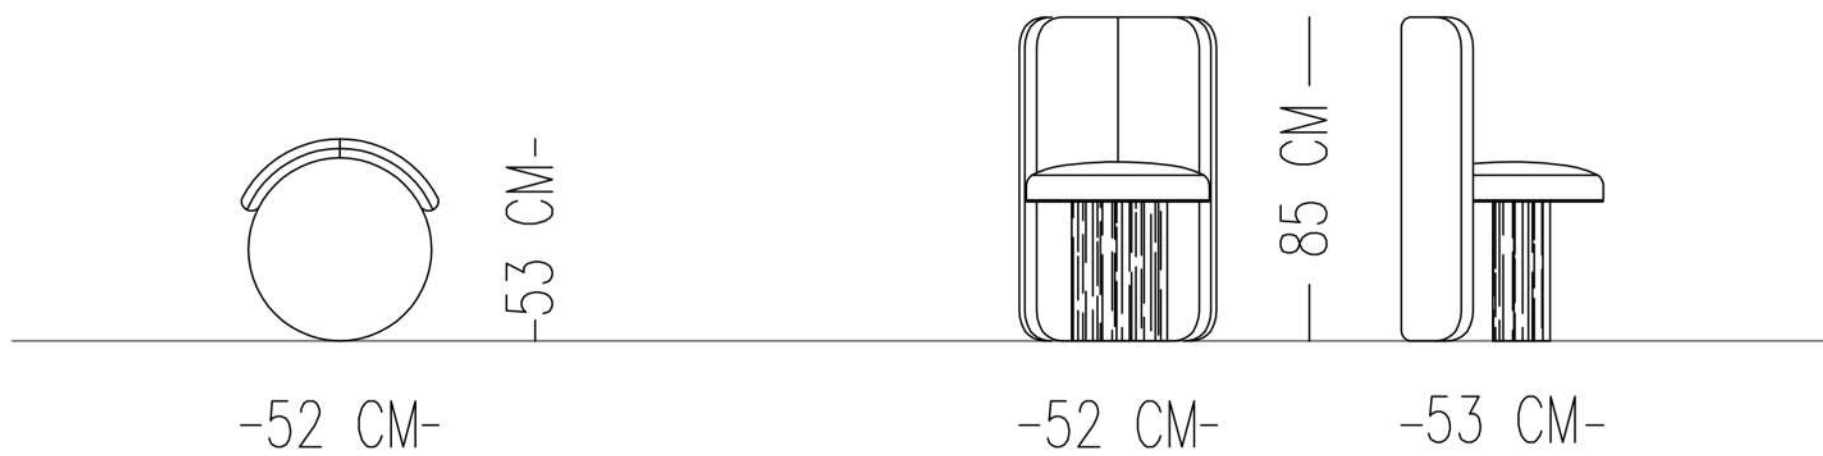

Catalog product-fabric

N+A81/Boucle
179300

Catalog product-Legs

Oak veneering with bitter
brown varnish

Alternative fabric

Linen,Boucle,Linen Teddy and Nubuck