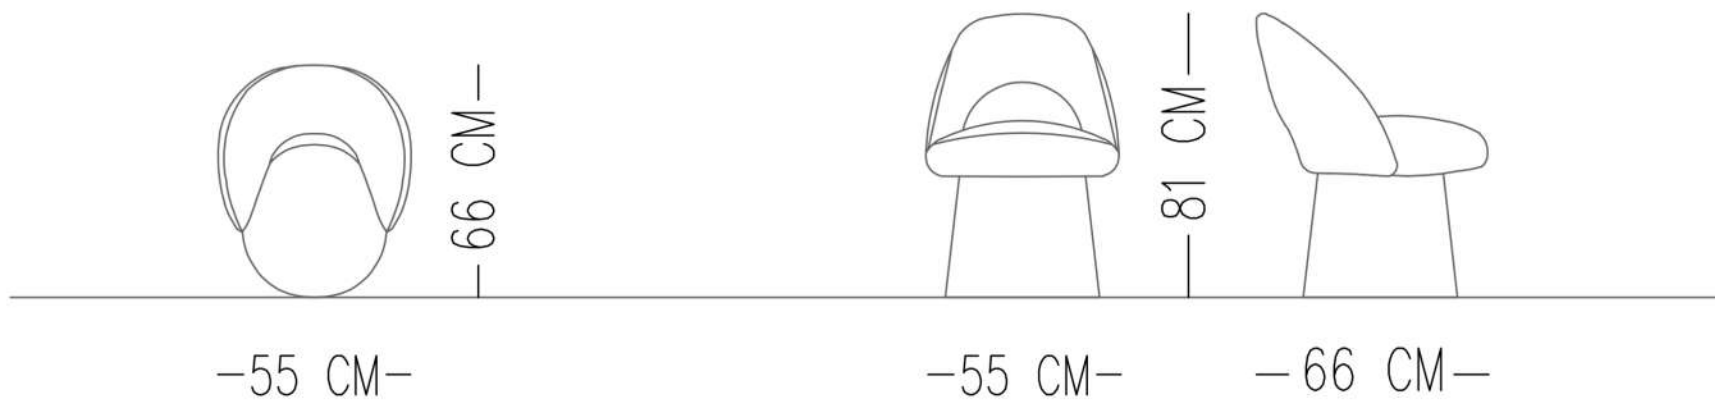

Catalog product-fabric

N-A44/Teddy

01

Catalog product-Legs

Swivel Mechanism

Alternative fabric

Boucle,linen,nubuck, teddy, soft velvet, chenille velvet,faux leather and suede