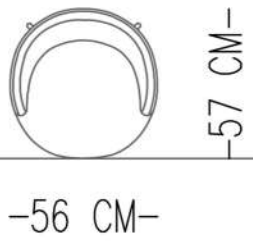

MARLON CHAIR

TECHNICALS PECIFICATIONS

INTERIOR STRUCTURE PLYWOOD & FIBER

PADDING 15 CMs SOFT FOAM

UPHOLSTERY TIGHT

—64 CM—

—61 CM—

—64 CM—

—76 CM—

—61 CM—

Catalog product-fabric
N-B11/Linen
2120

Catalog product-Legs
Painted Metal

Alternative fabric
Linen, Linen teddy, Boucle, Velvet, Suede
Faux leather, Leather and Nubuck

AUDREY CHAIR

TECHNICAL SPECIFICATIONS

INTERIOR STRUCTURE PLYWOOD & FIBER

PADDING HR FOAM

UPHOLSTERY TIGHT

-56 CM-

-57 CM-

-56 CM-

-77 CM-

-57 CM-