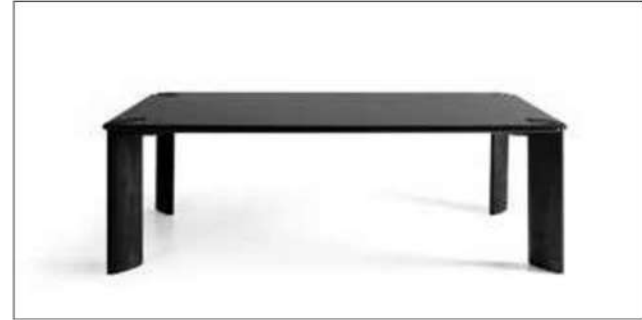

ATHENA TABLE

TECHNICAL SPECIFICATIONS

STRUCTURE   TOP   LACQUER PAINTED ON WOOD WITH ROSE SHINE