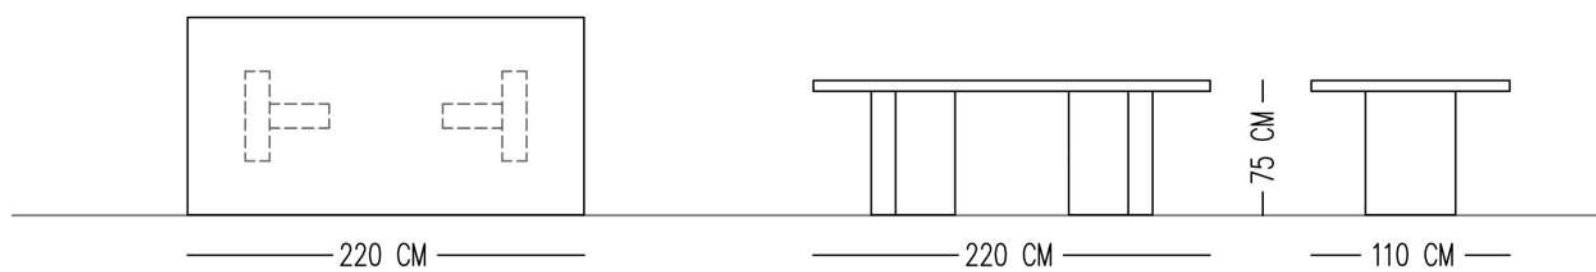

Catalog product

Top
N-07MP paint finish on oak wood
Veneering (Matt)

Legs
Lacquer painted on wood (Gloss)
N-07MP