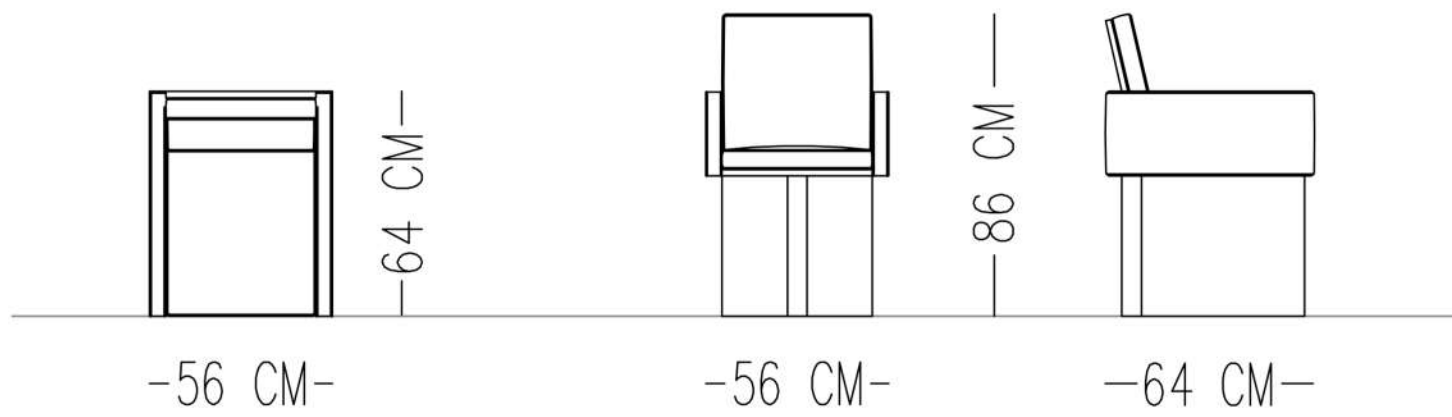

DINING CHAIRS & TABLES

SitForm.
redefine your space

MATH CHAIR

TECHNICAL SPECIFICATIONS

INTERIOR STRUCTURE HARDWOOD FRAME

PADDING HR FOAM

UPHOLSTERY TIGHT

Catalog product-fabric