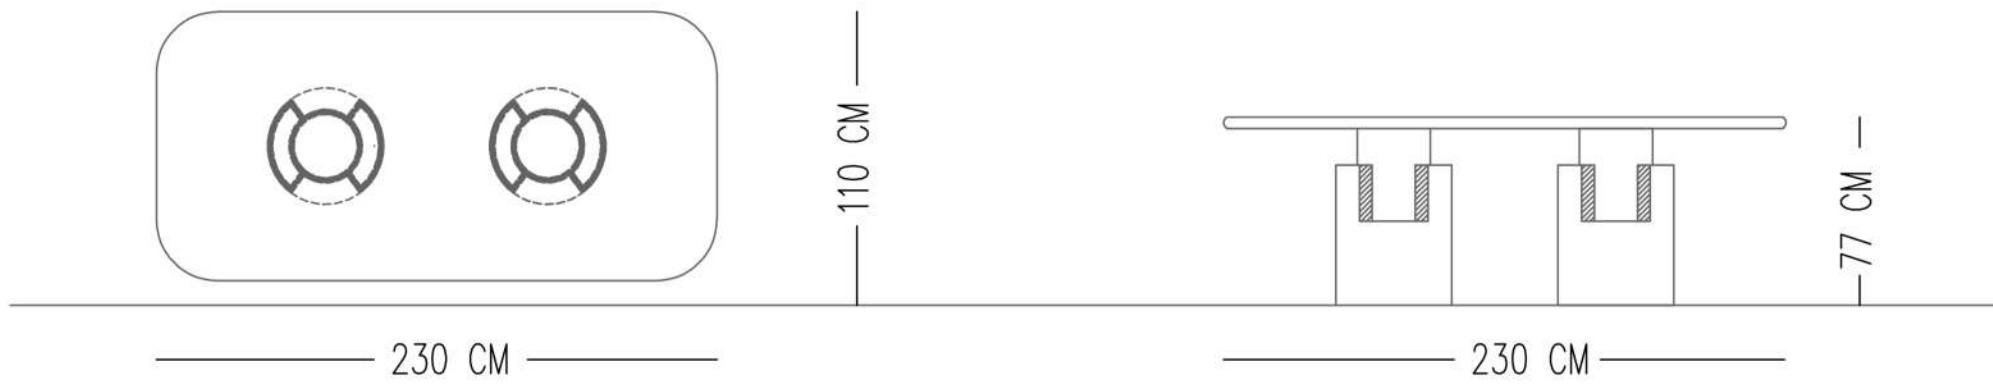

Catalog product

Top
Elegant Beige 3 Honed marble

Legs

Lacquer painted on wood
(matt)

Inside legs

Brass paint finish on plywood

Alternative material
All Marble
All Lacquer painted on wood (matt)