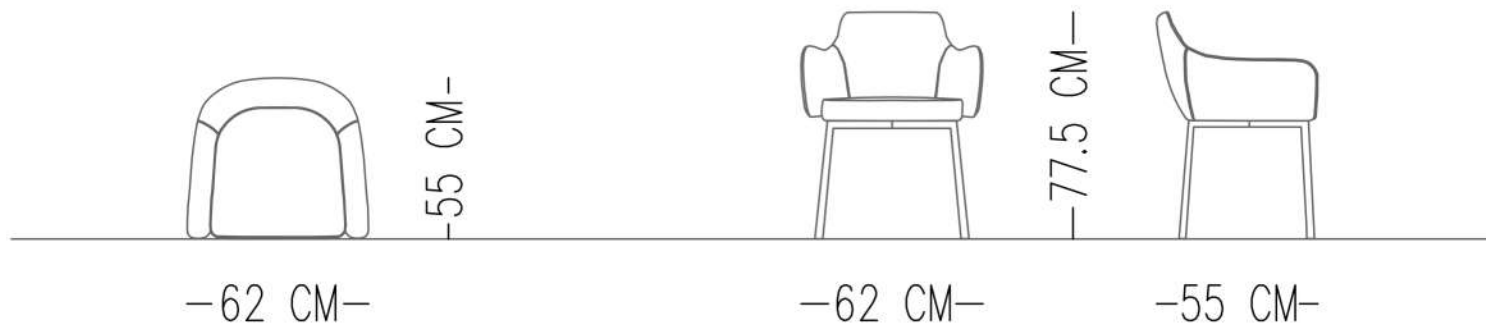

Catalog product-fabric

N-C17/Linen
1-1015

Catalog product-Legs

Painted Metal Leg

Alternative fabric

Linen&Faux leather,Linen&Leather,Linen&Nubuck
Boucle&Faux leather,Boucle & Leather, Boucle&Nubuck
Linen teddy&Faux leather, Linen teddy&Leather, Linen teddy&Nubuck
Linen,Faux leather,Boucle,Linen teddy, Linen&Nubuck and Leather