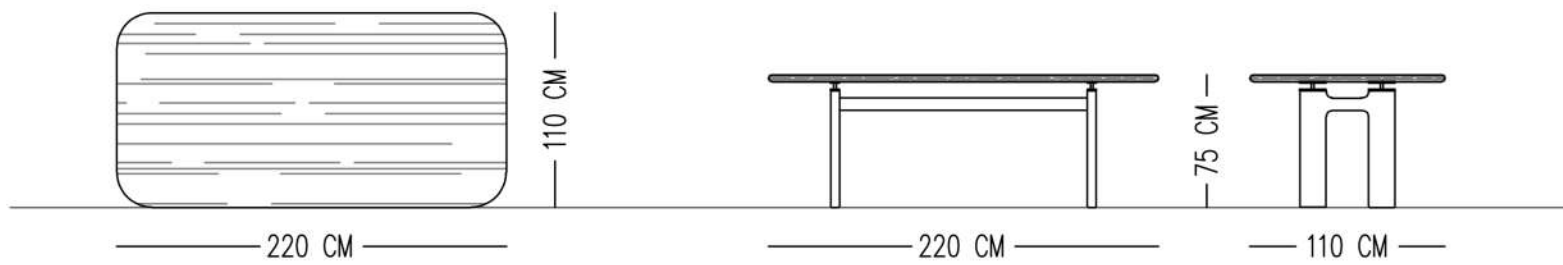

Catalog product

Top
Oak veneering with black varnish

Legs
Oak veneering with black varnish / Chromium