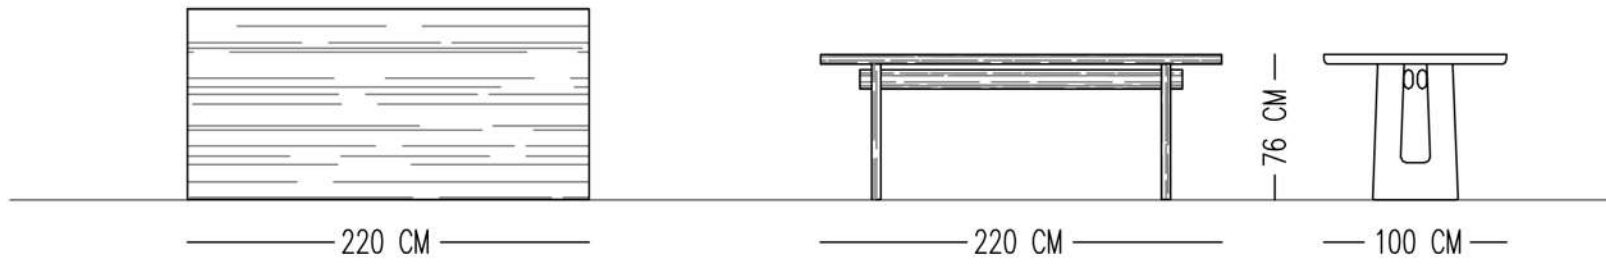

Catalog product

Top
Paint finish on oak wood Veneering / Heat

Legs
Paint finish on oak wood Veneering / Heat