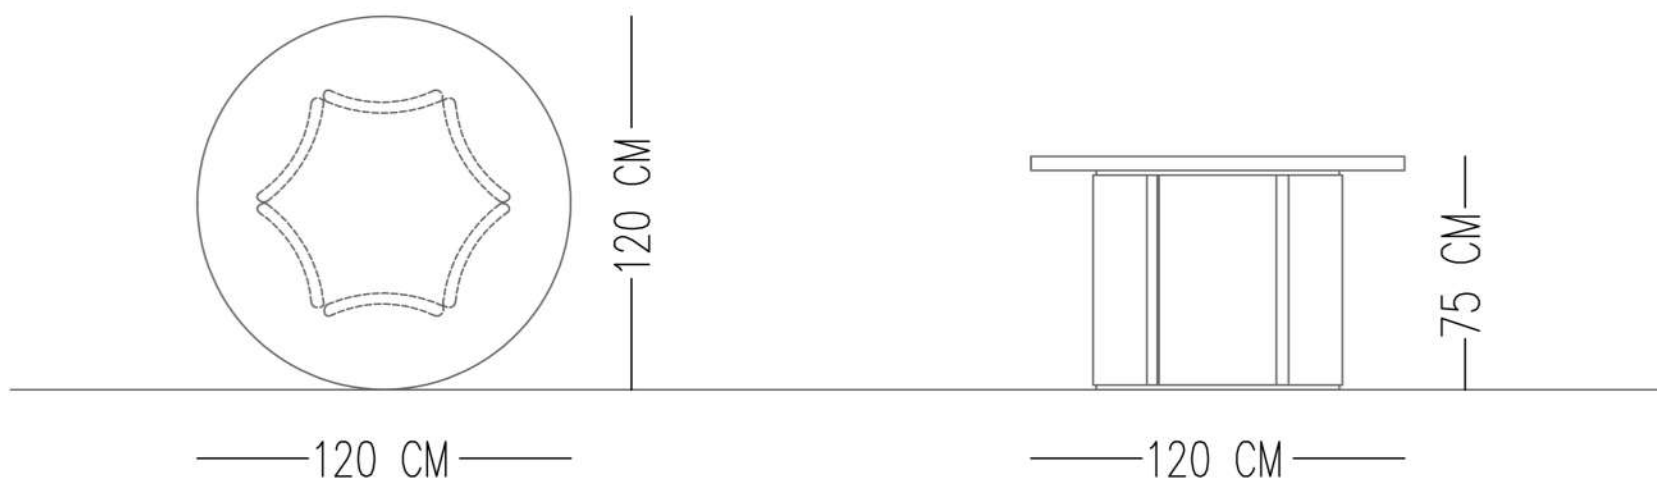

Alternative material All Wood
Veneering

ASTRA ROUND TABLE

TECHNICAL SPECIFICATIONS

STRUCTURE

TOP: NATURAL STONE
BASE: NATURAL VENEERING

Catalog product

Top

Natural stone