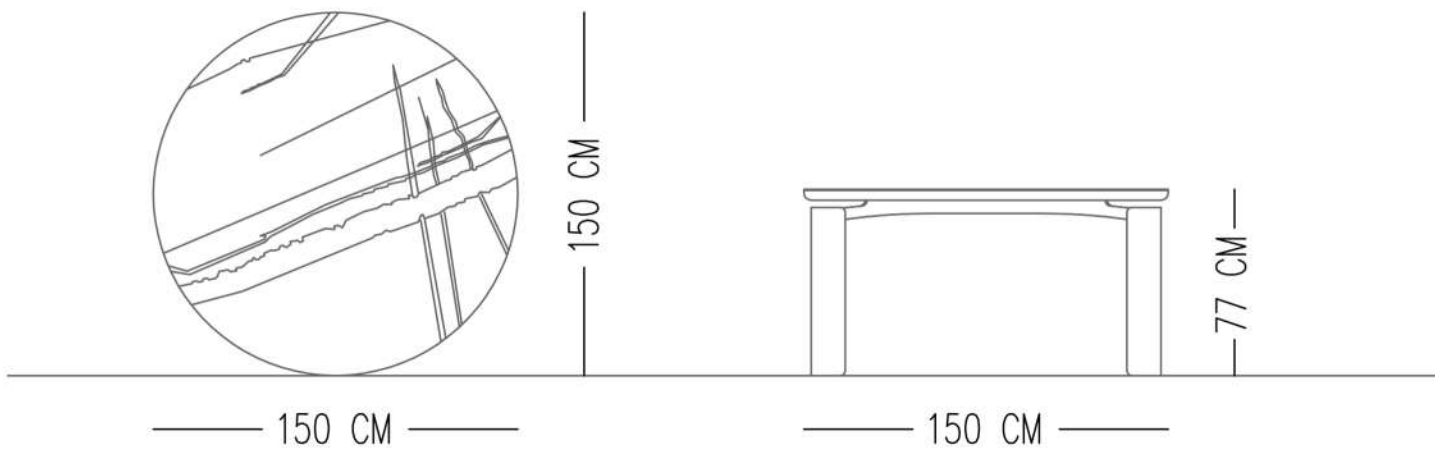

Catalog product

Top/Under
Lacquer painted wood silk matt-under porcelain
ceramic
Cinnamon

Catalog product

Top
Porcelain Ceramic-Calacatta
Michelangelo-polish

Legs/Metal

Soft touch

Alternative material Oakwood veneering and
metal finishes