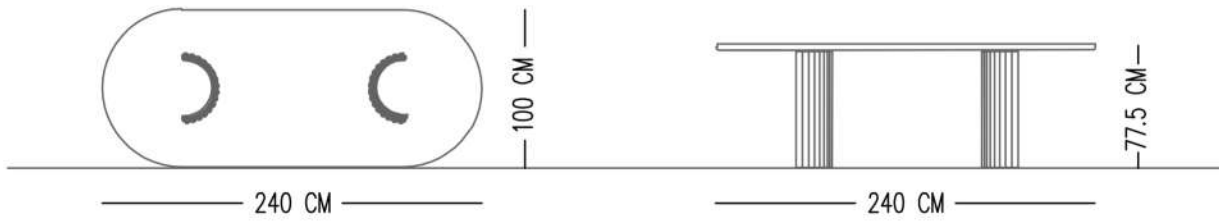

OLIVER TABLE

TECHNICAL SPECIFICATIONS

STRUCTURE SANDBLASTED OAK WOOD VENEERING WITH NATURAL VARNISH

Catalog product

Top&Leg

Sandblasted oak wood veneering
with natural varnish

Alternative material All oak wood veneering and all
Lacquer paint