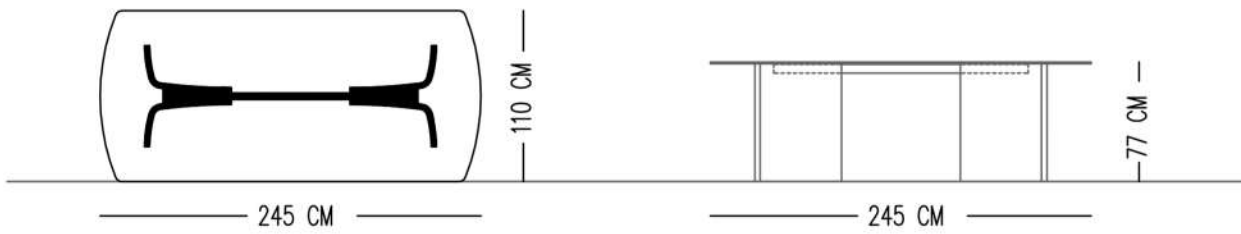

Alternative material
All Marble
All Lacquer painted on wood (matt)

CLEMENTINE TABLE

TECHNICAL SPECIFICATIONS

TOP BRONZE GLASS

LEGS NATURAL OAK VENEERING WITH PAINT FINISH

LEGS MATERIAL VARIATION : NATURAL WOOD FINISH / REQUESTED LACQUER PAINT FINISH