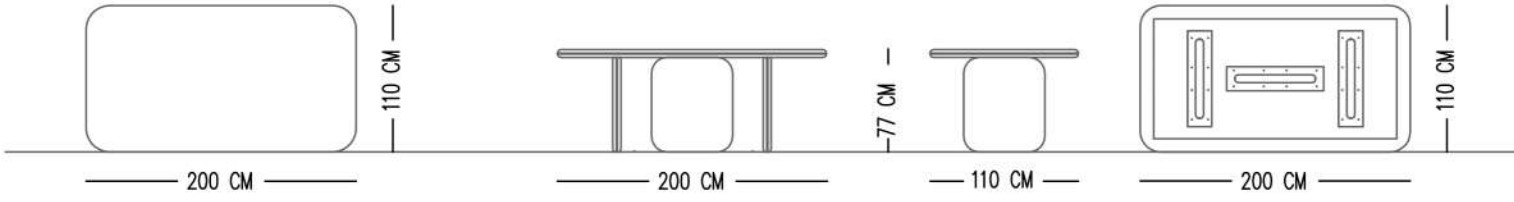

Catalog product

Table top material
Sandblasted oak wood veneering with black Varnish

Catalog product

Legs
Lacquer painted on wood (matt) black

Alternative material All Oak wood Veneering
**If Natural oak is chosen, the color may be different from the edge wood

Alternative material
All Oak wood Veneering
All Wood Lacquer paint compatible with Table top finish