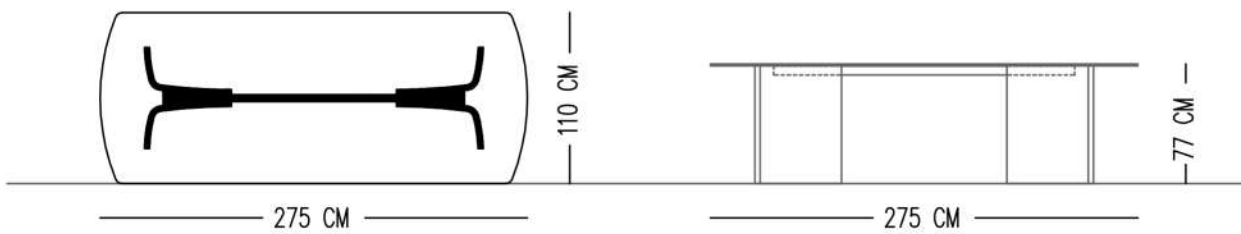

Alternative material
All Marble
All Lacquer painted on wood (matt)

CLEMENTINE TABLE

TECHNICAL SPECIFICATIONS

TOP BRONZE GLASS

LEGS NATURAL OAK VENEERING WITH PAINT FINISH

LEGS MATERIAL VARIATION : NATURAL WOOD FINISH / REQUESTED LACQUER PAINT FINISH