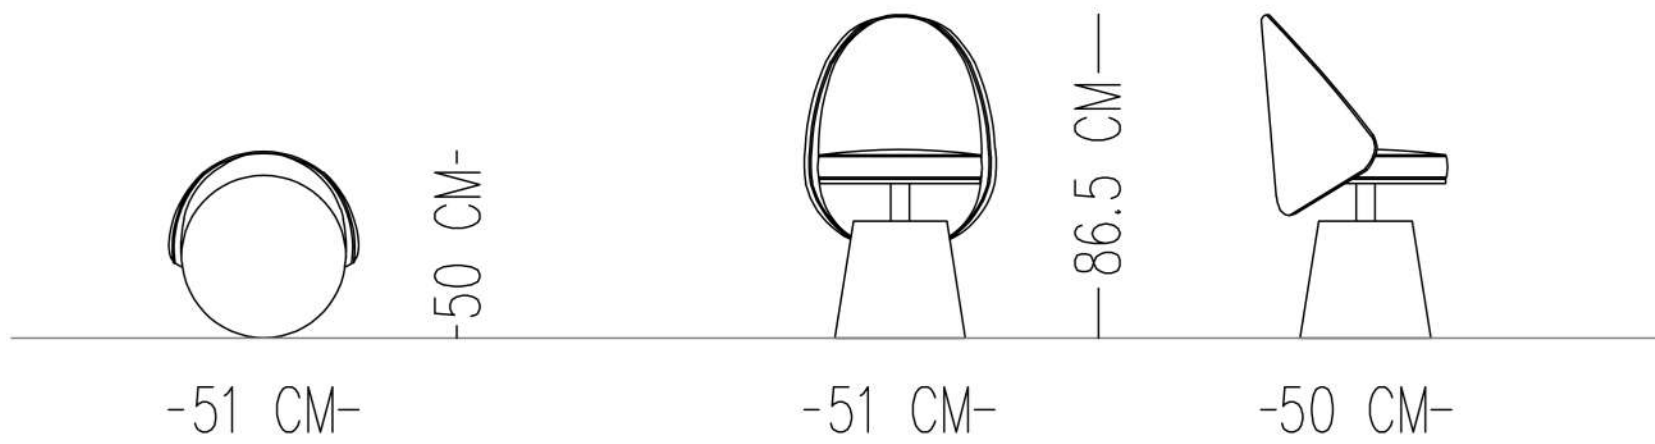

Catalog product-fabric

VRD-4583

Catalog product-Legs

Lacquer painted on wood (Matt)
N-09MP

BELLA CHAIR

TECHNICAL SPECIFICATIONS

| | |
|--------------------|-----------------|
| INTERIOR STRUCTURE | PLYWOOD |
| PADDING | PADDING HR FOAM |
| UPHOLSTERY | TIGHT |