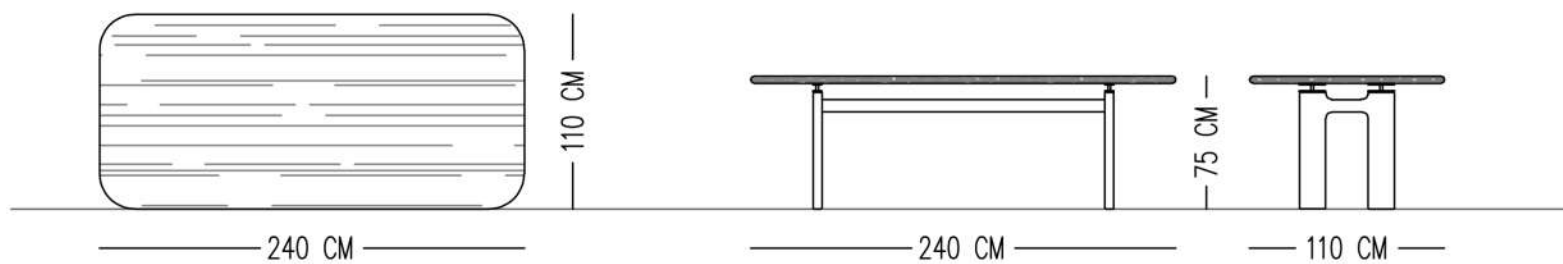

Catalog product

Top
Oak veneering with black varnish

Legs
Oak veneering with black varnish / Chromium