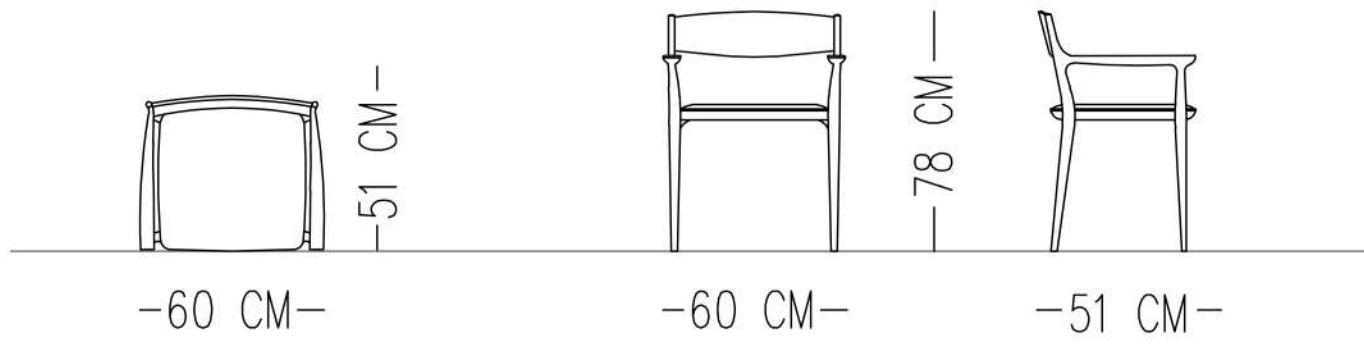

Structure

Oak veneering with
bitter brown varnish

Metal Details

Stainless Satin Finish