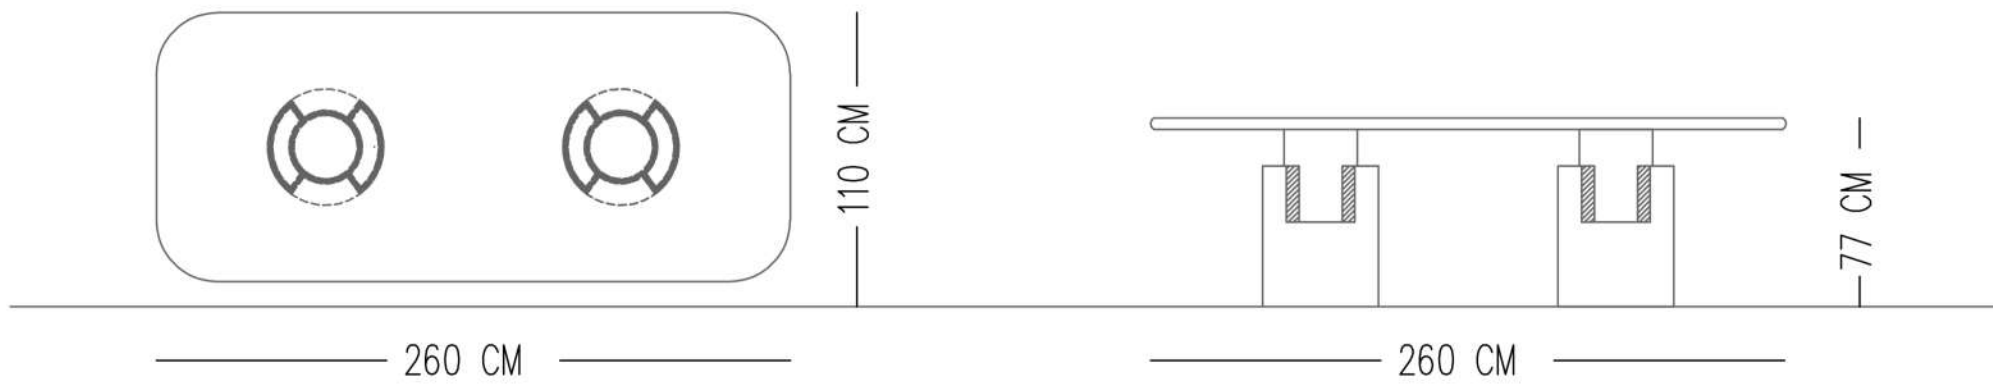

Catalog product

Top
Elegant Beige 3 Honed marble

Legs

Lacquer painted on wood
(matt)

Inside legs

Brass paint finish on plywood

Alternative material
All Marble
All Lacquer painted on wood (matt)