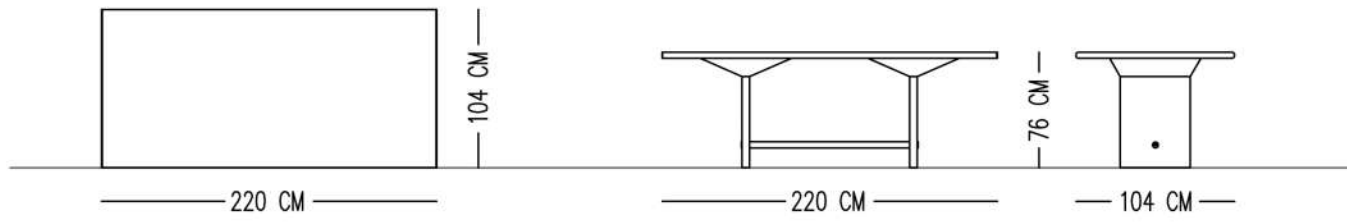

Catalog product

Top
Laquer Painted On Wood (Gloss)
N-01YP

Legs
Laquer Painted On Wood (Gloss)
N-01YP

Metal Detail
Stainless Satin Finish