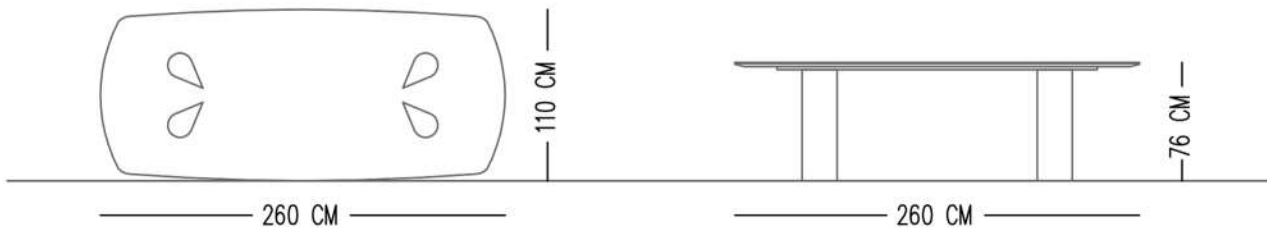

AUDREY TABLE

TECHNICAL SPECIFICATIONS

TOP PAINTED GLASS WITH MDF BACKING
LEGS METAL LEGS

Catalog product
Top
Porcelain Ceramic Fokos Sale

Catalog product
Legs
Dark silver metal finish

Alternative material
All Porcelain Ceramic
All oak wood Veneering
All wood Lacquer painted