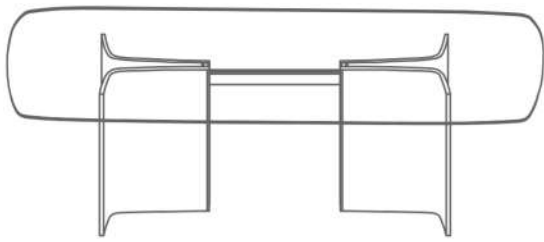

Alternative material
All Marble
All Lacquer painted on wood (matt)

CLEMENTINE TABLE

TECHNICAL SPECIFICATIONS

TOP BRONZE GLASS

LEGS NATURAL OAK VENEERING WITH PAINT FINISH

LEGS MATERIAL VARIATION : NATURAL WOOD FINISH / REQUESTED LACQUER PAINT FINISH