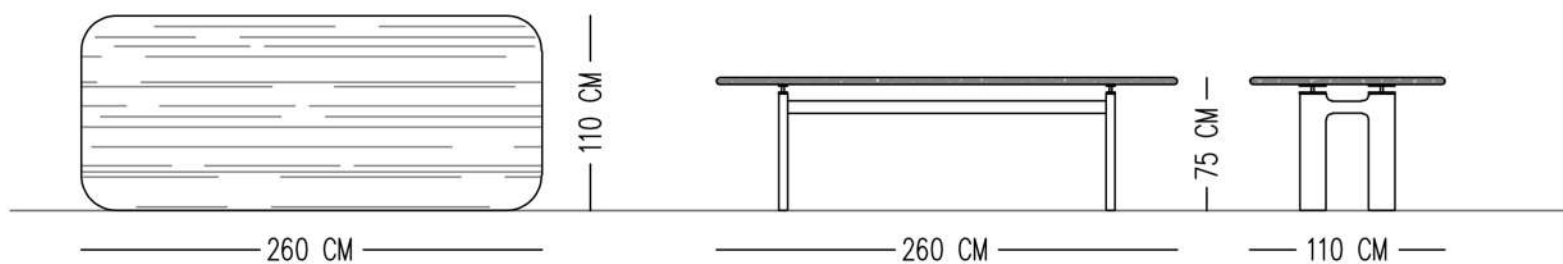

Catalog product

Top
Oak veneering with black varnish

Legs
Oak veneering with black varnish / Chromium