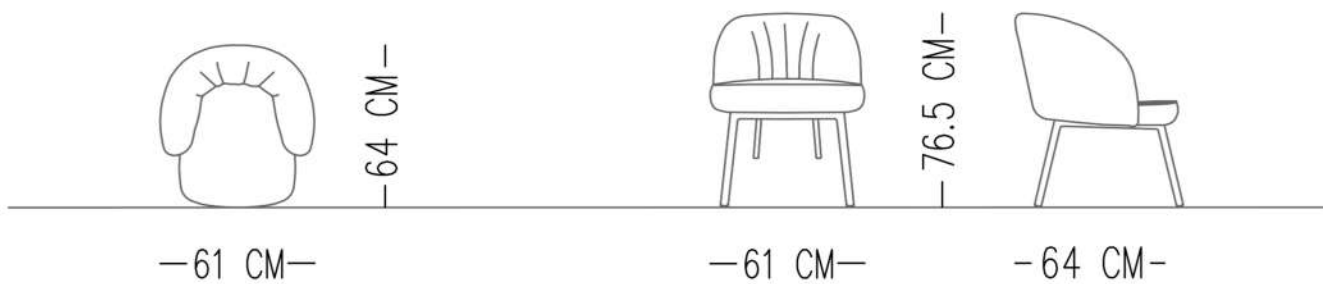

Linen,Boucle,Linen Teddy and Nubuck

OLIVER CHAIR

TECHNICAL SPECIFICATIONS

INTERIOR STRUCTURE PLYWOOD & FIBER

PADDING HR FOAM

UPHOLSTERY LOOSE

Catalog product-fabric

N-B31/Chenille velvet
1819