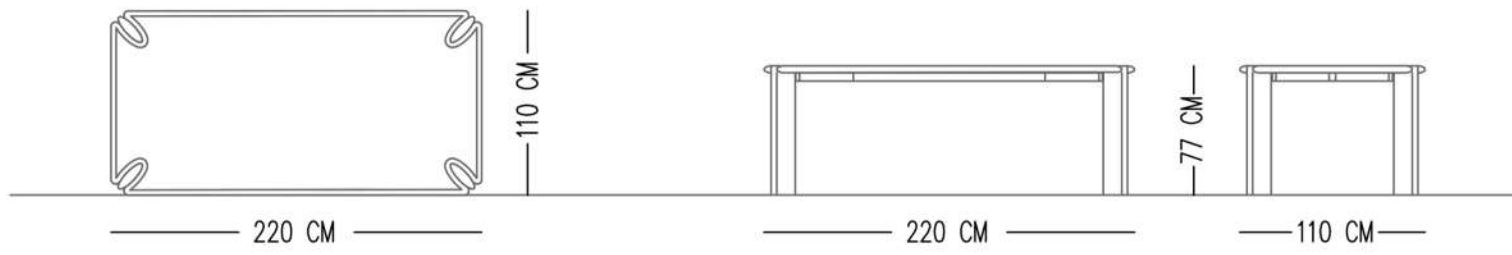

Catalog product

Top
Lacquer painted on wood with rose shine

Catalog product

Legs
Solid wood

Alternative material All Wood
Veneering

Alternative material All Wood
Veneering