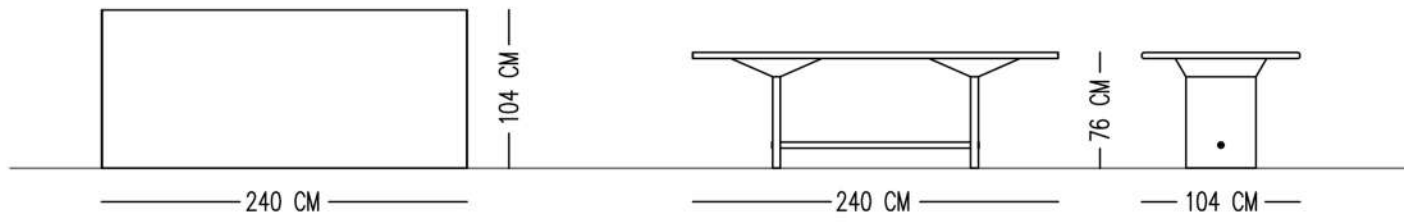

Catalog product

Top
Laquer Painted On Wood (Gloss)
N-01YP

Legs
Laquer Painted On Wood (Gloss)
N-01YP

Metal Detail
Stainless Satin Finish