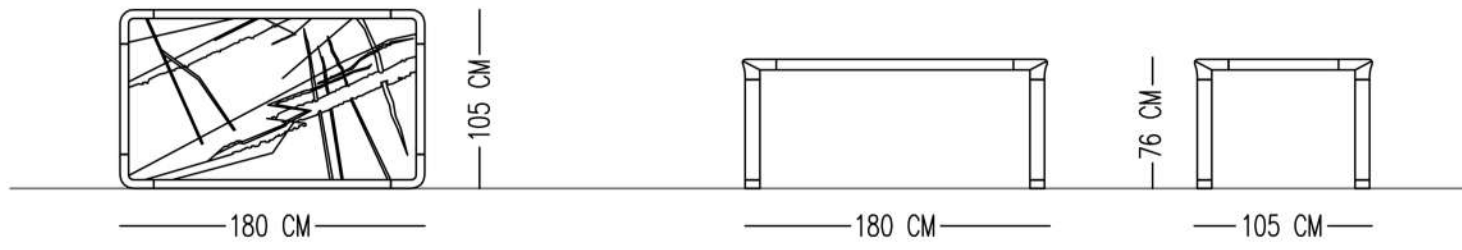

Catalog product

Top
Porcelain Ceramic

Legs
Oak veneering with bitter
brown varnish