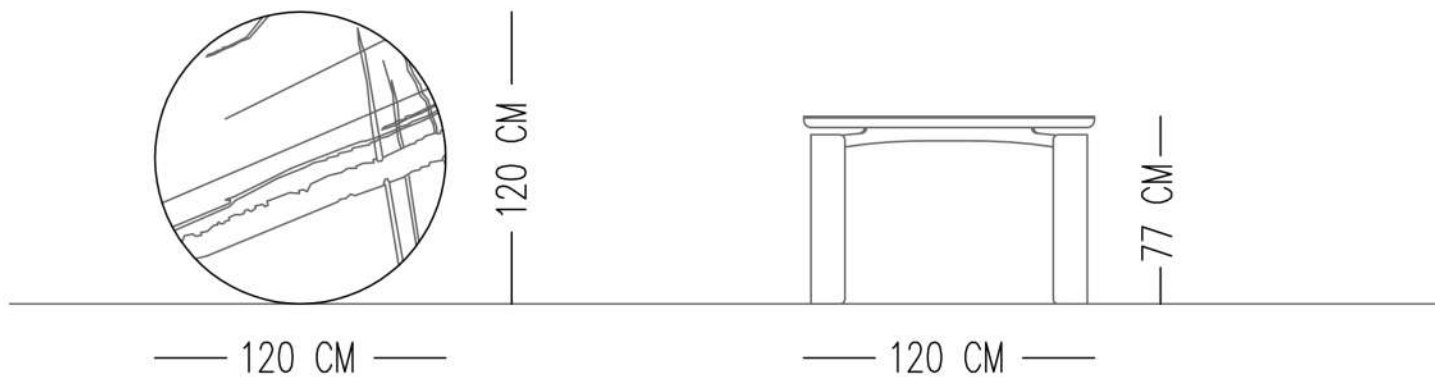

Catalog product

Top/Under
Lacquer painted wood silk matt-under porcelain
ceramic
Cinnamon

Catalog product

Top
Porcelain Ceramic-Calacatta
Michelangelo-polish

Legs/Metal

Soft touch

Alternative material Oakwood veneering and
metal finishes