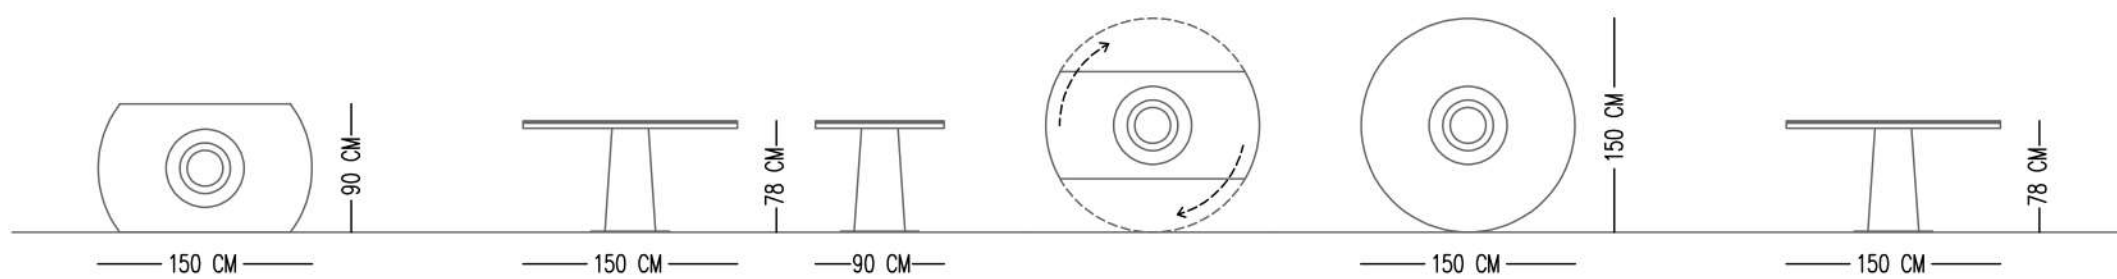

Catalog product

Legs

Natural veneering

Alternative material

Legs are natural wood painted black

LOTUS ROTATING TABLE

TECHNICAL SPECIFICATIONS

TABLE TOP PORCELAIN CERAMIC
LEGS WOOD PAINTED BRONZE BROWN AND BRASS METAL DETAIL