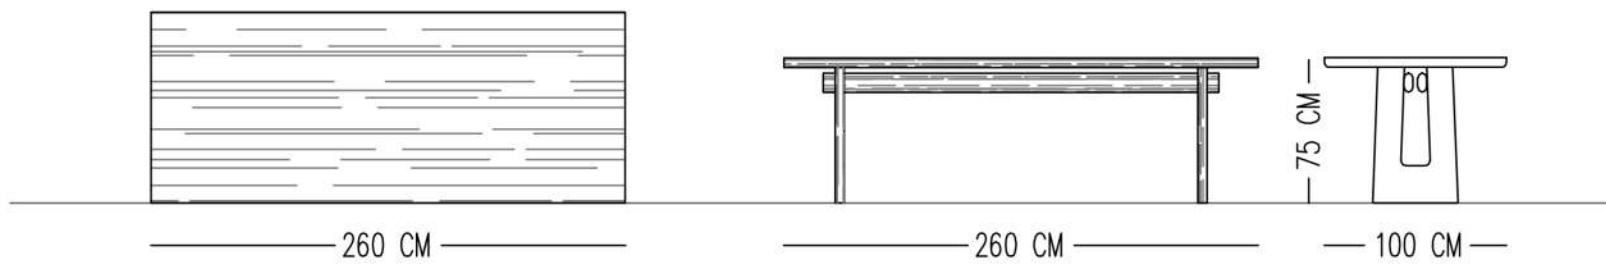

Catalog product

Top
Paint finish on oak wood Veneering / Heat

Legs
Paint finish on oak wood Veneering / Heat