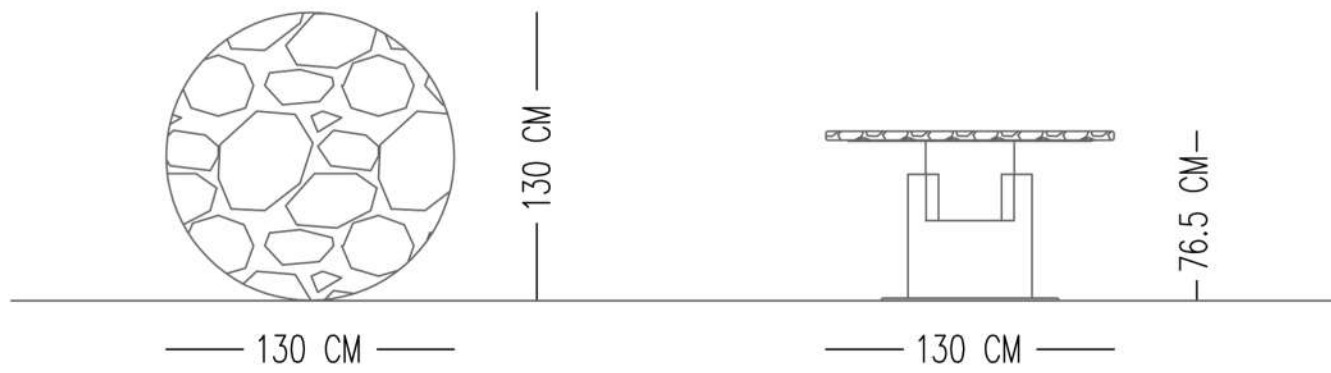

Catalog product

Top
Elegant Beige 3 Honed marble

Catalog product

Legs
Lacquer painted on wood (matt) soft touch
Painted metal 04 Brass metal
finish on wood

Alternative material All Marble
All Lacquer painted on wood (matt)

Alternative material All Lacquer painted on wood (matt)
iLacquer painted on wood (matt) all ral color
All metal finishes on wood