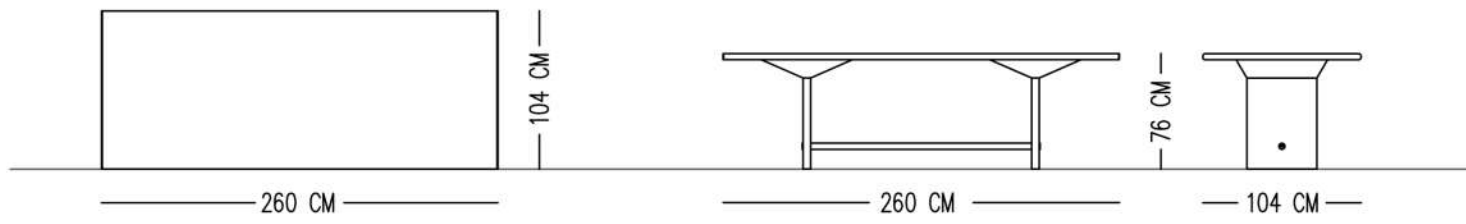

Catalog product

Top
Laquer Painted On Wood (Gloss)
N-01YP

Legs
Laquer Painted On Wood (Gloss)
N-01YP

Metal Detail
Stainless Satin Finish