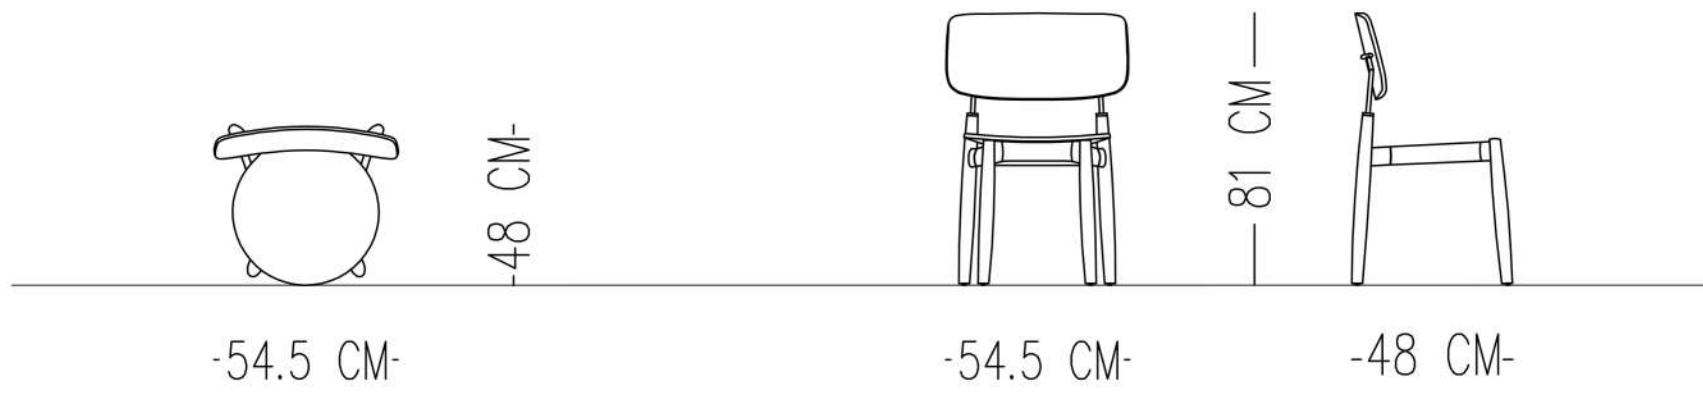

Structure

Oak veneering with
bitter brown varnish

Metal Details

Stainless Satin Finish