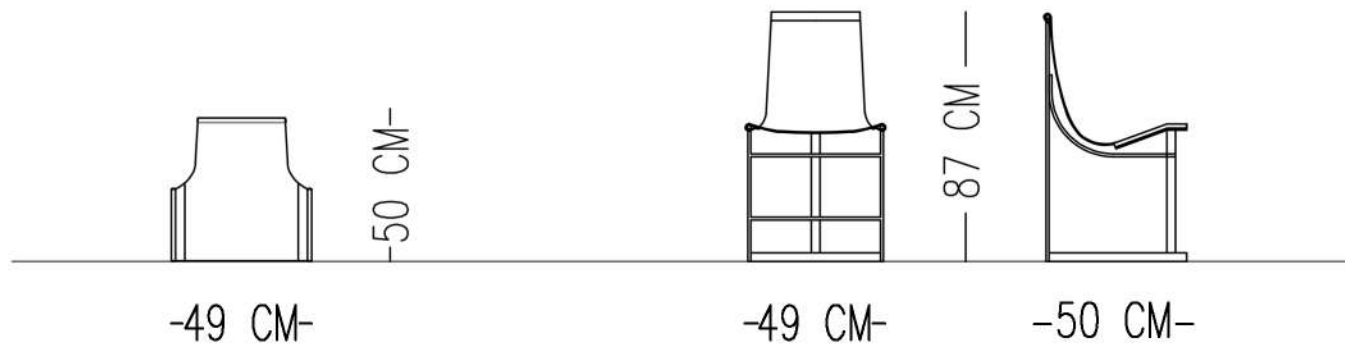

Structure

Oak veneering with
bitter brown varnish

Metal Details

Stainless Satin Finish