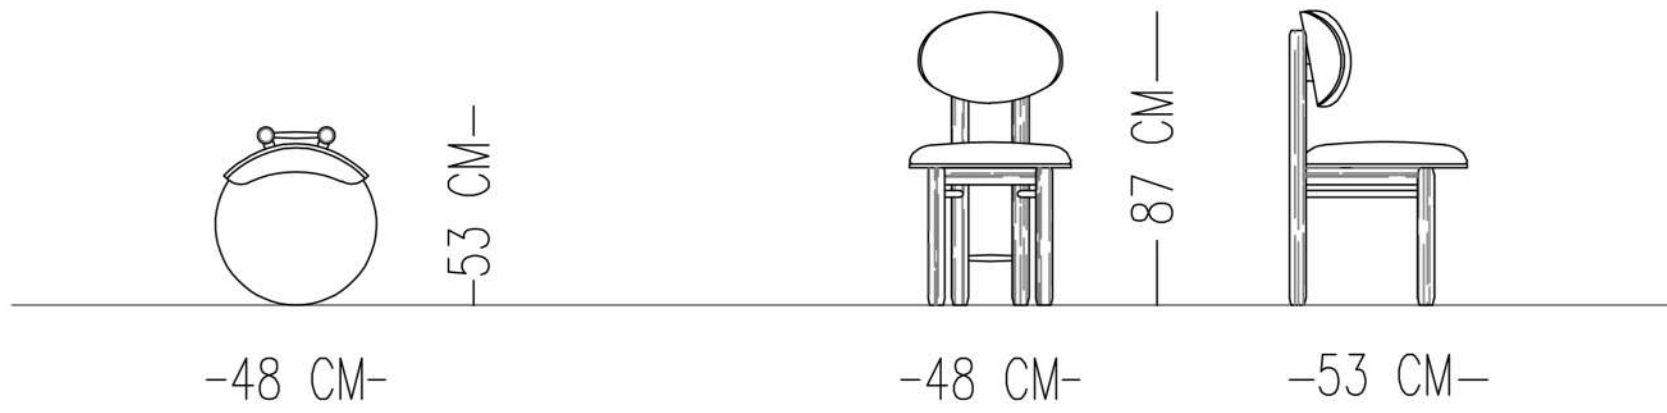

Catalog product-fabric

N-+A81/Boucle
179300

Catalog product-Legs

Oak veneering with bitter
brown varnish

Alternative fabric
Linen, Boucle and Linen Teddy