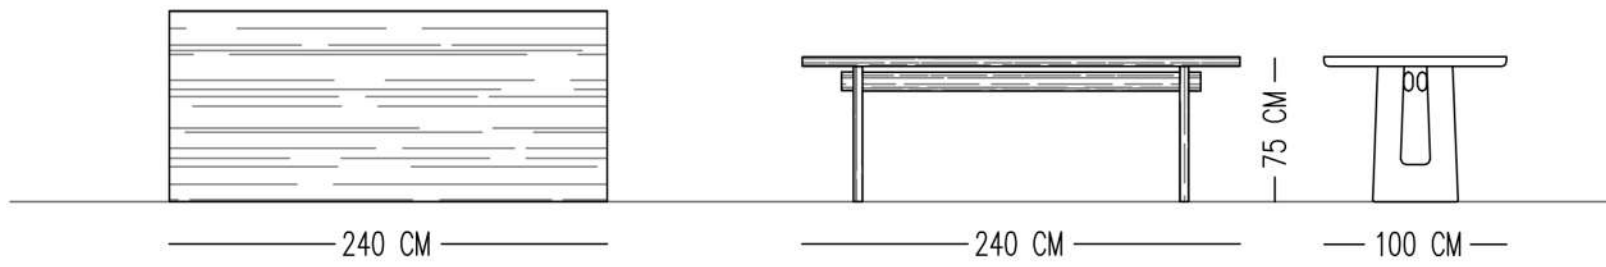

Catalog product

Top
Paint finish on oak wood Veneering / Heat

Legs
Paint finish on oak wood Veneering / Heat