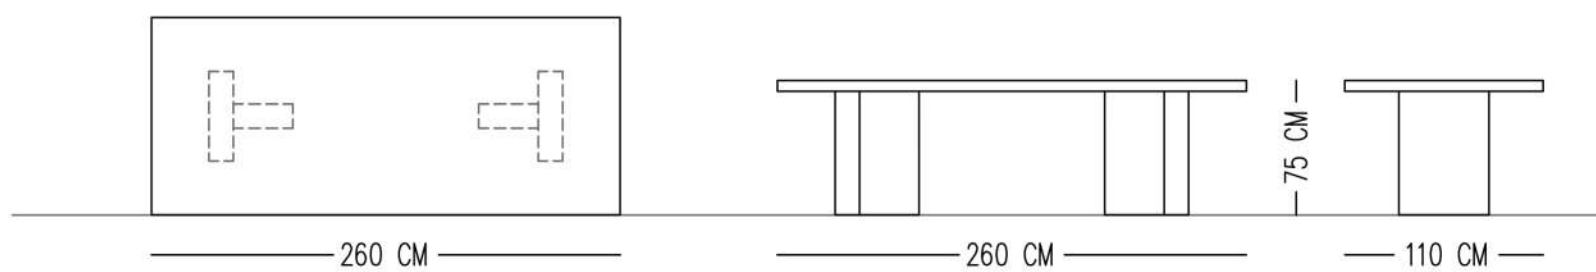

Catalog product

Top
N-07MP paint finish on oak wood
Veneering (Matt)

Legs
Lacquer painted on wood (Gloss)
N-07MP