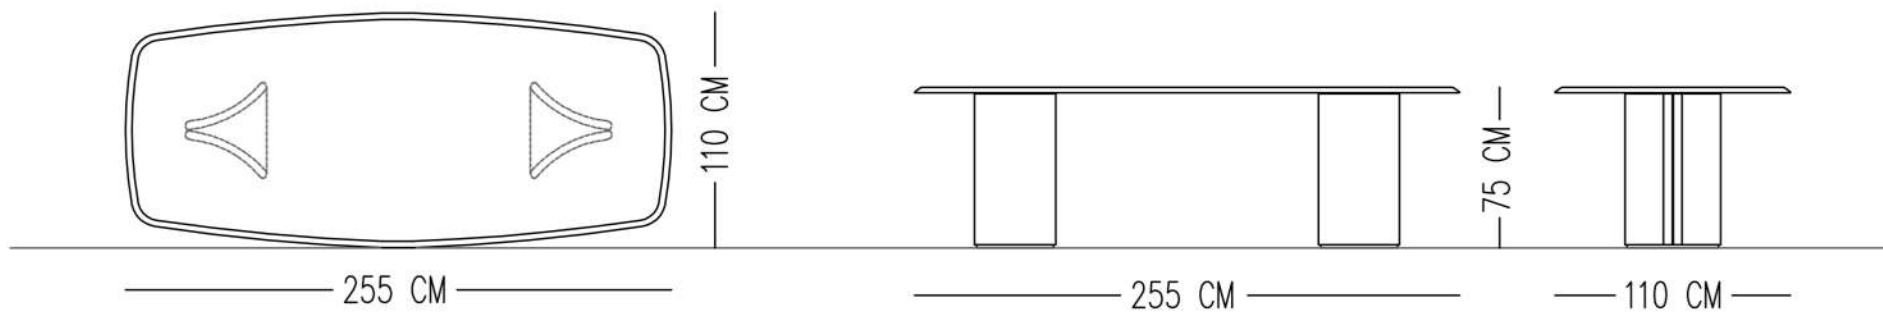

Catalog product

Top
Porcelain Ceramic

Legs
Oak veneering with bitter
brown varnish

CRISTALE TABLE

TECHNICAL SPECIFICATIONS

TOP TEXTURED GLASS

LEGS OAK VENEERING WITH BITTER BROWN VARNISH

Catalog product