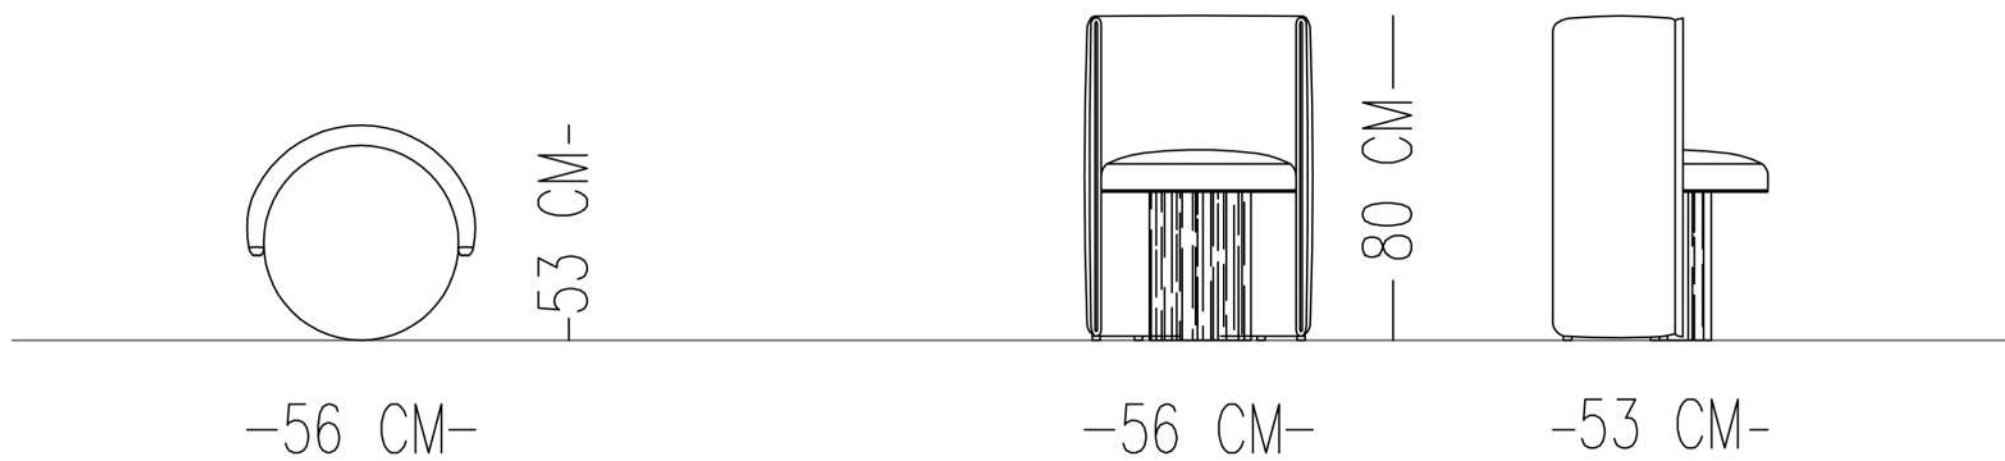

Catalog product-fabric

N+A81/Linen
179300

Catalog product-Legs

Oak veneering with
bitter brown varnish

Alternative fabric

Linen, Boucle, Linen Teddy and Nubuck