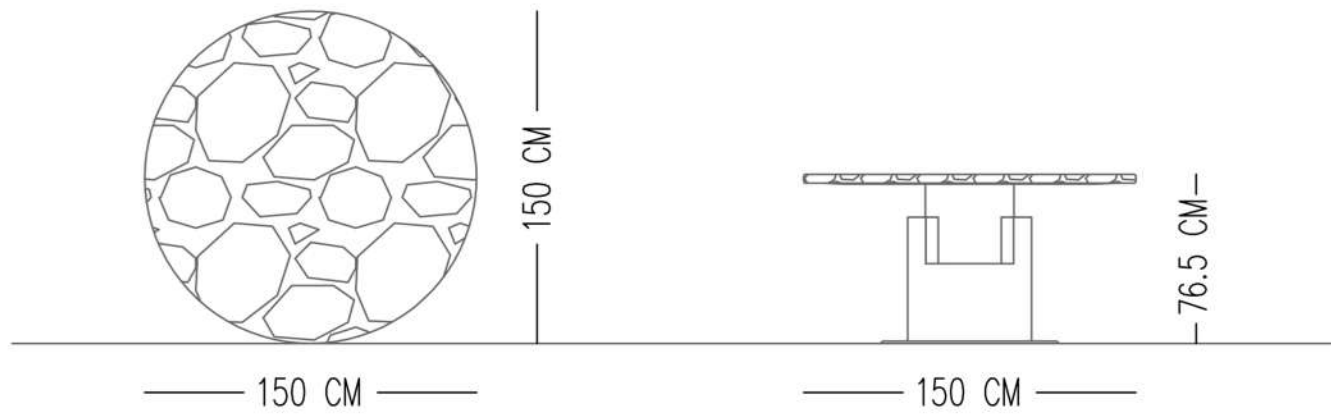

Catalog product

Top
Elegant Beige 3 Honed marble

Catalog product

Legs
Lacquer painted on wood (matt) soft touch
Painted metal 04 Brass metal
finish on wood

Alternative material All Marble
All Lacquer painted on wood (matt)

Alternative material All Lacquer painted on wood (matt)
iLacquer painted on wood (matt) all ral color
All metal finishes on wood