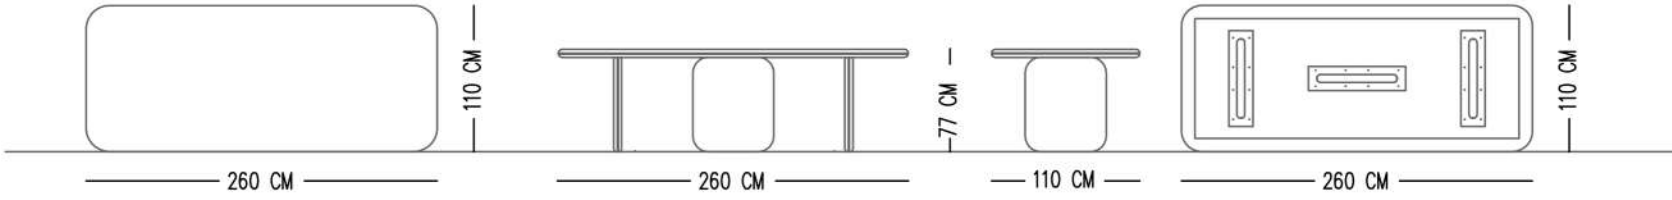

Catalog product

Table top material
Sandblasted oak wood veneering with black Varnish

Catalog product

Legs
Lacquer painted on wood (matt) black

Alternative material All Oak wood Veneering
**If Natural oak is chosen, the color may be different from the edge wood

Alternative material
All Oak wood Veneering
All Wood Lacquer paint compatible with Table top finish