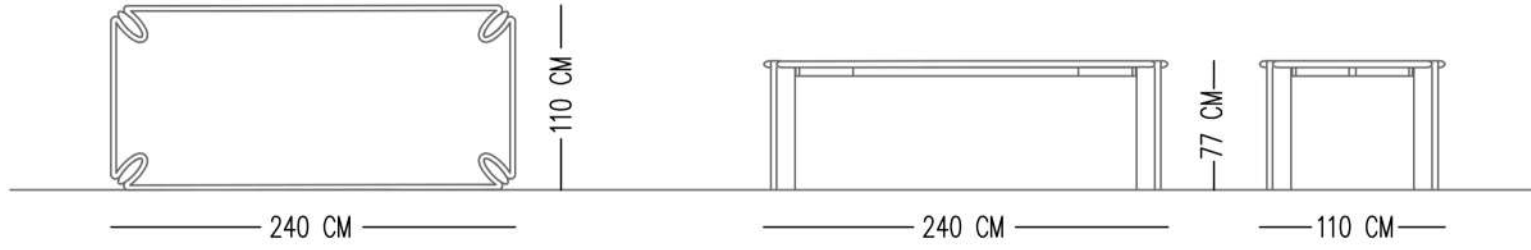

Catalog product

Top
Lacquer painted on wood with rose shine

Catalog product

Legs
Solid wood

Alternative material All Wood
Veneering

Alternative material All Wood
Veneering