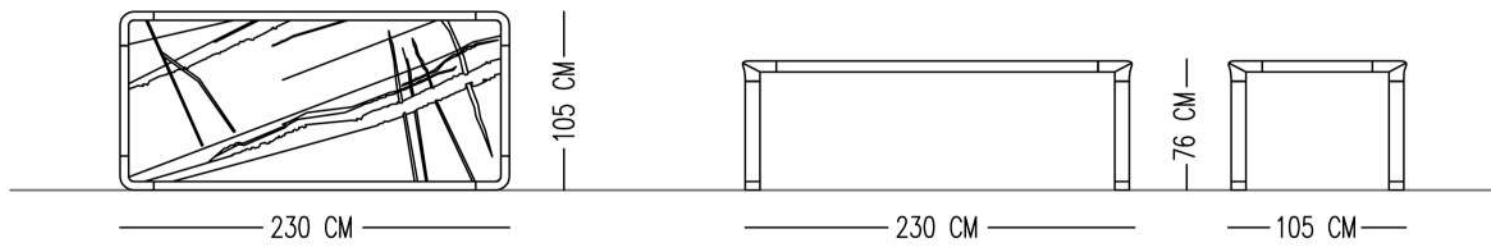

Top
 Laquer Painted On Wood (Gloss)
 N-01YP

Legs
 Laquer Painted On Wood (Gloss)
 N-01YP

Metal Detail
 Stainless Satin Finish

VIBE TABLE

TECHNICAL SPECIFICATIONS

TOP: PORCELAIN CERAMIC

LEGS: OAK VENEERING WITH BITTER BROWN VARNISH