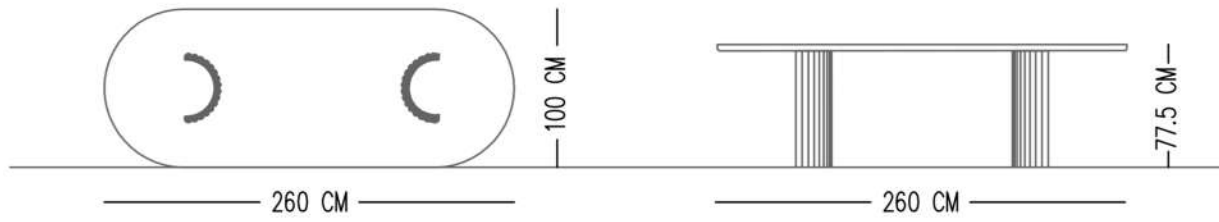

OLIVER TABLE

TECHNICAL SPECIFICATIONS

STRUCTURE SANDBLASTED OAK WOOD VENEERING WITH NATURAL VARNISH

Catalog product

Top&Leg

Sandblasted oak wood veneering
with natural varnish

Alternative material All oak wood veneering and all
Lacquer paint