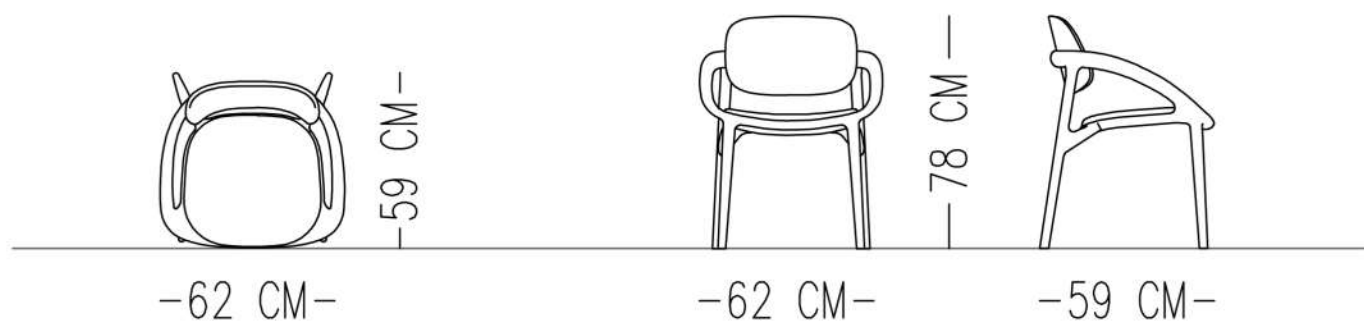

Catalog product-fabric

VRD-4583

Catalog product-Legs

Lacquer painted on wood (Matt)
N-09MP

BELLA CHAIR

TECHNICAL SPECIFICATIONS

| | |
|--------------------|-----------------|
| INTERIOR STRUCTURE | PLYWOOD |
| PADDING | PADDING HR FOAM |
| UPHOLSTERY | TIGHT |