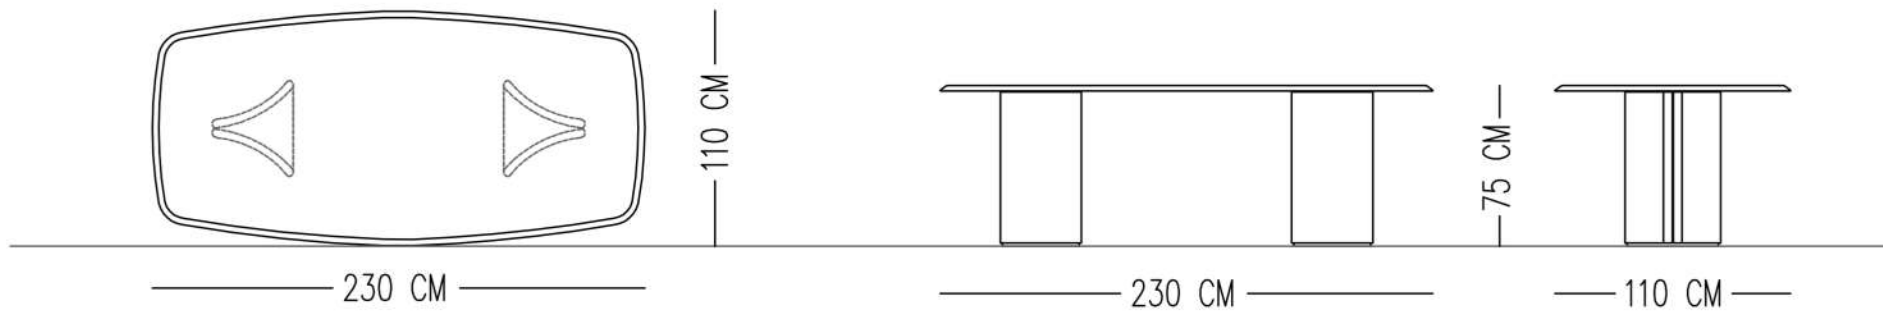

Catalog product

Top
Porcelain Ceramic

Legs
Oak veneering with bitter
brown varnish

CRISTALE TABLE

TECHNICAL SPECIFICATIONS

TOP TEXTURED GLASS

LEGS OAK VENEERING WITH BITTER BROWN VARNISH

Catalog product