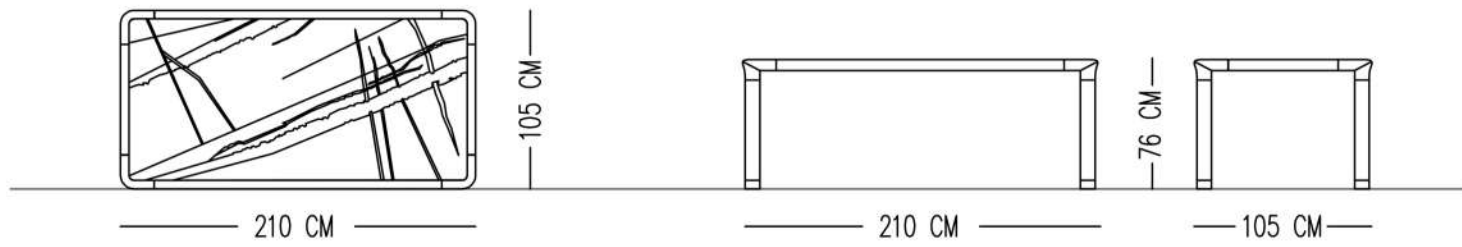

Catalog product

Top
Porcelain Ceramic

Legs
Oak veneering with bitter
brown varnish