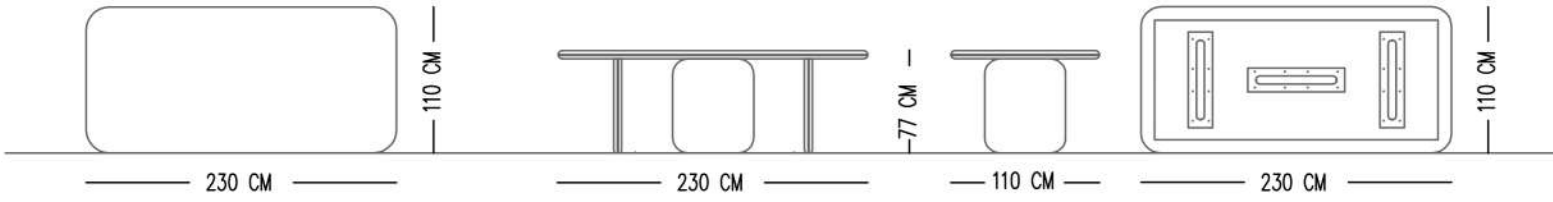

Catalog product

Table top material
Sandblasted oak wood veneering with black Varnish

Catalog product

Legs
Lacquer painted on wood (matt) black

Alternative material All Oak wood Veneering
**If Natural oak is chosen, the color may be different from the edge wood

Alternative material
All Oak wood Veneering
All Wood Lacquer paint compatible with Table top finish