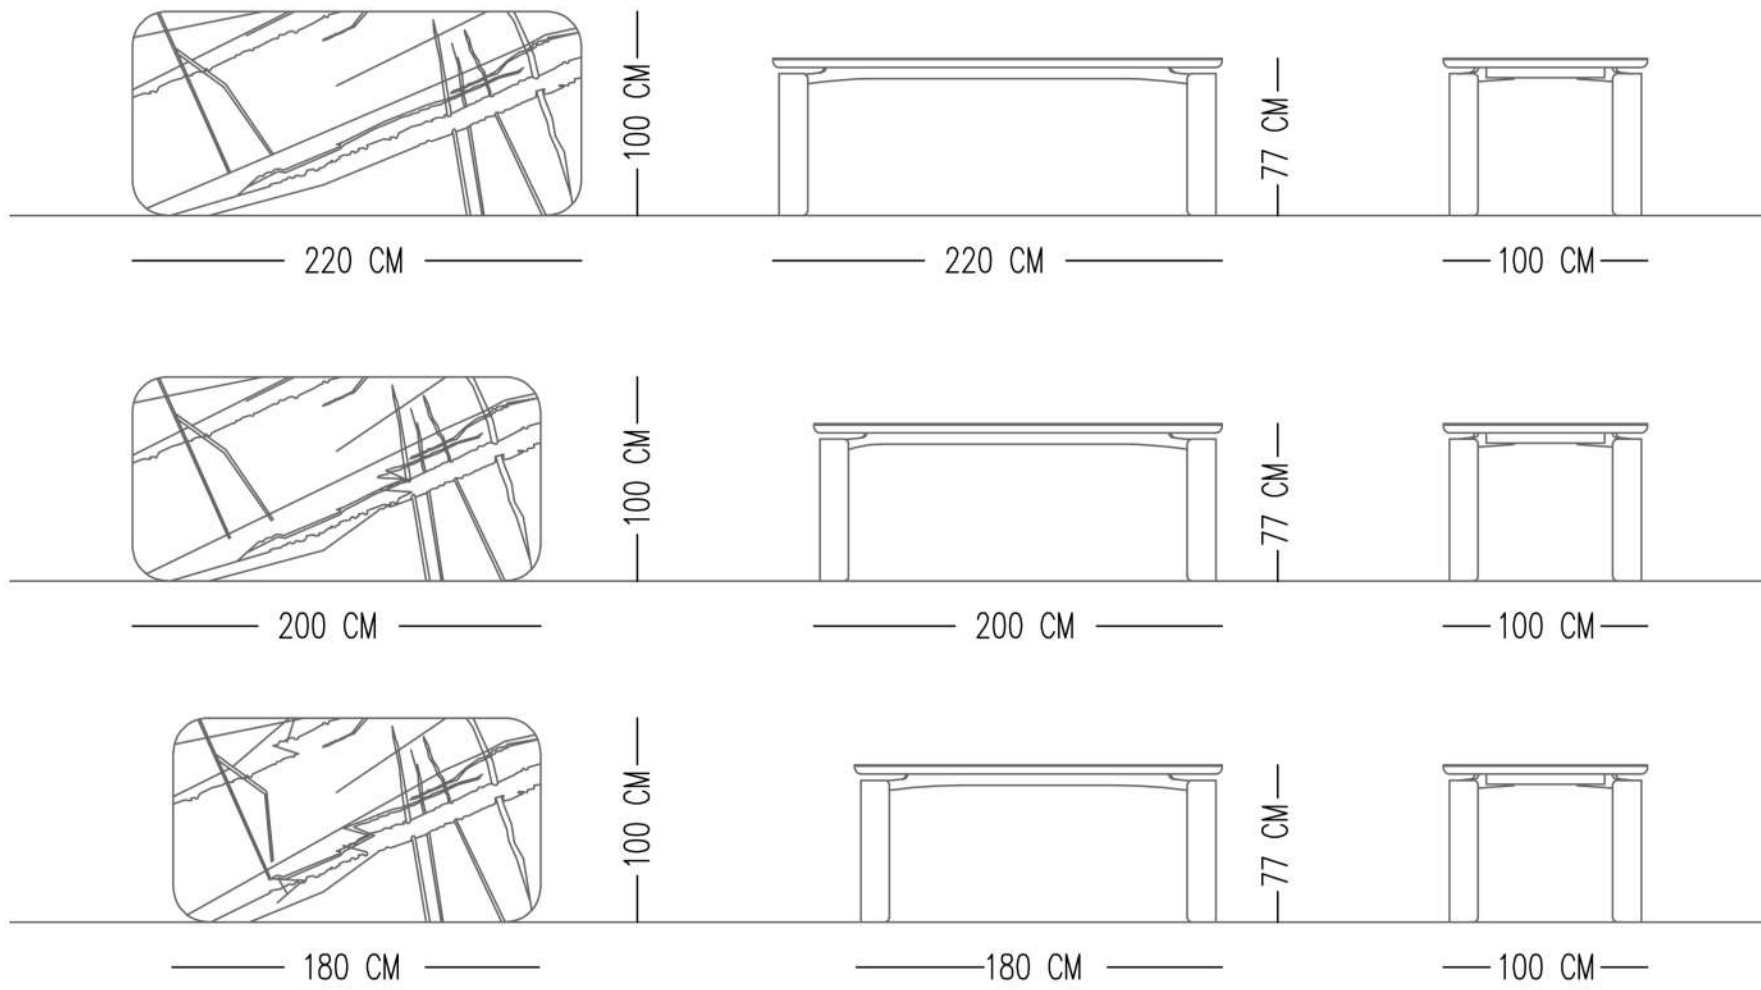

Top
Textured glass
Bronze

Catalog product

Legs
Oak veneering with bitter brown
varnish

Alternative material Oakwood veneering and
metal finishes

YUI TABLE

TECHNICAL SPECIFICATIONS

| | |
|-----------|---|
| TABLE TOP | WOOD LACQUER PAINT-SILK MAT PORCELAIN CERAMIC CALACATTA MICHELANGELO |
| LEGS | METAL |