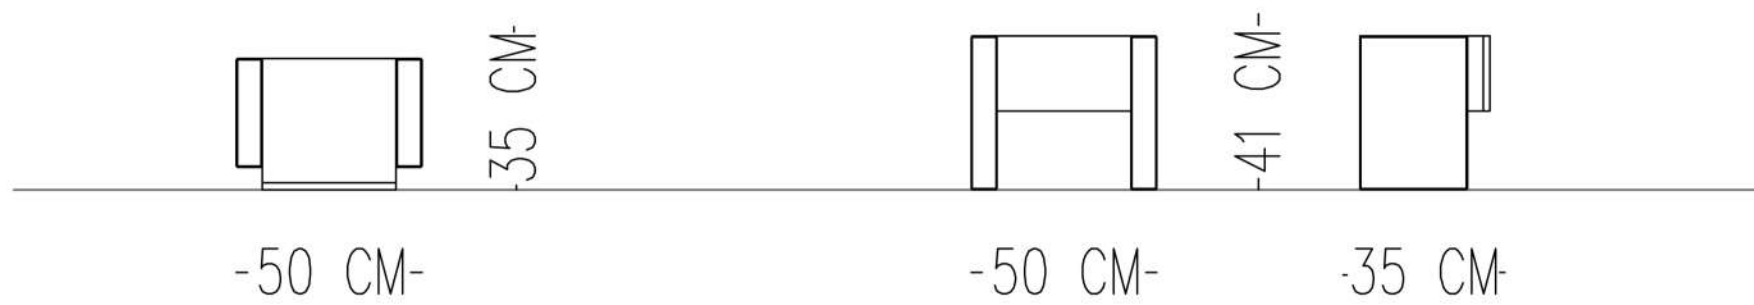

Catalog product

Structure
Oak veneering with bitter brown
varnish

Cabinet
Lacquer painted on wood (Gloss)
N-03K19

Legs
Lacquer painted on wood (Gloss)
N-03K19