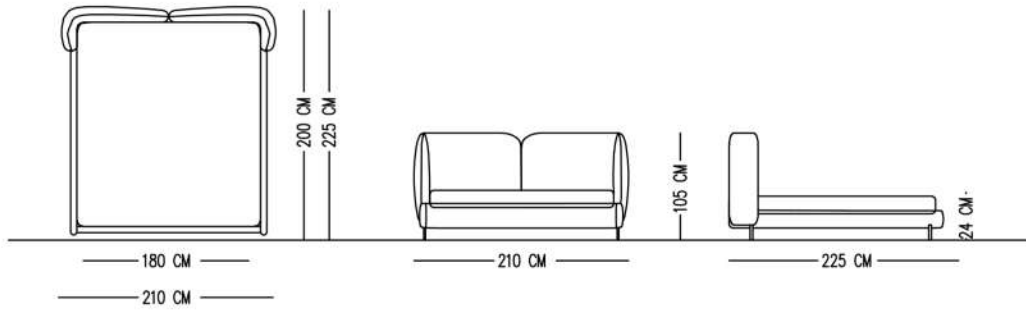

Catalog product

Product Legs

Catalog product-Fabric
N-B12/Boucle
V-12

Black painted metal