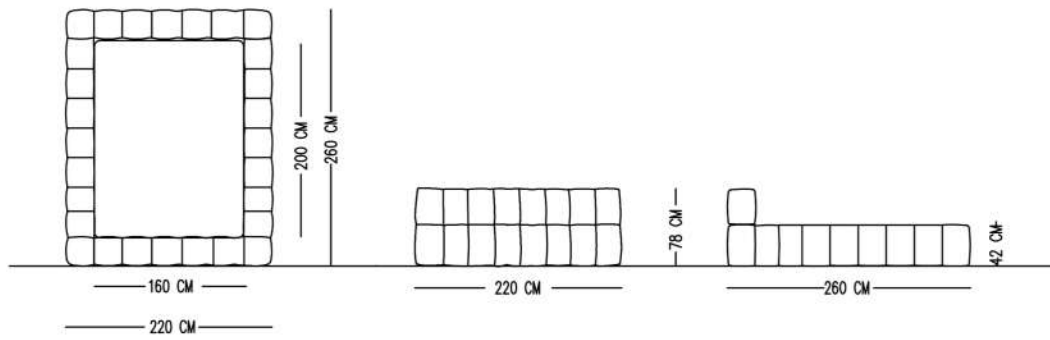

Catalog product

Catalog product-Fabric
N-A16/Teddy
44423

Leg
Hidden legs