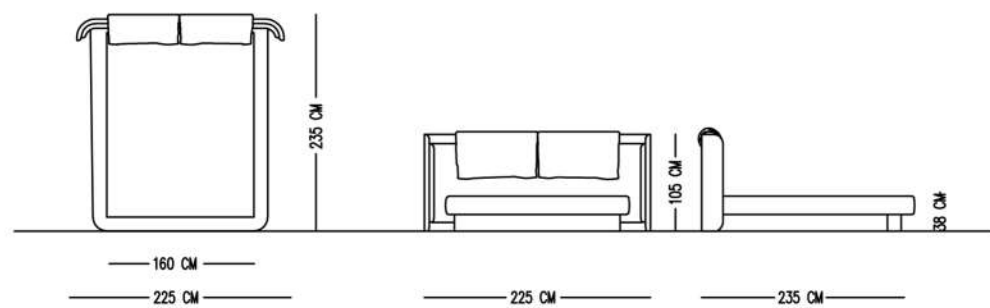

Catalog product

Catalog product-Fabric
N-A46/Nubuck
501

Alternative fabric
Linen,Curl, Faux leather and Plush Linen,