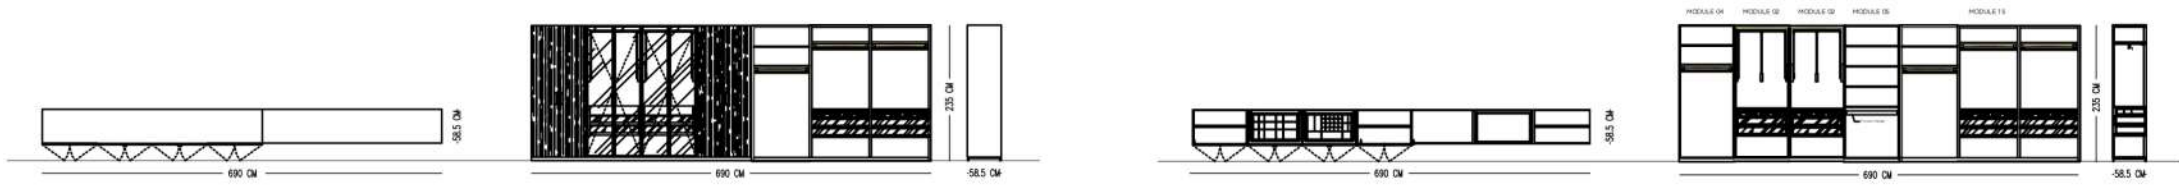

MODULES

Catalog product

Cabinet
Smoked glass

Hanger
Faux Leather

Drawer
Oak veneering with black
matt varnish & Smoked
glass

Shelf
Oak veneering with black
varnish