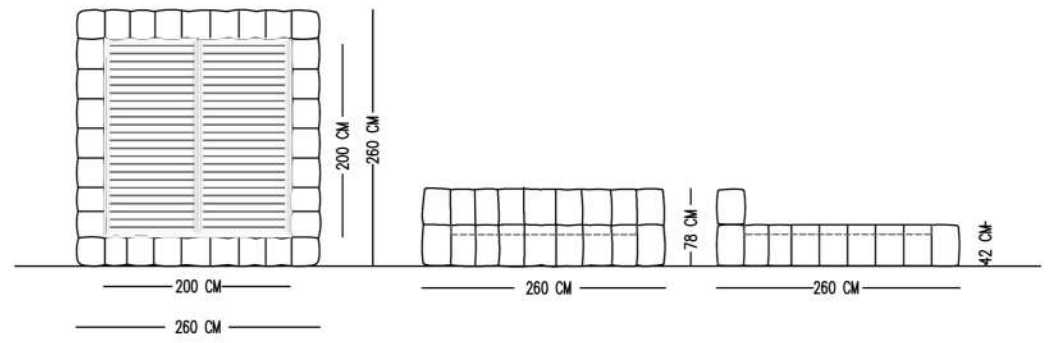

Catalog product

Catalog product-Fabric
N-A16/Teddy
44423

Leg
Hidden legs