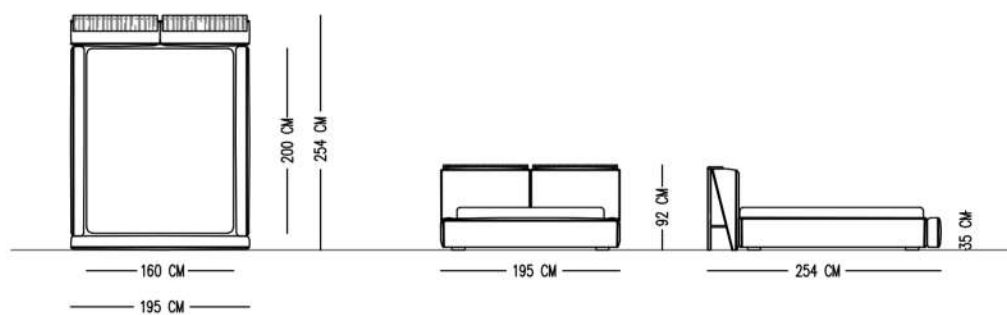

Catalog product

Catalog product-Fabric
Barbade
2103

Catalog product-back
Oak veneering with bitter brown varnish

Alternative fabric
Linen, Curl, Faux leather and Plush Linen,