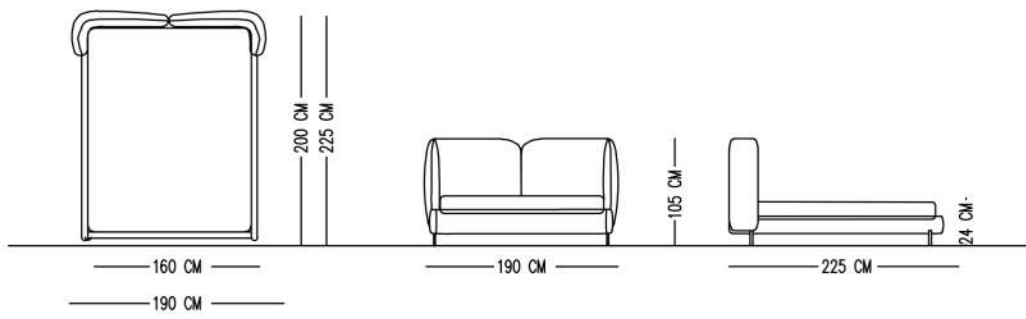

Catalog product

Product Legs

Catalog product-Fabric
N-B12/Boucle
V-12

Black painted metal