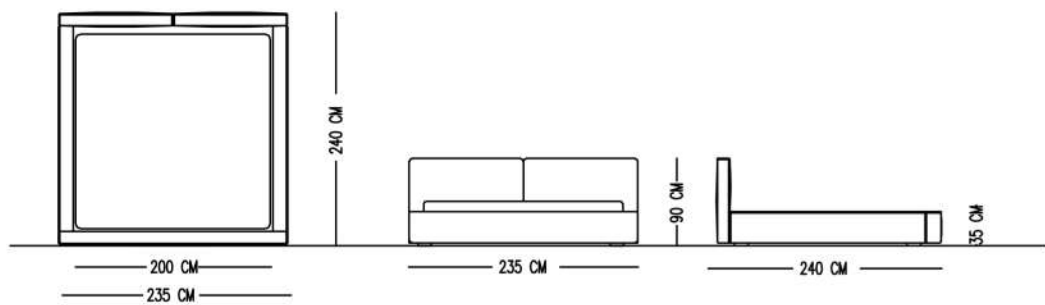

Catalog product

Catalog product-Fabric
N-B28/Boucle
09

Leg
Hidden metal leg