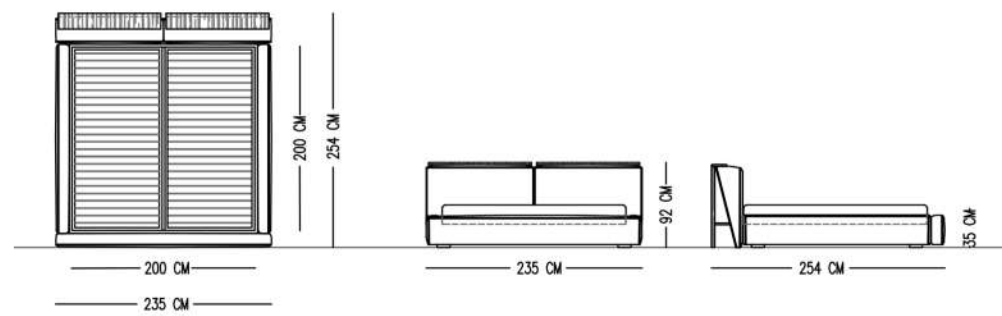

Catalog product

Catalog product-Fabric
Barbade
2103

Catalog product-back
Oak veneering with bitter brown varnish

Alternative fabric
Linen, Curl, Faux leather and Plush Linen,