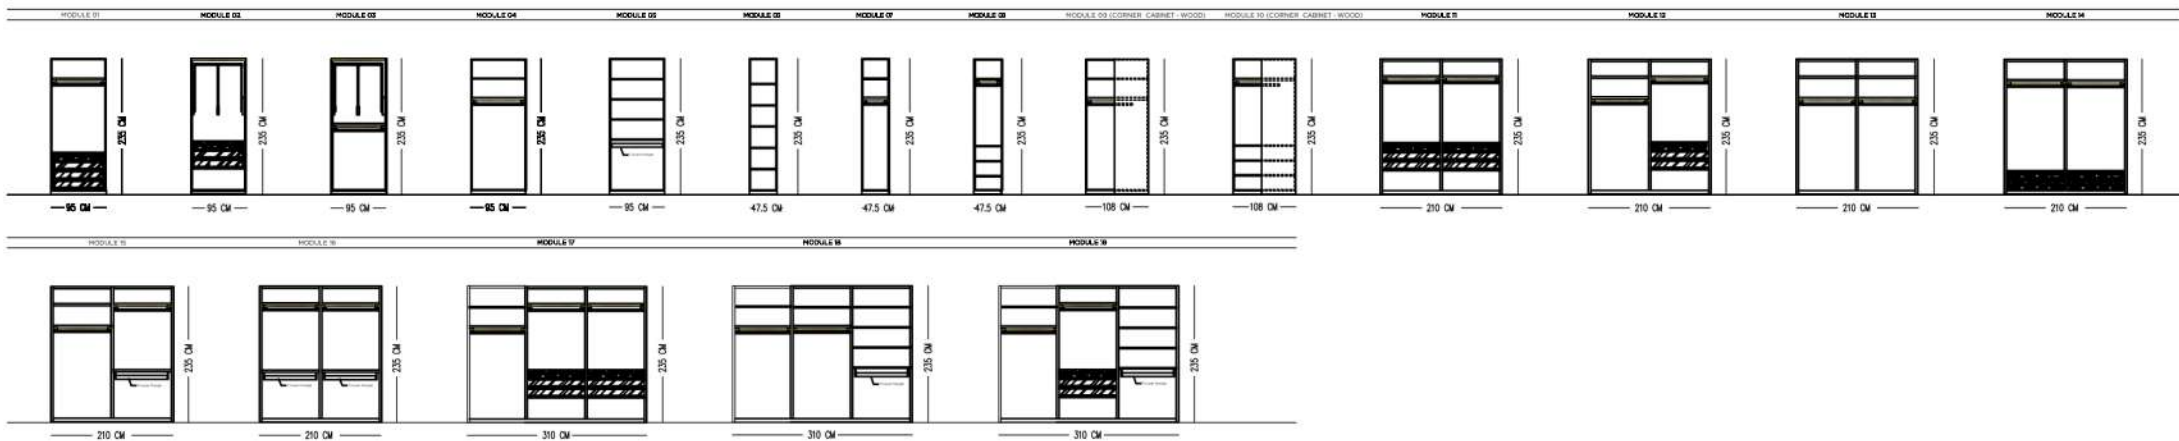

MODULES

Catalog product

Cabinet
Smoked glass

Hanger
Faux Leather

Drawer
Oak veneering with black
matt varnish & Smoked
glass

Shelf
Oak veneering with black
varnish