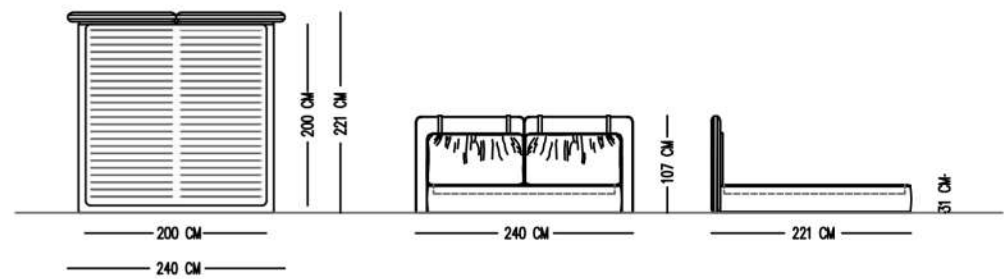

Catalog product

Catalog product-Fabric
N-A15/Nubuck
086

Catalog product-Legs
Hidden leg

Alternative fabric
Linen,Boucle,Nubuck and Linen teddy