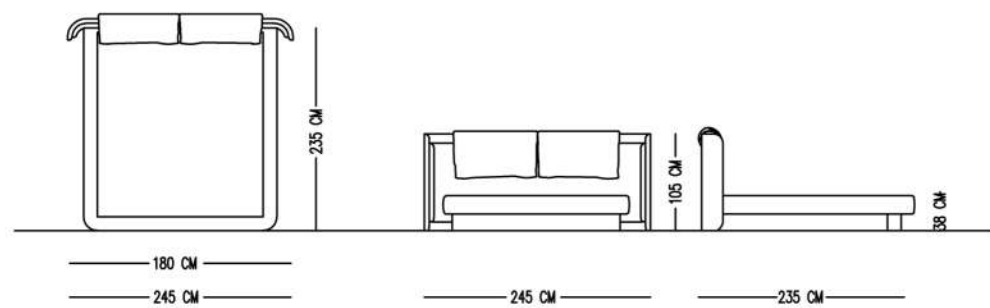

Catalog product

Catalog product-Fabric
N-A46/Nubuck
501

Alternative fabric
Linen,Curl, Faux leather and Plush Linen,