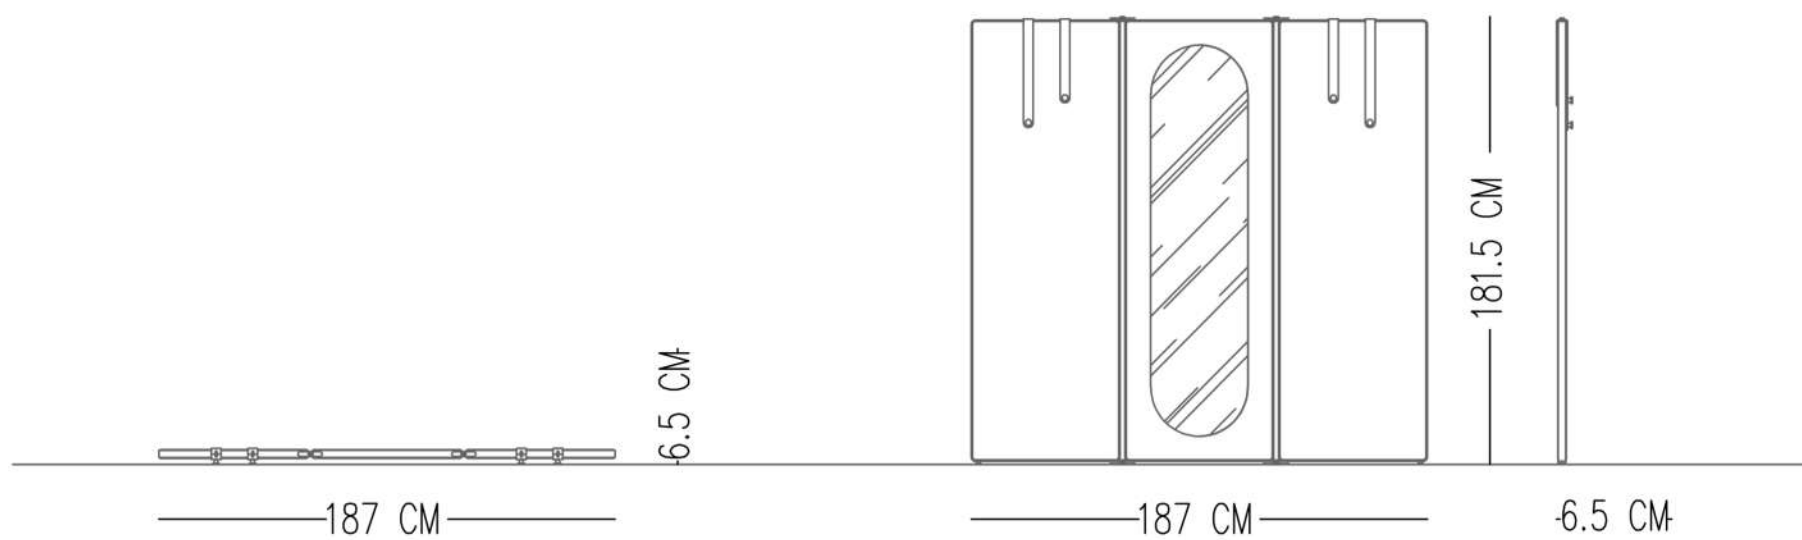

Catalog product

Structure

N-A46/Nubuck

103

Clear Mirror

Hanger/Metal

Matt silver metallic finish

Alternative material All fabric and mirror in material catalog