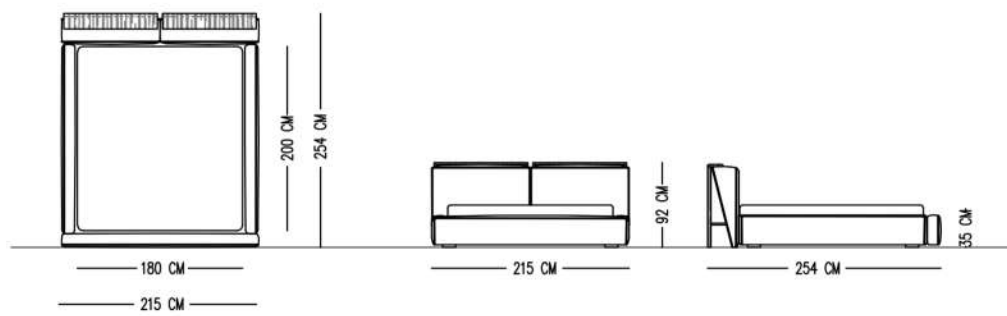

Catalog product

Catalog product-Fabric
Barbade
2103

Catalog product-back
Oak veneering with bitter brown varnish

Alternative fabric
Linen, Curl, Faux leather and Plush Linen,