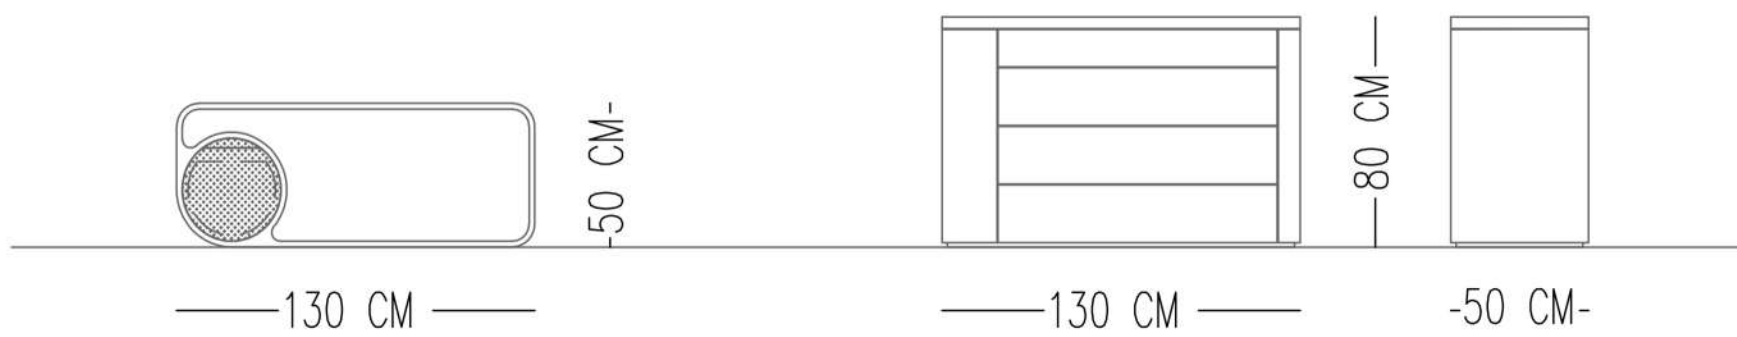

Leg
Clear Glass

YUI CHEST OF DRAWERS

TECHNICAL SPECIFICATIONS

- 1 OPENING CABINET / LACQUER PAINTED WOOD- SILK MAT-COLOR
- 2 LEATHER COVER BACK MIRROR
- 3 LACQUER PAINTED WOOD-SILK MAT COLOR-PUSH OPEN COVER