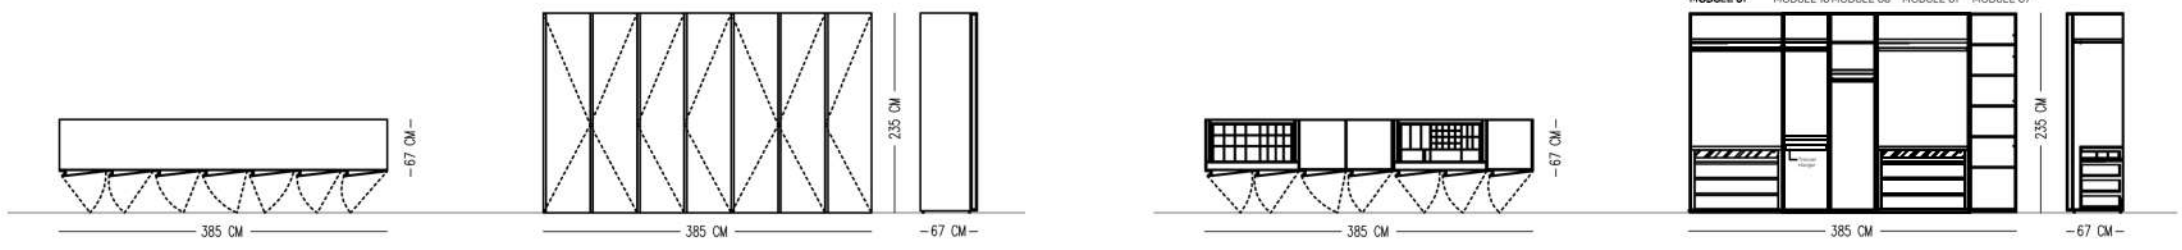

MODULES

Catalog product

Cabinet
Lacquer painted on wood (matt)
Soft touch

Hanger
Black metal

Shelf
Flat cut oak veering with
soft touch varnish & sand-
blasted finish