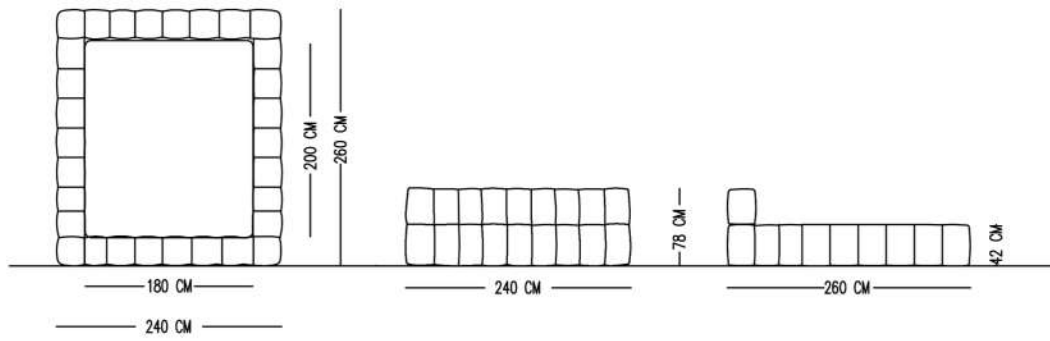

Catalog product

Catalog product-Fabric
N-A16/Teddy
44423

Leg
Hidden legs