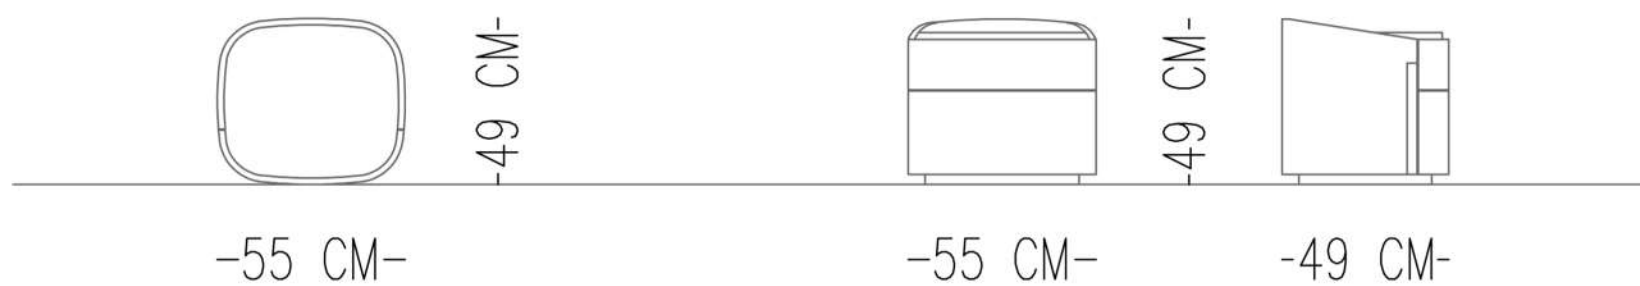

Catalog product

Structure
Oak veneering with black matt varnish

Alternative material:
All Wood veneering and marble and porcelain ceramic in material
catalog