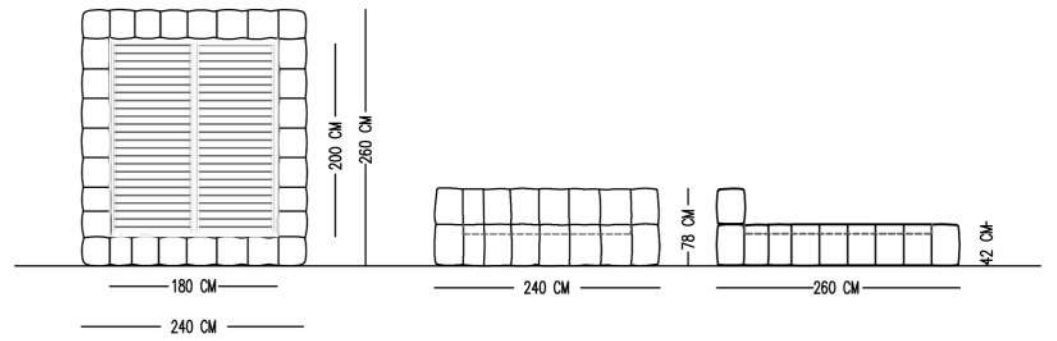

Catalog product

Catalog product-Fabric
N-A16/Teddy
44423

Leg
Hidden legs