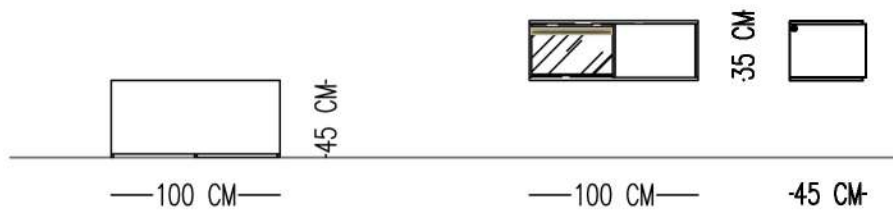

Structure
Oak veneering with black matt varnish

Alternative material:
All Wood veneering and marble and porcelain ceramic in material
catalog

MANIFEST CHEST OF DRAWERS

TECHNICAL SPECIFICATIONS

STRUCTURE OAK VENEERING WITH BROWN VARNISH & SANDBLASTED FINISH