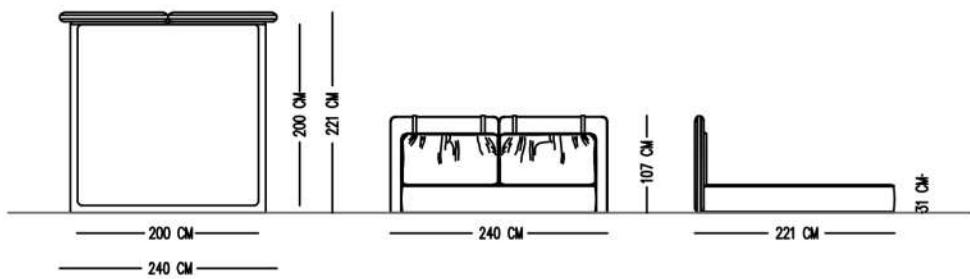

Catalog product

Catalog product-Fabric
N-A15/Nubuck
086

Catalog product-Legs
Hidden leg

Alternative fabric
Linen,Boucle,Nubuck and Linen teddy