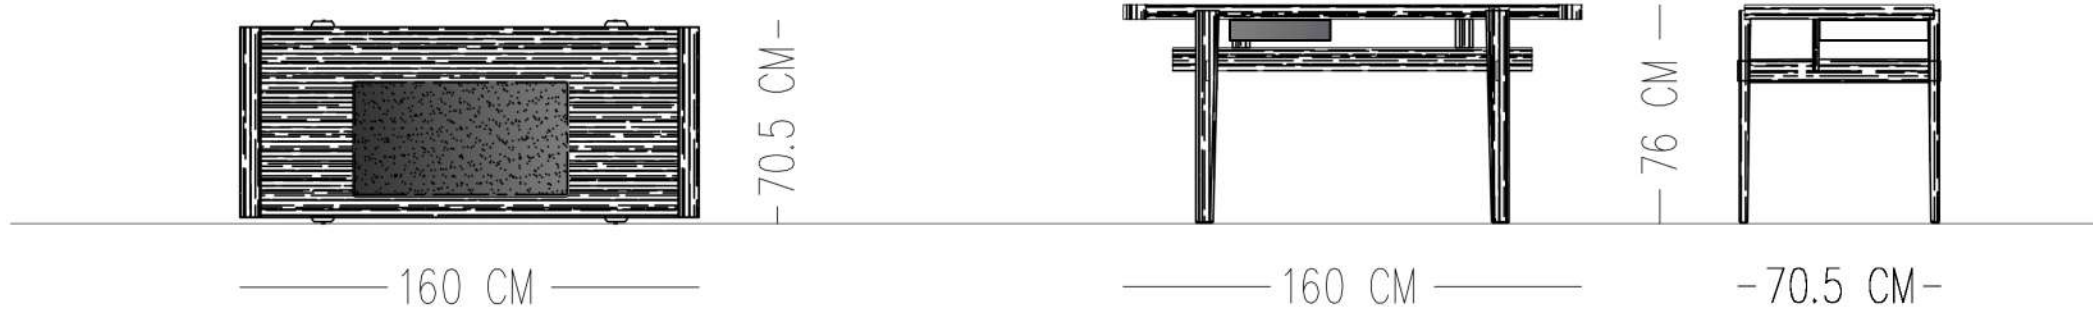

Catalog product

Top
Oak veneering with
bitter brown varnish

Legs
Oak veneering with
bitter brown varnish