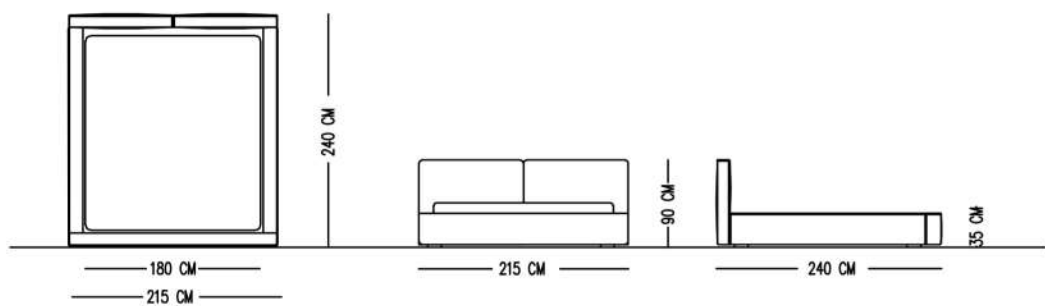

Catalog product

Catalog product-Fabric
N-B28/Boucle
09

Leg
Hidden metal leg