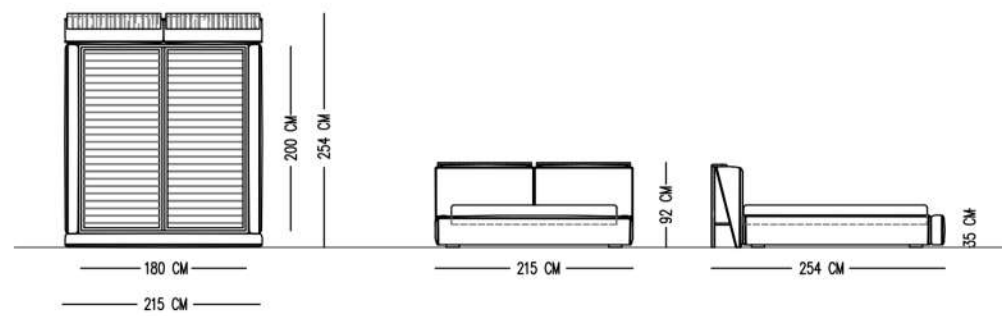

Catalog product

Catalog product-Fabric
Barbade
2103

Catalog product-back
Oak veneering with bitter brown varnish

Alternative fabric
Linen, Curl, Faux leather and Plush Linen,