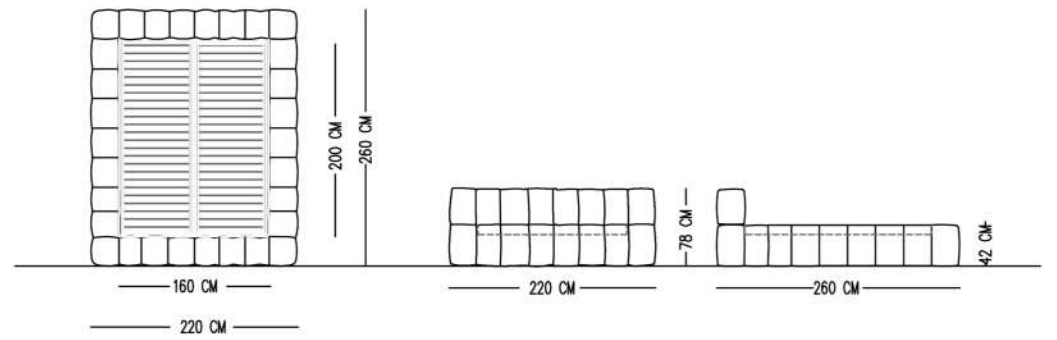

Catalog product

Catalog product-Fabric
N-A16/Teddy
44423

Leg
Hidden legs