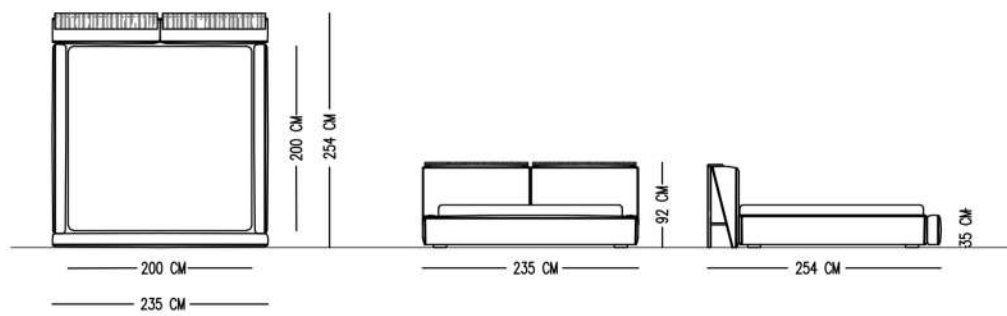

Catalog product

Catalog product-Fabric
Barbade
2103

Catalog product-back
Oak veneering with bitter brown varnish

Alternative fabric
Linen, Curl, Faux leather and Plush Linen,