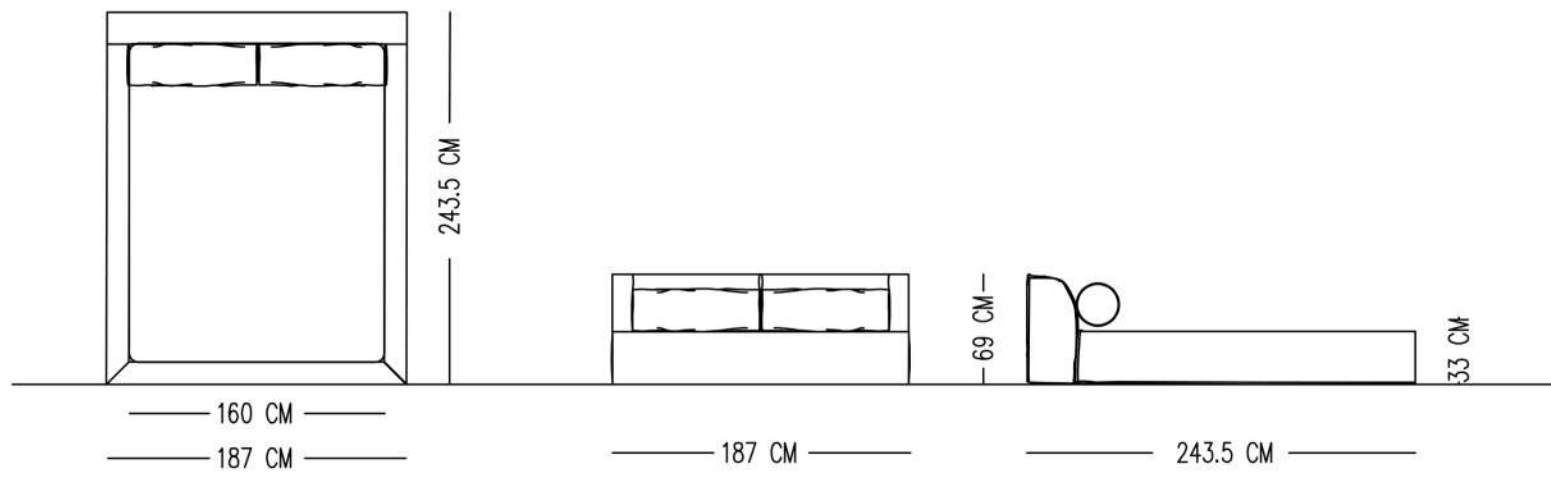

Catalog product

Catalog product-Fabric
N-A15/Nubuck
016

Catalog product-Legs
Hidden leg

Alternative fabric
Linen,Soft velvet and Nubuck