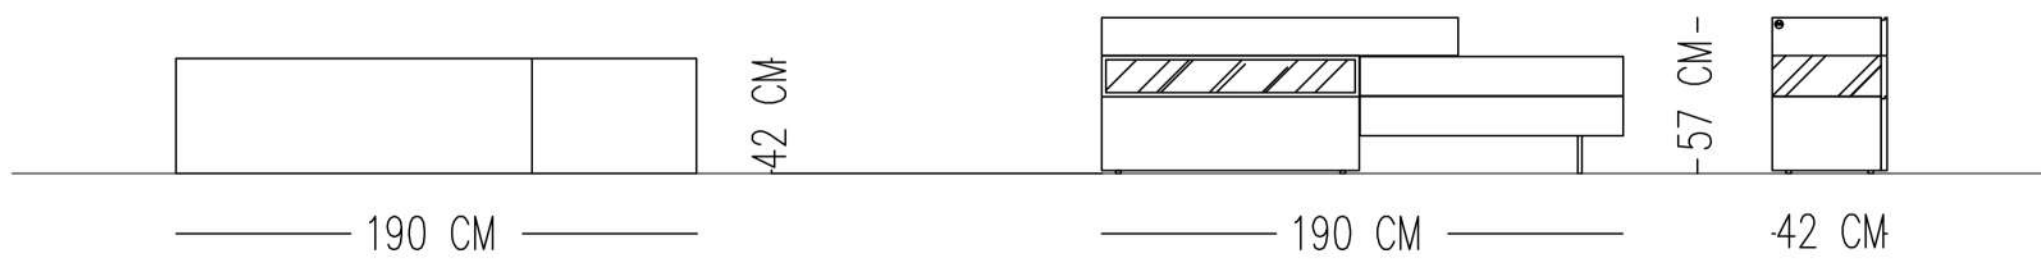

Catalog product

Structure
Oak veneering with brown varnish &
sandblasted finish

ROSA CHEST OF DRAWERS

TECHNICAL SPECIFICATIONS

STRUCTURE LACQUER PAINTED ON WOOD (GLOSS)

LEG CLEAR GLASS

Catalog product

Structure
Lacquer painted on
wood (matt)
N-09MP