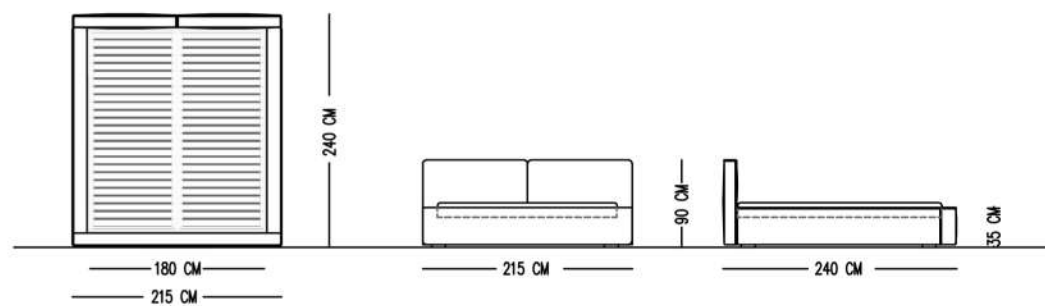

Catalog product

Catalog product-Fabric
N-B28/Boucle
09

Leg
Hidden metal leg