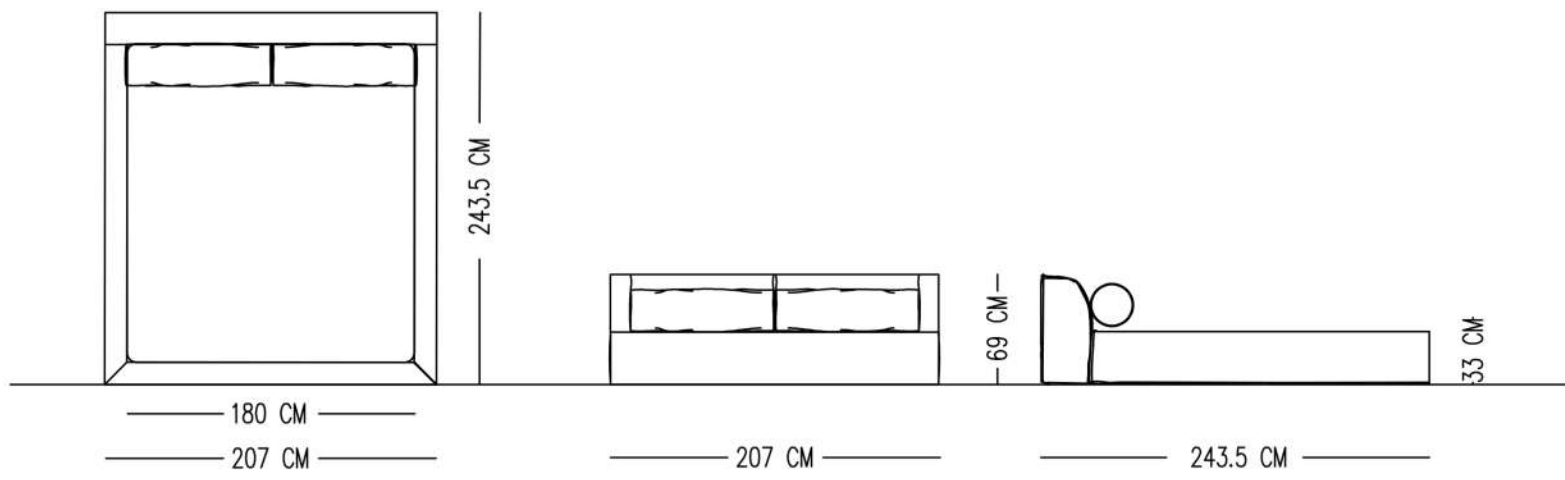

Catalog product

Catalog product-Fabric
N-A15/Nubuck
016

Catalog product-Legs
Hidden leg

Alternative fabric
Linen,Soft velvet and Nubuck