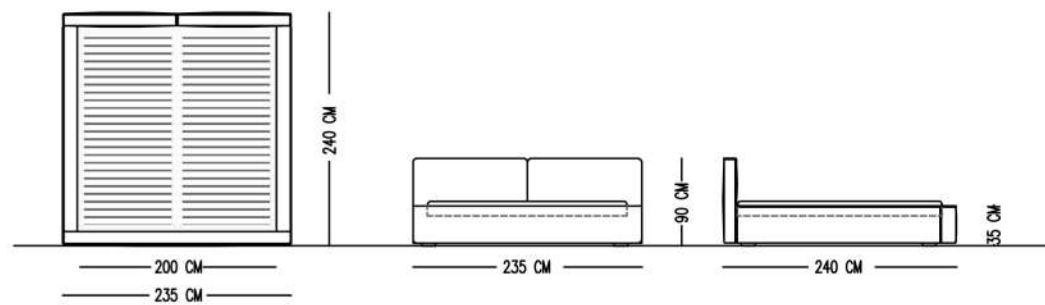

Catalog product

Catalog product-Fabric
N-B28/Boucle
09

Leg
Hidden metal leg