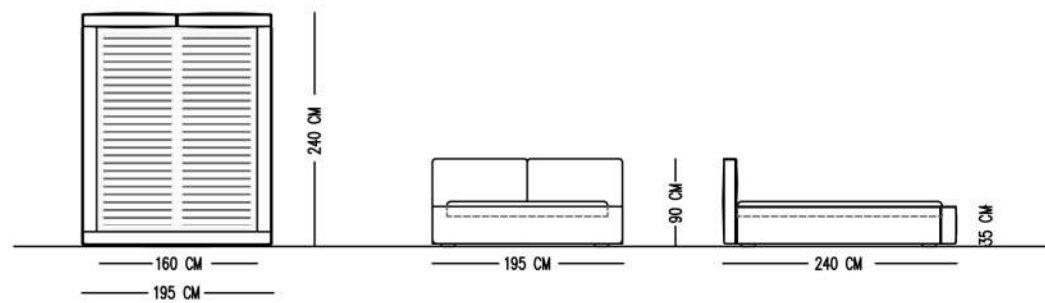

Catalog product

Catalog product-Fabric
N-B28/Boucle
09

Leg
Hidden metal leg