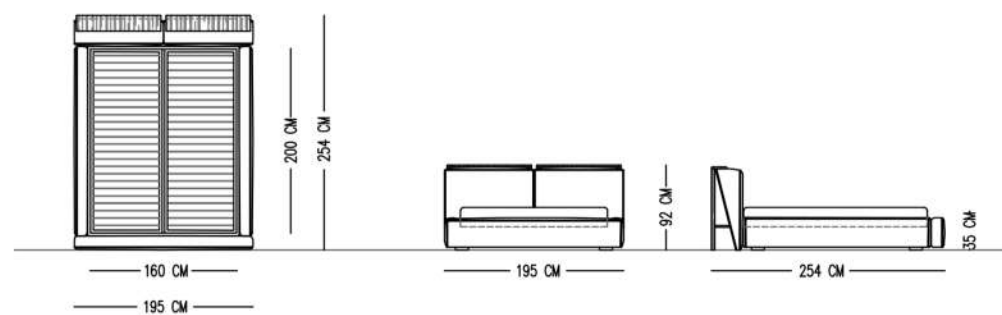

Catalog product

Catalog product-Fabric
Barbade
2103

Catalog product-back
Oak veneering with bitter brown varnish

Alternative fabric
Linen, Curl, Faux leather and Plush Linen,