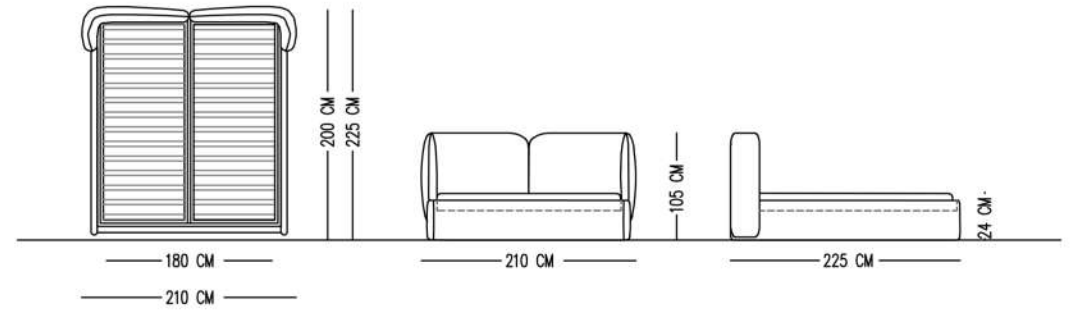

Catalog product

Product Legs

Catalog product-Fabric
N-B12/Boucle
V-12

Black painted metal