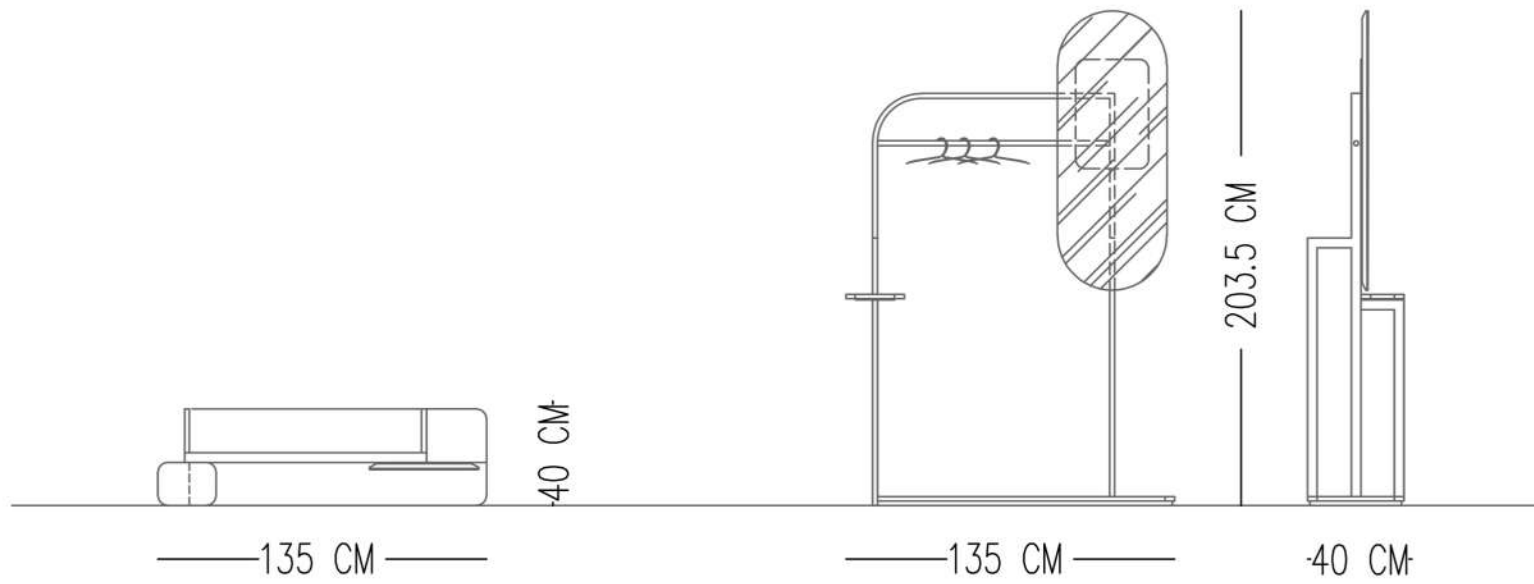

Catalog product

Frame Structure
Black painted metal

Clear Mirror

Walnut wood

Alternative material
All metal finishes in Material Catalog
All oak wood veneering Material Catalog
All mirror in Material Catalog