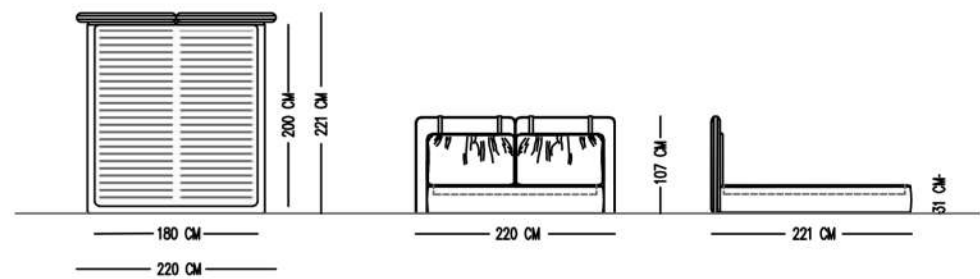

Catalog product

Catalog product-Fabric
N-A15/Nubuck
086

Catalog product-Legs
Hidden leg

Alternative fabric
Linen,Boucle,Nubuck and Linen teddy