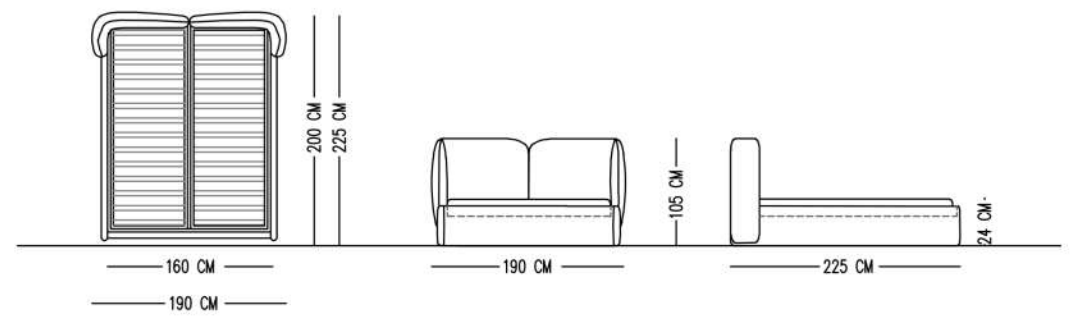

Catalog product

Product Legs

Catalog product-Fabric
N-B12/Boucle
V-12

Black painted metal