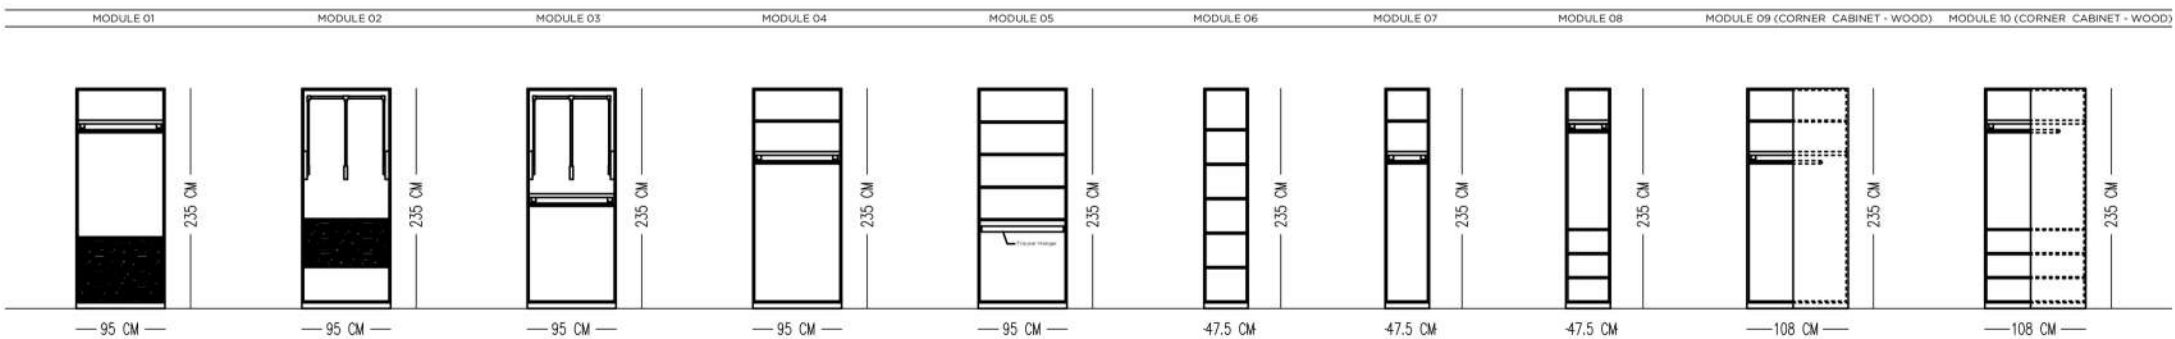

MODULES

Catalog product

Cabinet
Bronze glass

Frame
Dark silver metal finish

Hanger
Faux leather

MARLON WALK-IN WARDROBE

TECHNICAL SPECIFICATIONS

STRUCTURE SANDBLASTED OAK VENEERING ON MDF WITH NATURAL VARNISH
BLACK PAINTED METAL PROFILES