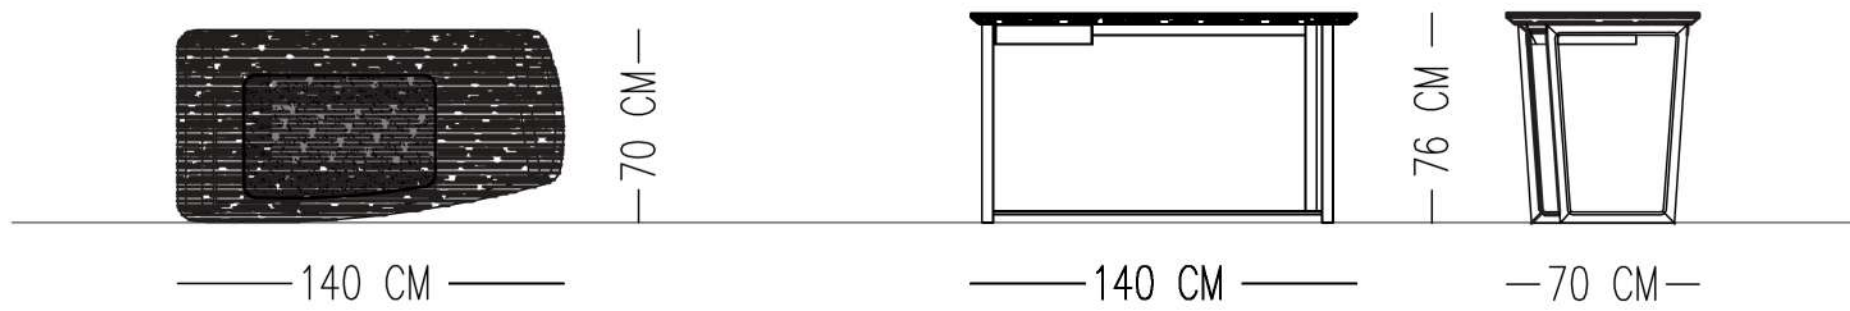

Catalog product
Top
Oak veneering with bitter
brown varnish & Leather

Legs
Oak veneering with bitter
brown varnish