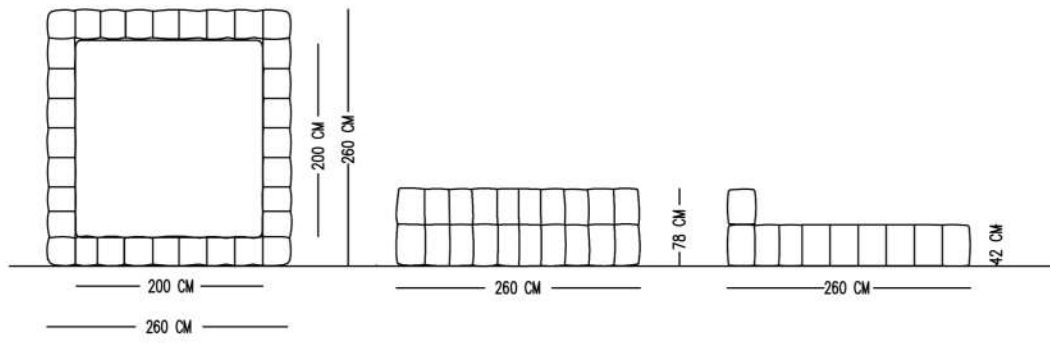

Catalog product

Catalog product-Fabric
N-A16/Teddy
44423

Leg
Hidden legs