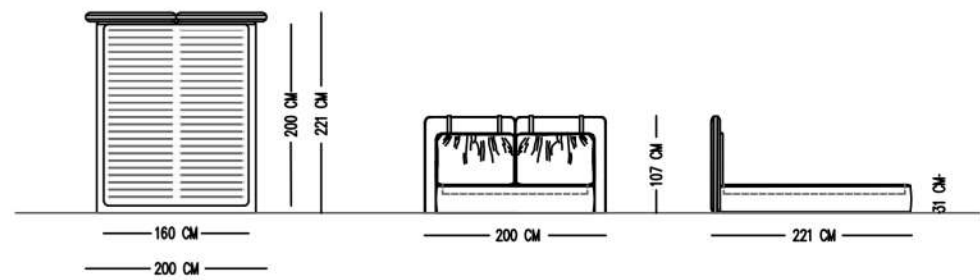

Catalog product

Catalog product-Fabric
N-A15/Nubuck
086

Catalog product-Legs
Hidden leg

Alternative fabric
Linen,Boucle,Nubuck and Linen teddy