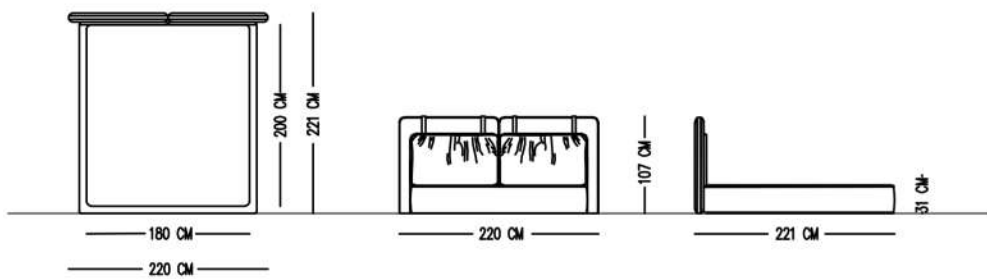

Catalog product

Catalog product-Fabric
N-A15/Nubuck
086

Catalog product-Legs
Hidden leg

Alternative fabric
Linen,Boucle,Nubuck and Linen teddy