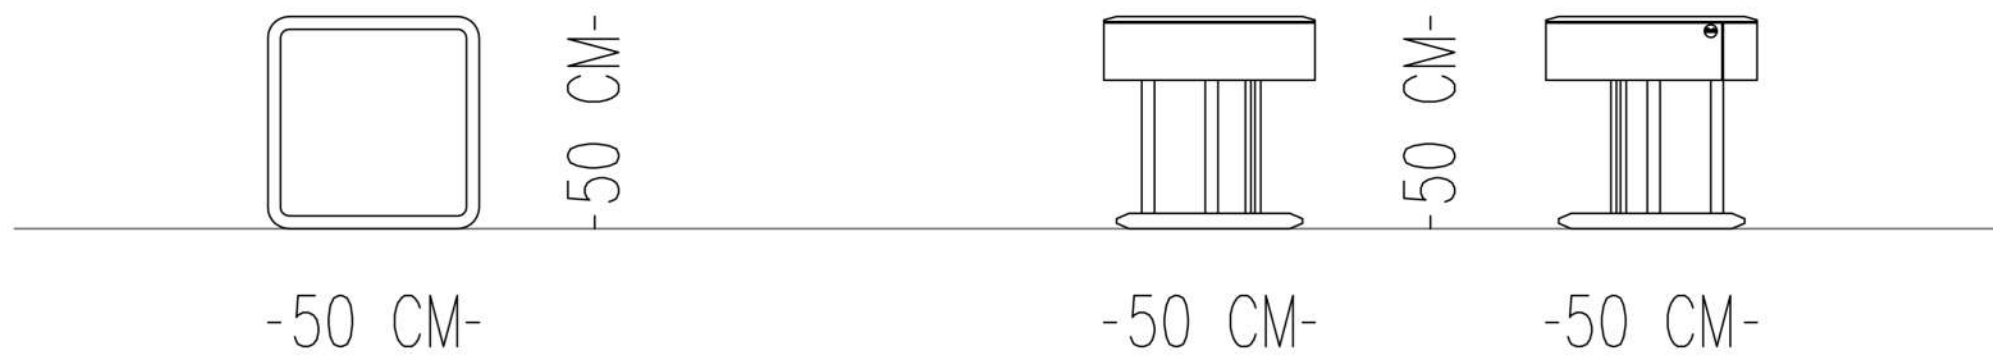

Catalog product

Top
Oak veneering with bitter
brown varnish

Leg
Oak veneering with bitter
brown varnish