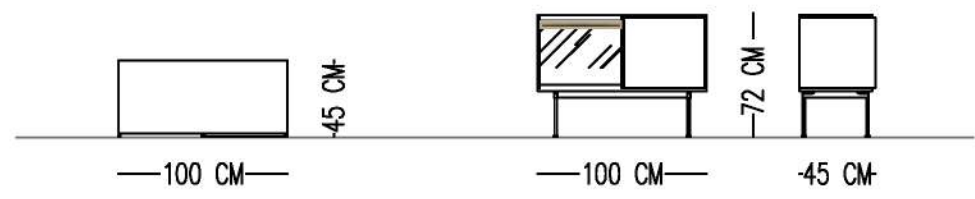

Structure
Oak veneering with black matt varnish

Alternative material:
All Wood veneering and marble and porcelain ceramic in material
catalog

MANIFEST CHEST OF DRAWERS

TECHNICAL SPECIFICATIONS

STRUCTURE OAK VENEERING WITH BROWN VARNISH & SANDBLASTED FINISH