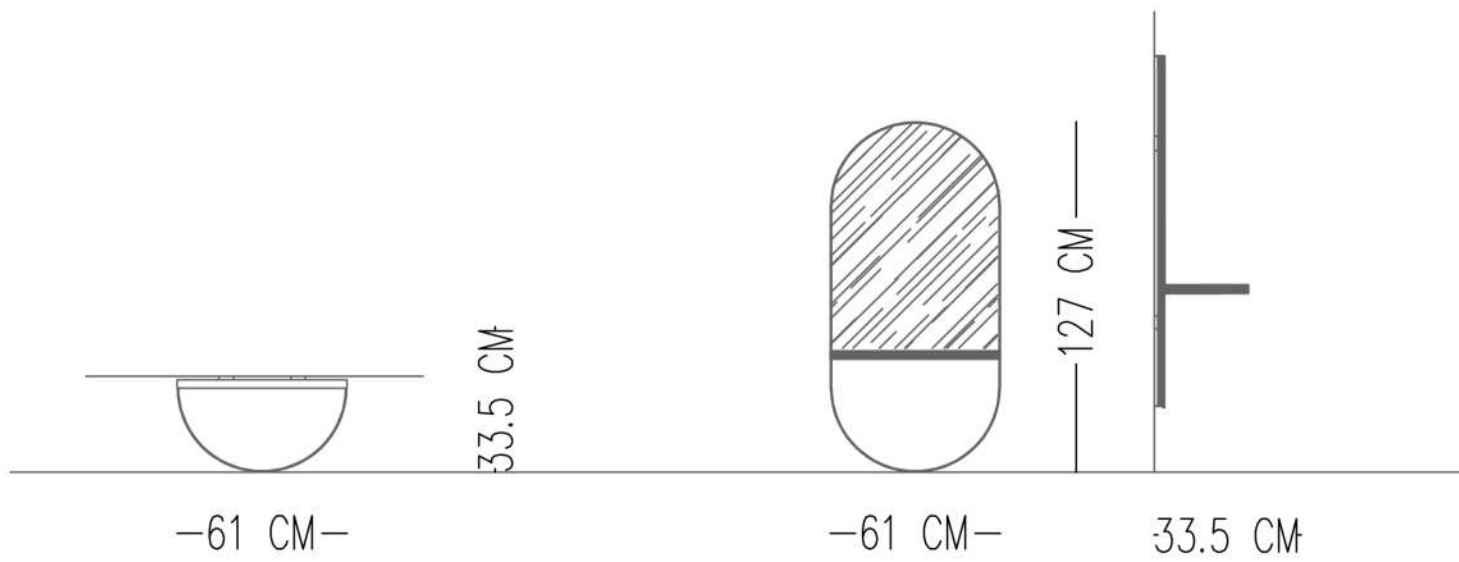

Catalog product

Frame Structure
Painted metal black

Clear Mirror

Porcelain ceramic-calacatta

Alternative material
All metal finishes in Material Catalog
All porcelain ceramics in Material Catalog
All mirror in material catalog