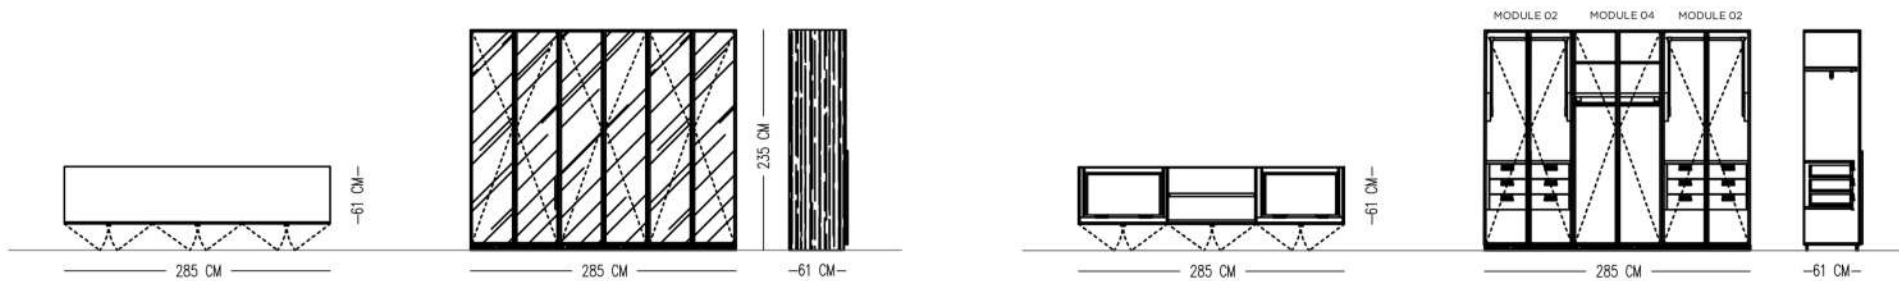

MODULES

Catalog product

Cabinet
Bronze glass

Frame
Dark silver metal finish

Hanger
Faux leather

MARLON WALK-IN WARDROBE

TECHNICAL SPECIFICATIONS

STRUCTURE SANDBLASTED OAK VENEERING ON MDF WITH NATURAL VARNISH
BLACK PAINTED METAL PROFILES