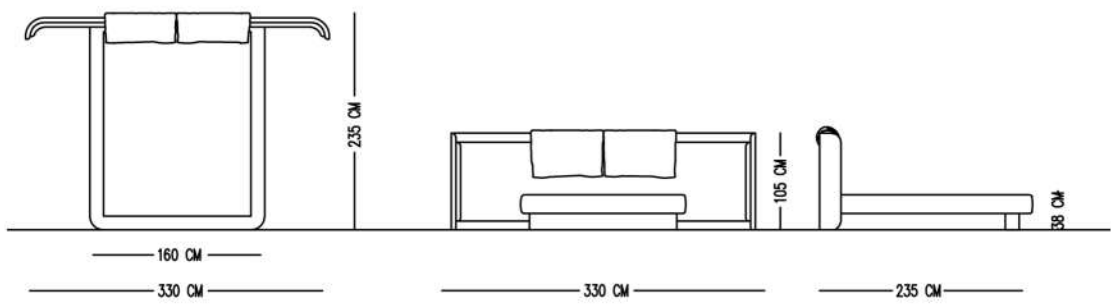

Catalog product

Catalog product-Fabric
N-A46/Nubuck
501

Alternative fabric
Linen,Curl, Faux leather and Plush Linen,