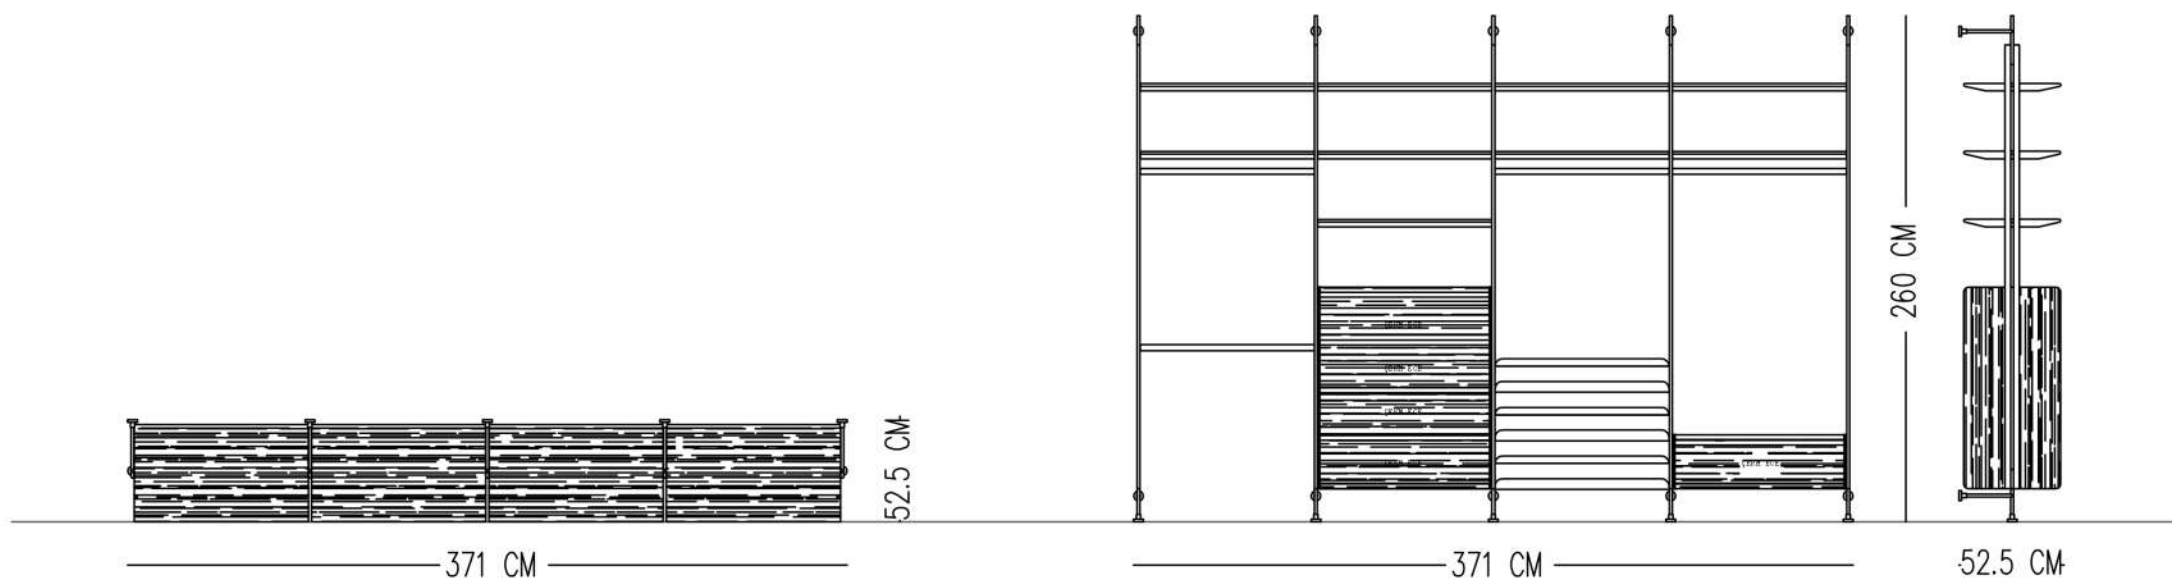

MODULES

Catalog product

Cabinet
Bronze glass

Frame
Dark silver metal finish

Hanger
Faux leather

MARLON WALK-IN WARDROBE

TECHNICAL SPECIFICATIONS

STRUCTURE SANDBLASTED OAK VENEERING ON MDF WITH NATURAL VARNISH
BLACK PAINTED METAL PROFILES