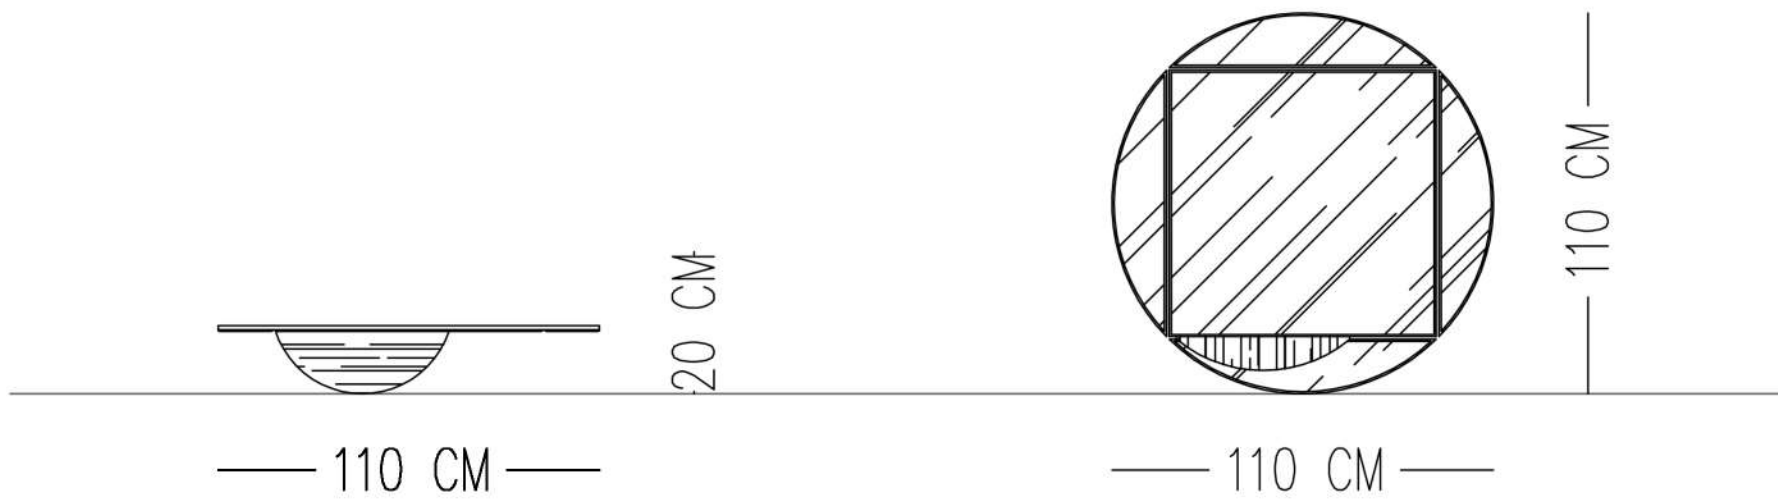

Catalog product

Shelf

Oak veneering with black matt
varnish

Clear Mirror