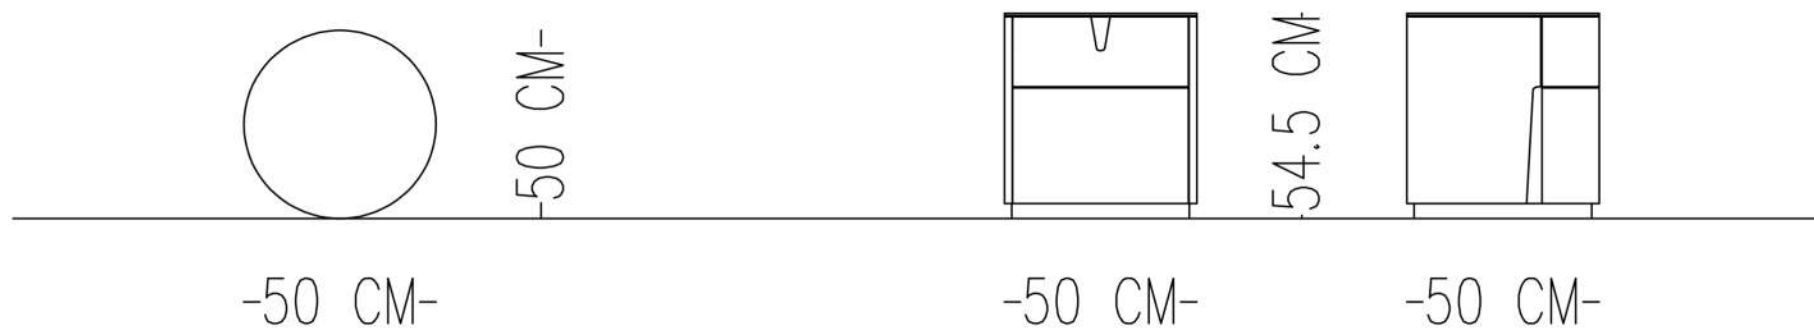

Catalog product

Sandblasted Oakwood Veneering
Black Polish Varnish

Porcelain Ceramic-
Calacatta
Michelangelo-polish

Alternative material:
All Wood veneering and marble and porcelain ceramic in material
catalog