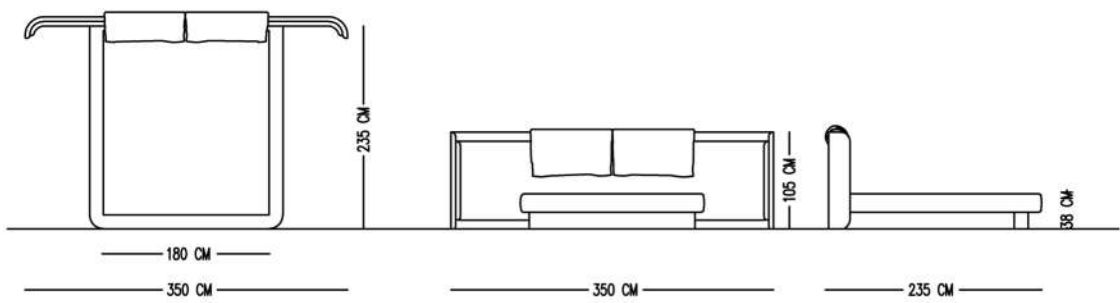

Catalog product

Catalog product-Fabric
N-A46/Nubuck
501

Alternative fabric
Linen,Curl, Faux leather and Plush Linen,