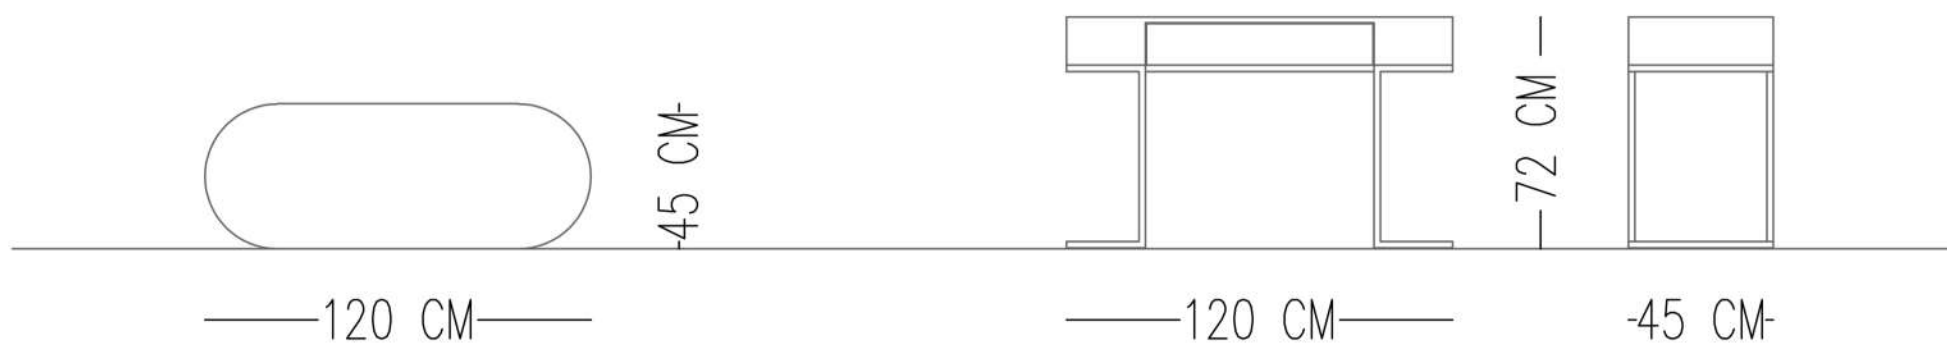

VERDE MAKE UP TABLE

TECHNICAL SPECIFICATIONS

STRUCTURE LACQUER PAINTED ON WOOD

LEG BLACK PAINTED METAL

Catalog product

Catalog product

Lacquer Painted On Wood
- silk matt
Soft touch

Legs
Black metal finish