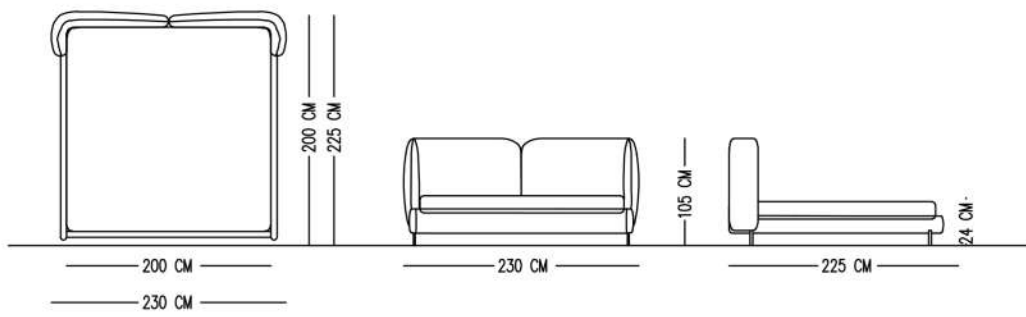

Catalog product

Product Legs

Catalog product-Fabric
N-B12/Boucle
V-12

Black painted metal