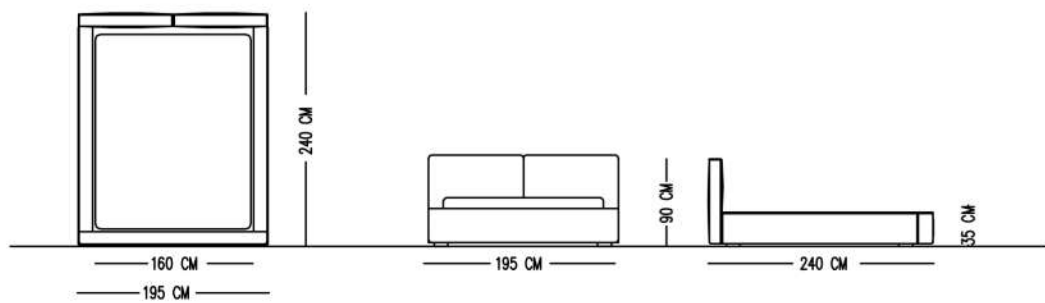

Catalog product

Catalog product-Fabric
N-B28/Boucle
09

Leg
Hidden metal leg