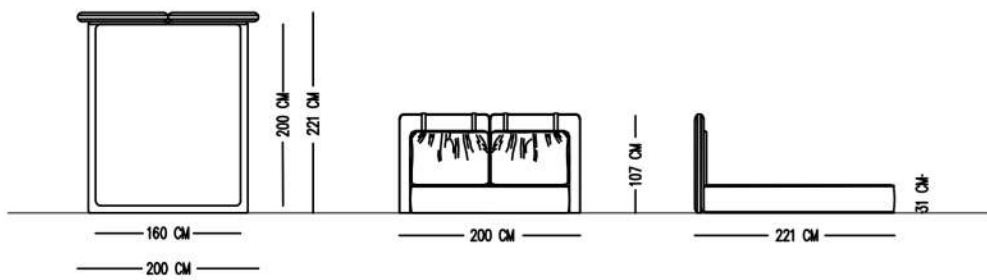

Catalog product

Catalog product-Fabric
N-A15/Nubuck
086

Catalog product-Legs
Hidden leg

Alternative fabric
Linen,Boucle,Nubuck and Linen teddy