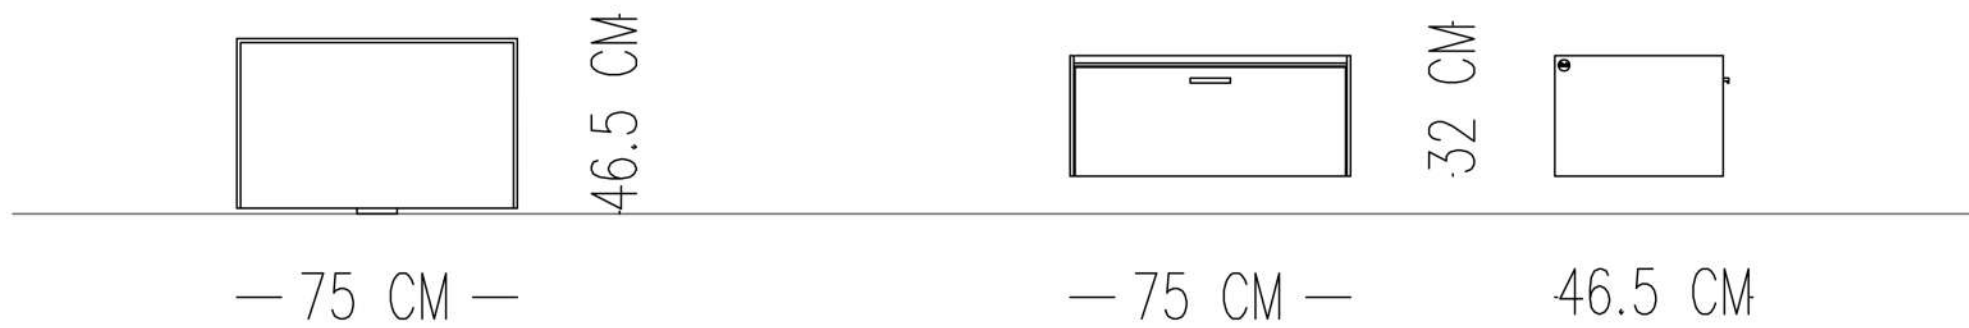

Catalog product

Lacquer painted
on wood (Gloss)
N-09MP