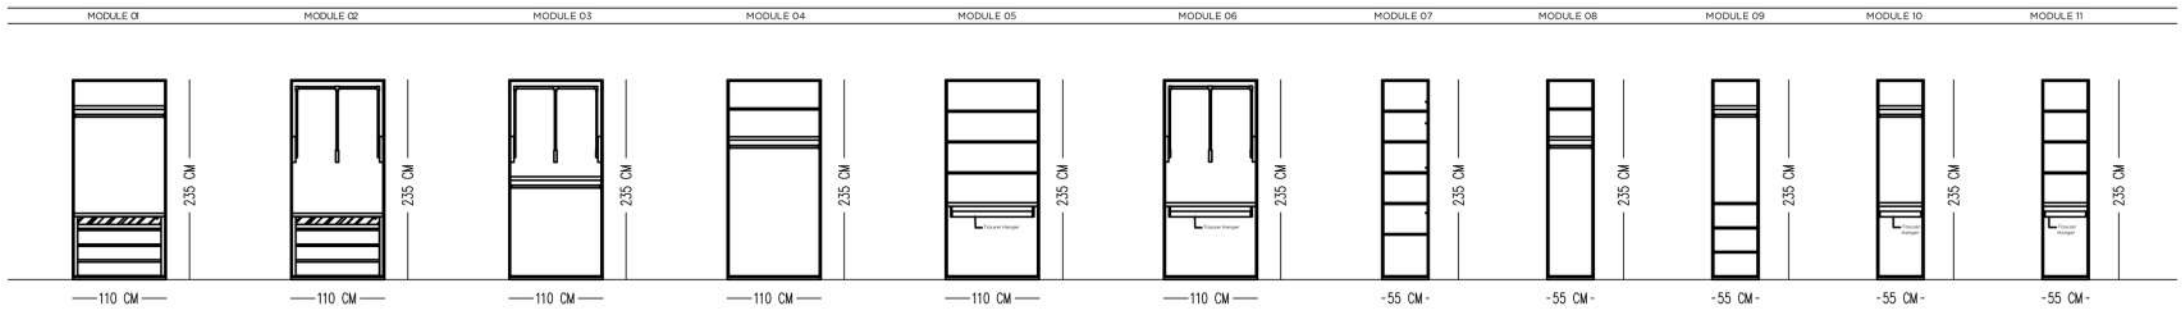

MODULES

Catalog product

Cabinet
Lacquer painted on wood (matt)
Soft touch

Hanger
Black metal

Shelf
Flat cut oak veering with
soft touch varnish & sand-
blasted finish