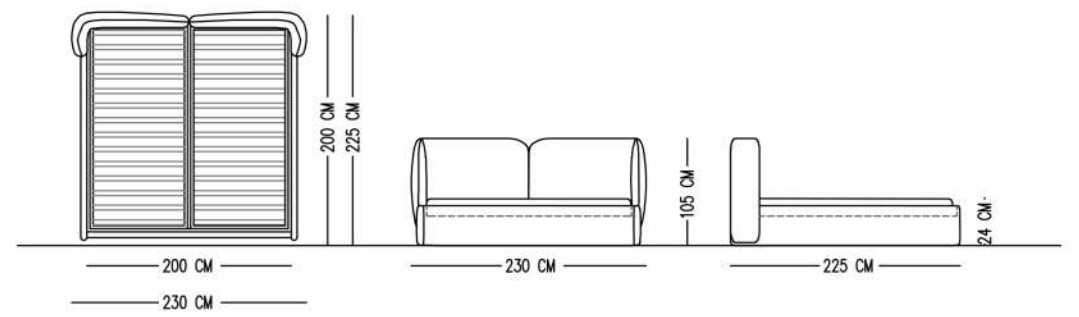

Catalog product

Product Legs

Catalog product-Fabric
N-B12/Boucle
V-12

Black painted metal