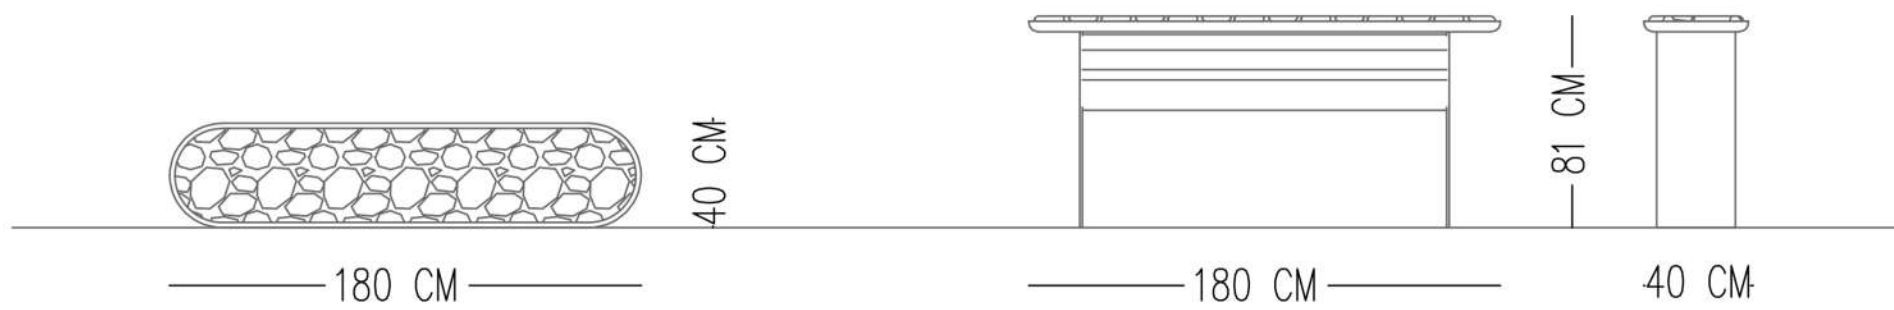

Catalog product
Top
Elegant beige
Honed marble

Sandblasted Oakwood Veneering
Black Polish Varnish

Metal
Painted metal black

Alternative material All marble,oakwood veneering
and metal painted