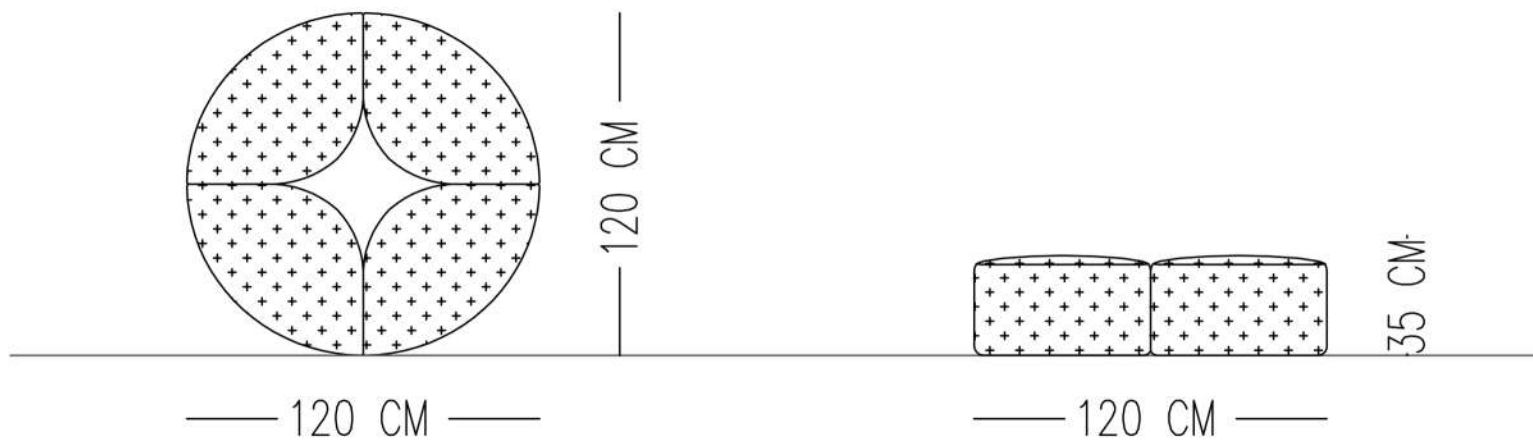

Catalog product-fabric

N-B13/Linen
KREM 02

Inside Fabric

N-A46
501

Catalog product-Legs

Hidden Leg

Alternative fabric
Linen,Boucle,Nubuck and Linen teddy