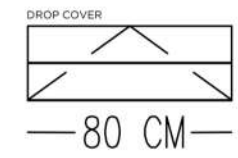

MODULE 04

Catalog product

Structure
Laquer Painted on Wood
(Gloss)
N-01YP

Legs
Clear Glass