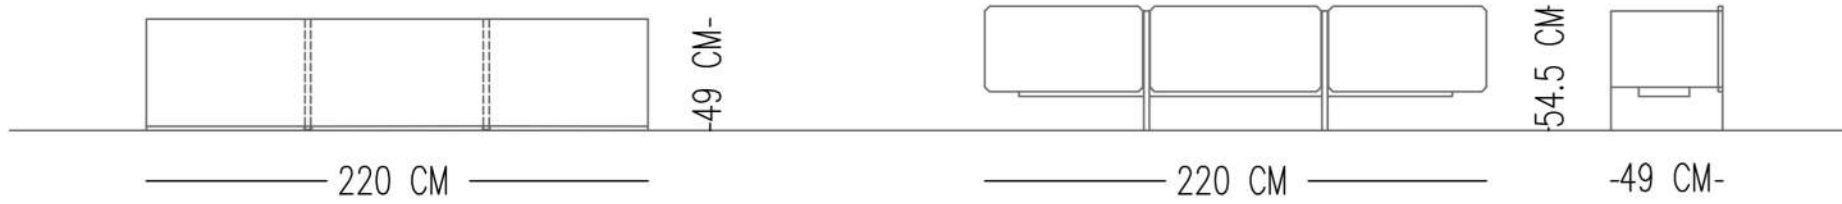

Catalog product

Structure
Oak Wood Veneering with Lacquer Painted on wood
(matt)
Terracotta

Catalog product

Legs
Oak Wood Veneering with Lacquer painted on wood
(matt)
Black

Alternative material
All wood Lacquer Paint
All Oak Wood Veneering

Alternative material All metal finishes