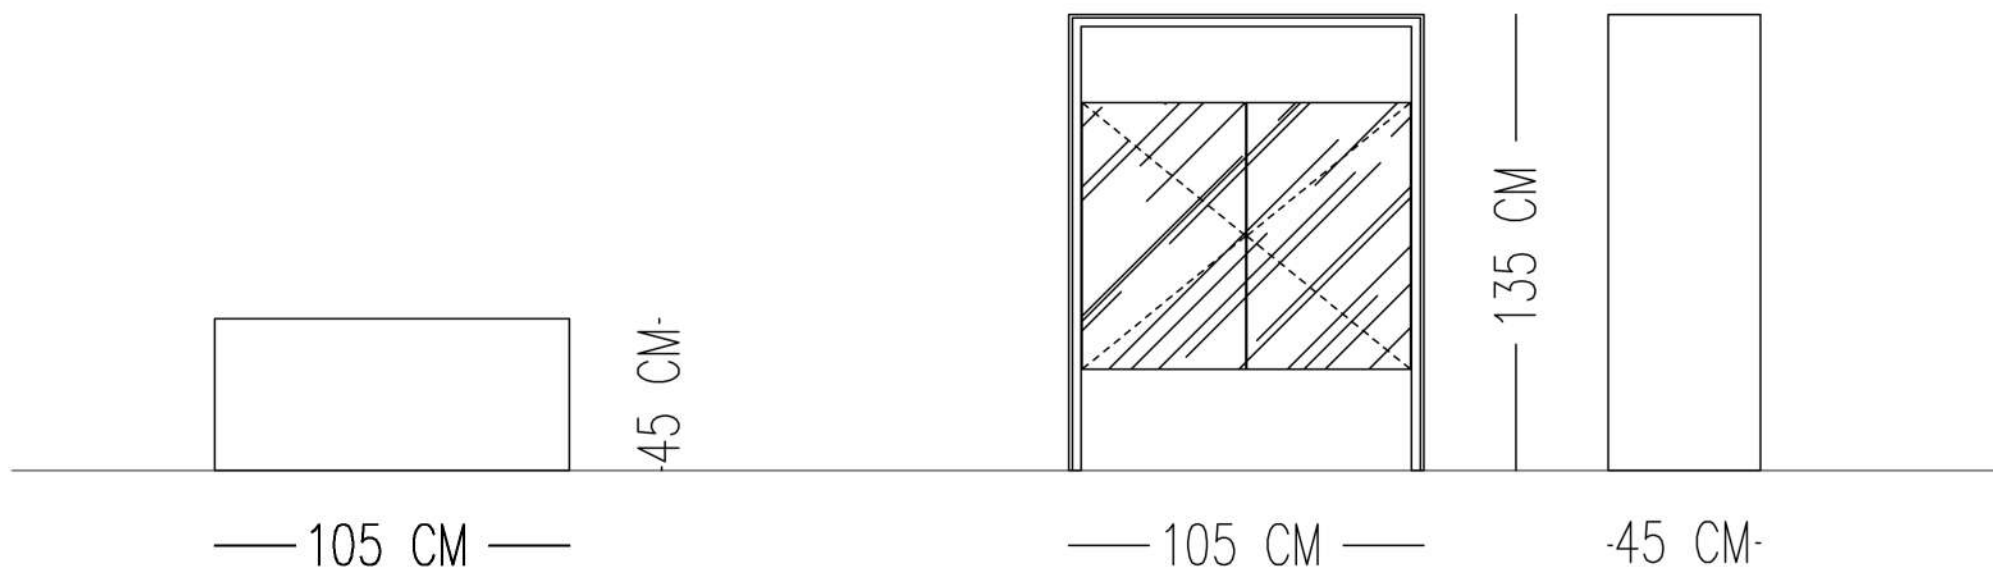

Catalog product

Structure
Laquer Painted on
(Matt)
N-02HM

Cabinet
Laquer Painted on
(Gloss)
N-02HP

Inside
Flat cut oak veering with
natural varnish &
sandblasted finish