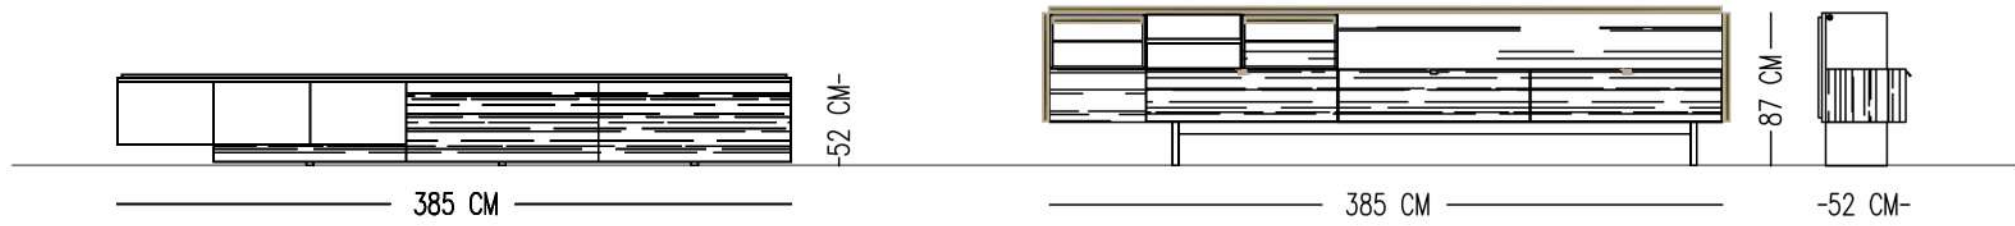

Catalog product

Top Structure
Lacquer painted on wood (matt)
N-03K19

Back
Oak veneering with brown
varnish&Sandblasted finish

Self
Clear glasss

Under Structure
Oak veneering with brown var-
nish&Sandblasted finish