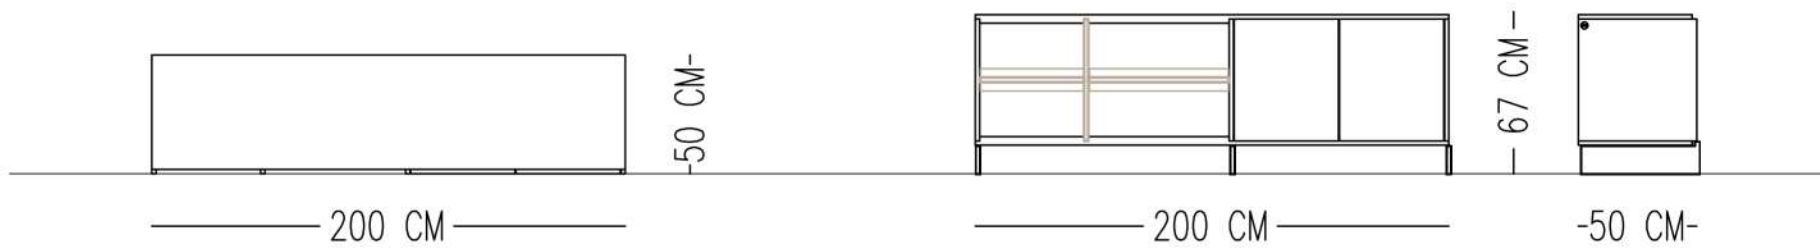

Catalog product

Structure
Cabinet
Laquer Painted on (Matt)
N-03K19

Top
Laquer Painted on (Matt)
State Lavender

Shelf
Clear Glass

Frame
Dark silver
metallic finish