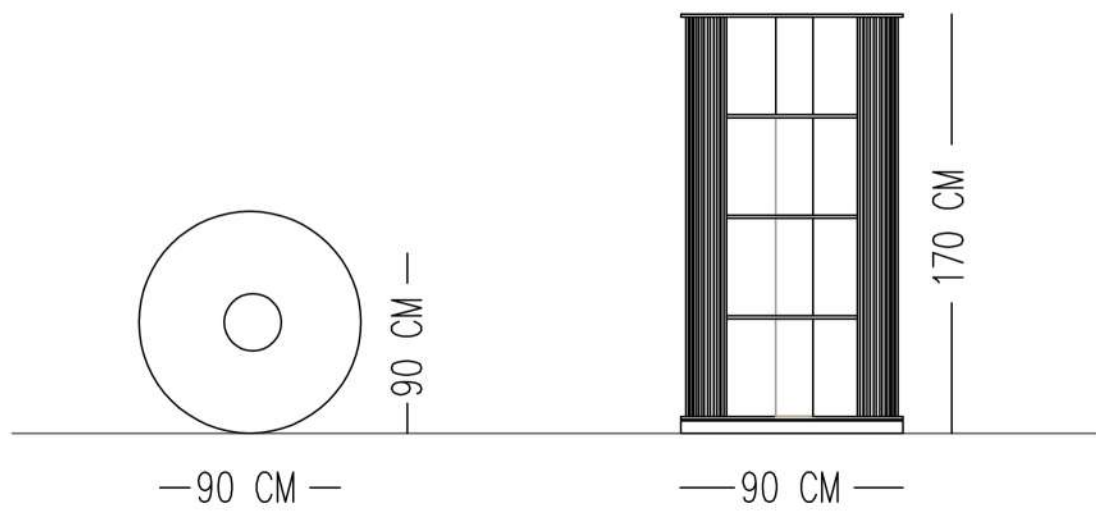

Catalog product
Structure
Oak veneering with bitter
brown varnish