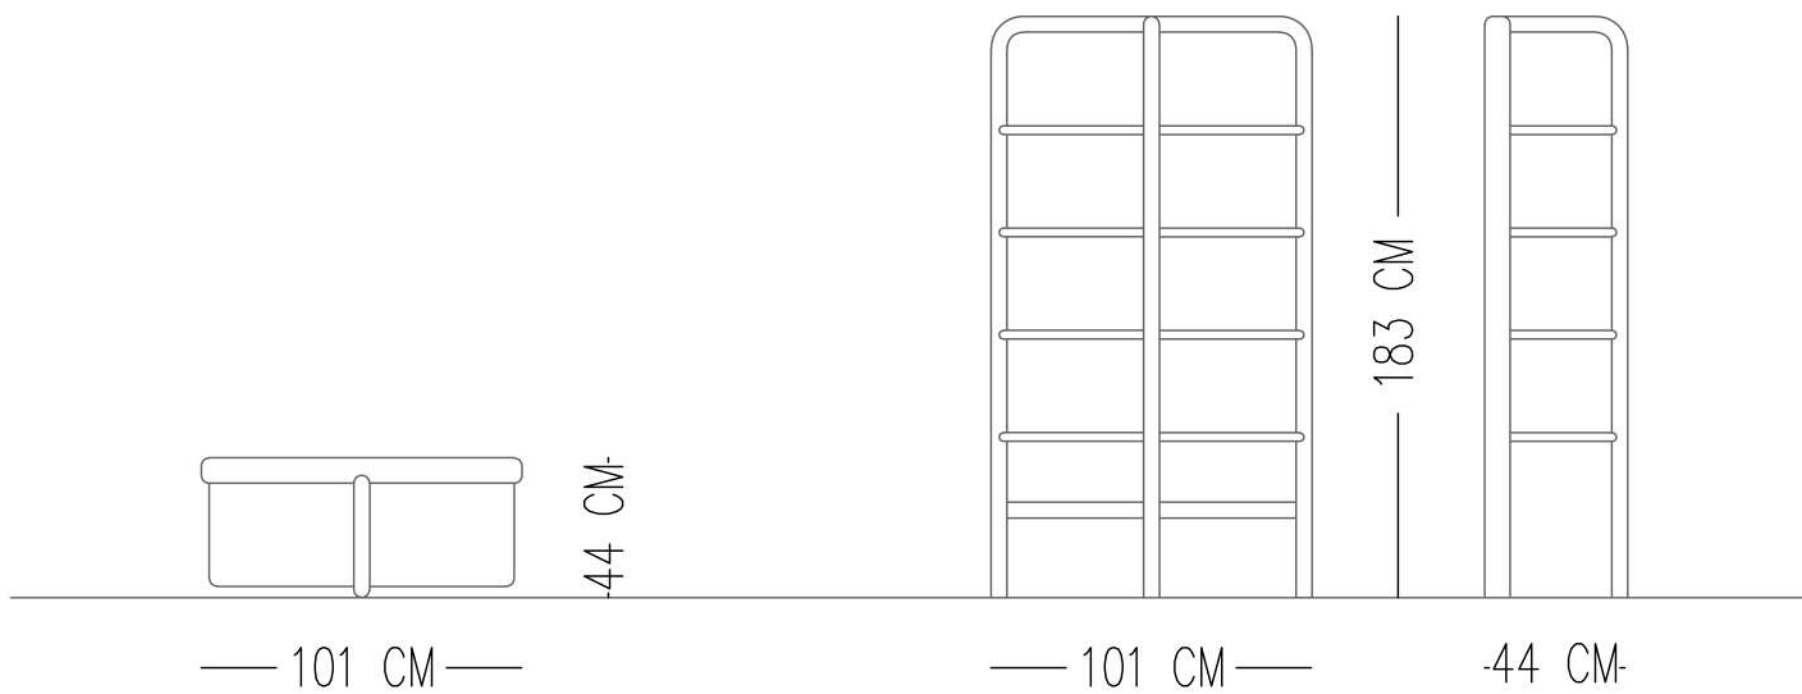

Catalog product

Fabric
N+A84/Leather
Bordo

Catalog product

Wood
Sandblasted Oak Wood Veneering
with black Varnish

Alternative material All fabric,Lacquer paint and metal