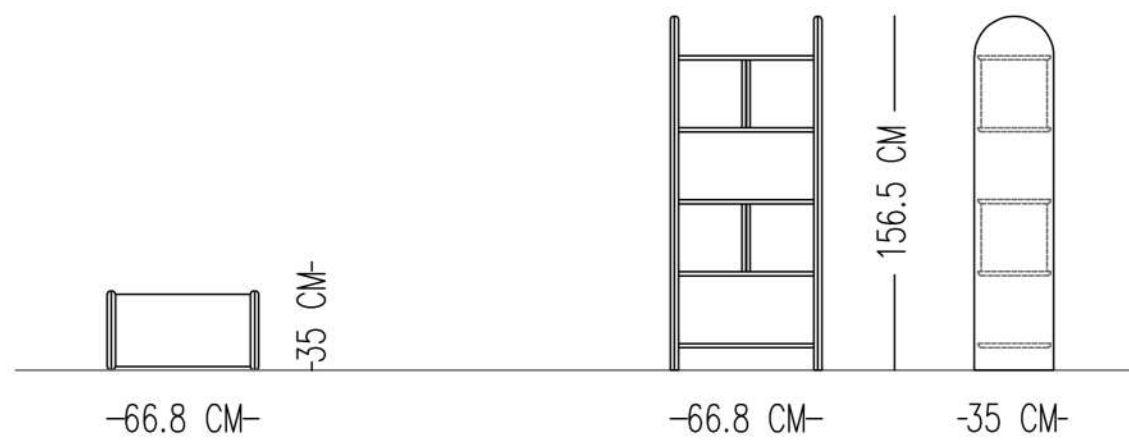

LYDIA BOOKSHELF

TECHNICAL SPECIFICATIONS

STRUCTURE: LACQUER PAINT ON WOOD (MATT)

MODULES

MODULE 01

Catalog product

Structure
Lacquer painted on wood (Matt)
N-03K19

ETERNA BOOKSHELF