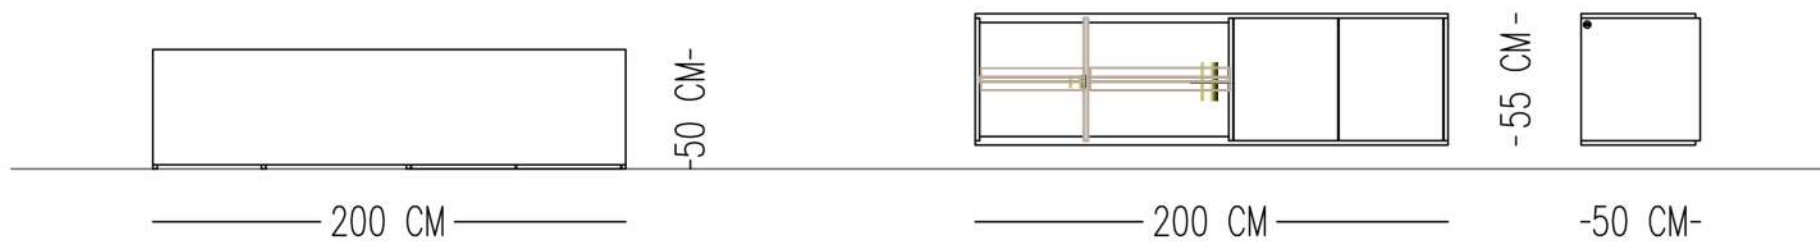

Catalog product

Structure
Cabinet
Laquer Painted on (Matt)
N-03K19

Top
Laquer Painted on (Matt)
State Lavender

Shelf
Clear Glass

Frame
Dark silver
metallic finish