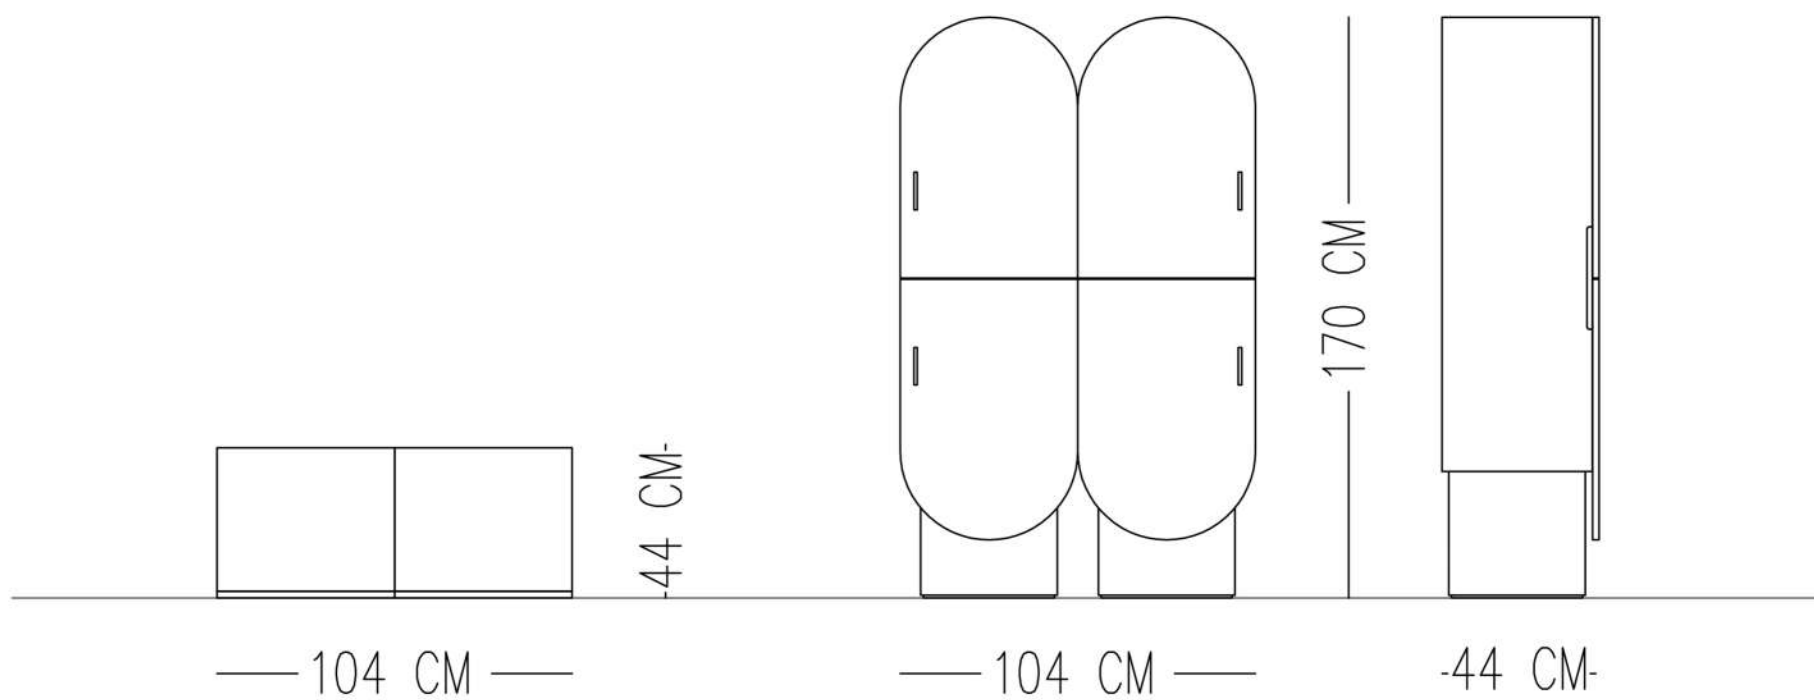

Catalog product

Structure
Oak veneering
with bitter brown varnish

Leg
Oak wood veneering
with bitter brown varnish

Metal Details
Matt silver metallic finish