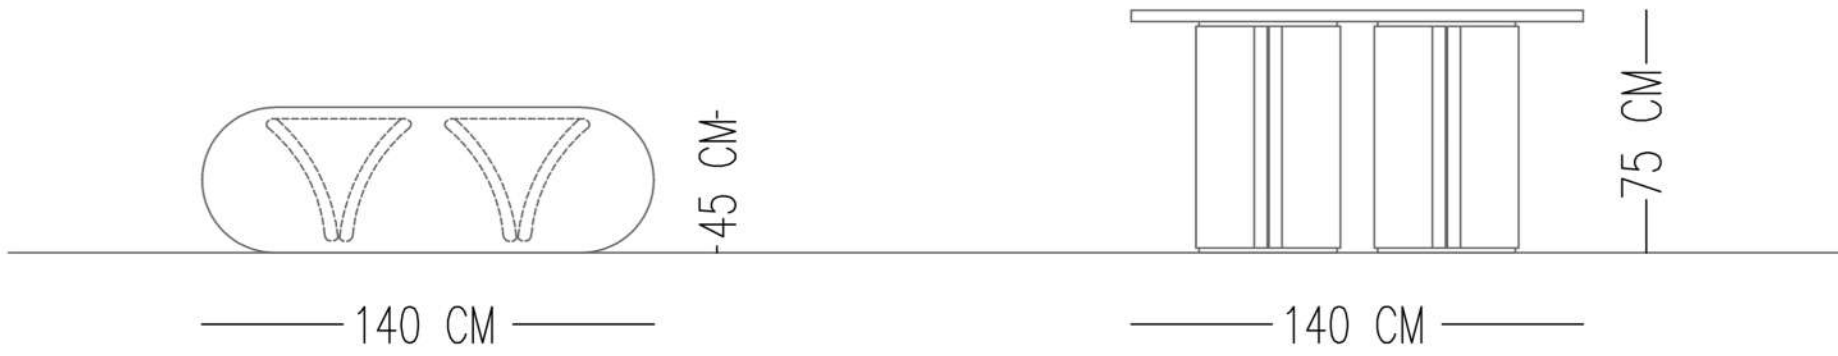

ASTRA CONSOLE TABLE

TECHNICAL SPECIFICATIONS

INTERIOR STRUCTURE

TOP: NATURAL STONE

BASE: NATURAL VENEERING

Catalog product

Top
Natural Stone

Leg
Natural veneering