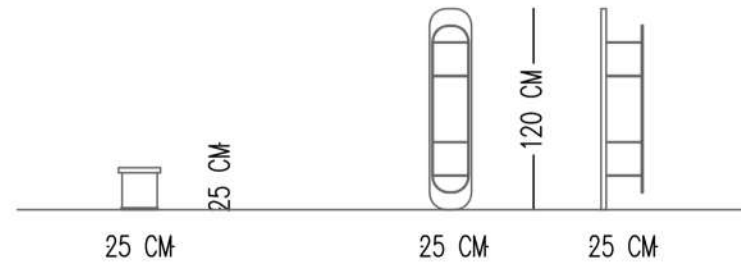

Catalog product
Structure
Lacquer Painted on Wood
Soft touch

Catalog product
Metal Shelf Unit
Cinnamon

Plexy
Bronze

Alternative material All oak wood lacquer painted
and metal