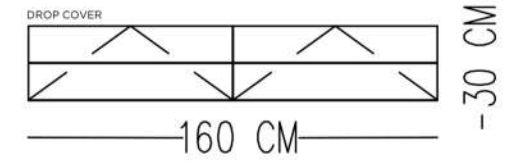

MODULE 05

Catalog product

Structure
Laquer Painted on Wood
(Gloss)
N-01YP

Legs
Clear Glass