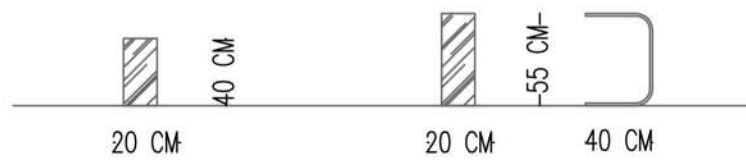

MODULES

MODULE 01 (Plexy)

MODULE 02 (Metal Shelf Unit)

Catalog product
Structure
Lacquer Painted on Wood
Soft touch

Catalog product
Metal Shelf Unit
Cinnamon

Plexy
Bronze

Alternative material All oak wood lacquer painted
and metal