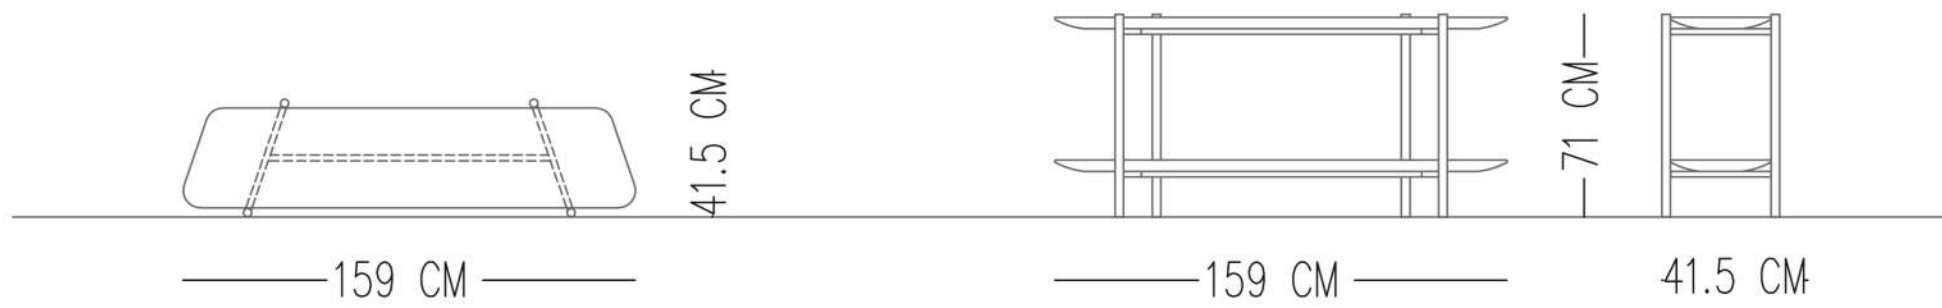

Catalog product
Shelves
Oak wood veneering
natural

Catalog product
Legs
Black metal

Alternative material All wood Veneering and
metal in

DOMINO CONSOLE TABLE

TECHNICAL SPECIFICATIONS

STRUCTURE

TOP: MARBLE

BASE: SANDBLASTED OAKWOOD VENEERING WITH BLACK POLISH VARNISH