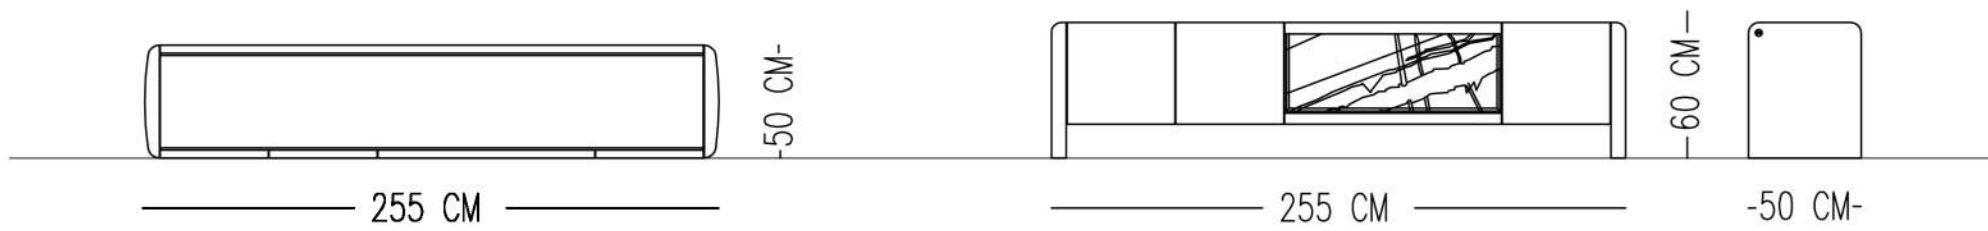

Catalog product
Structure
Oak veneering with bitter
brown varnish

Open compartment
Calacatta michelangelo polish