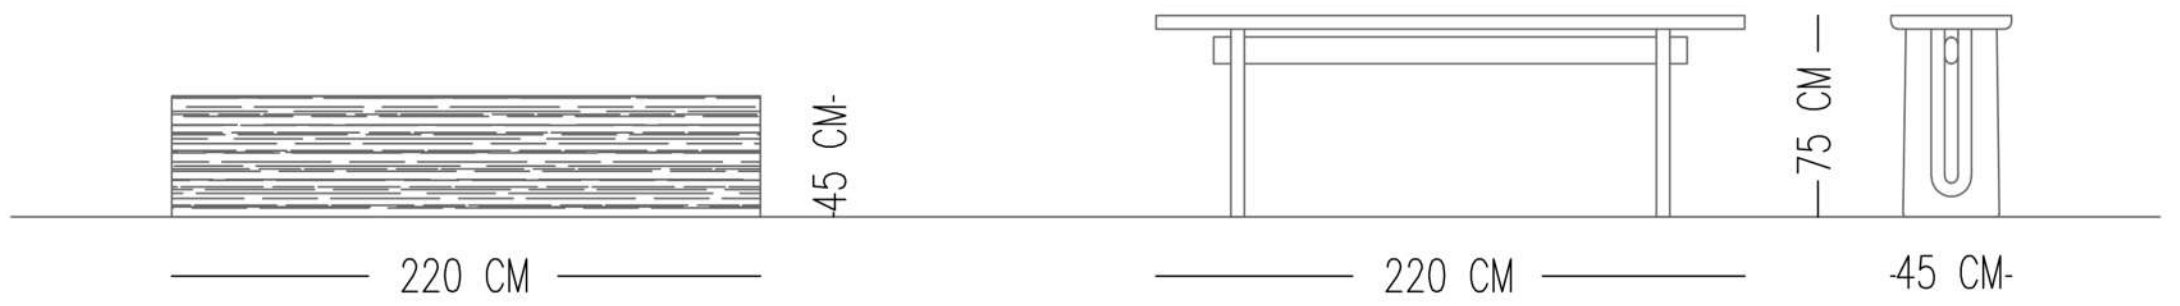

Top&Leg
Oak veneering with black matt varnish

Alternative material All oak wood veneering and
all Lacquer paint