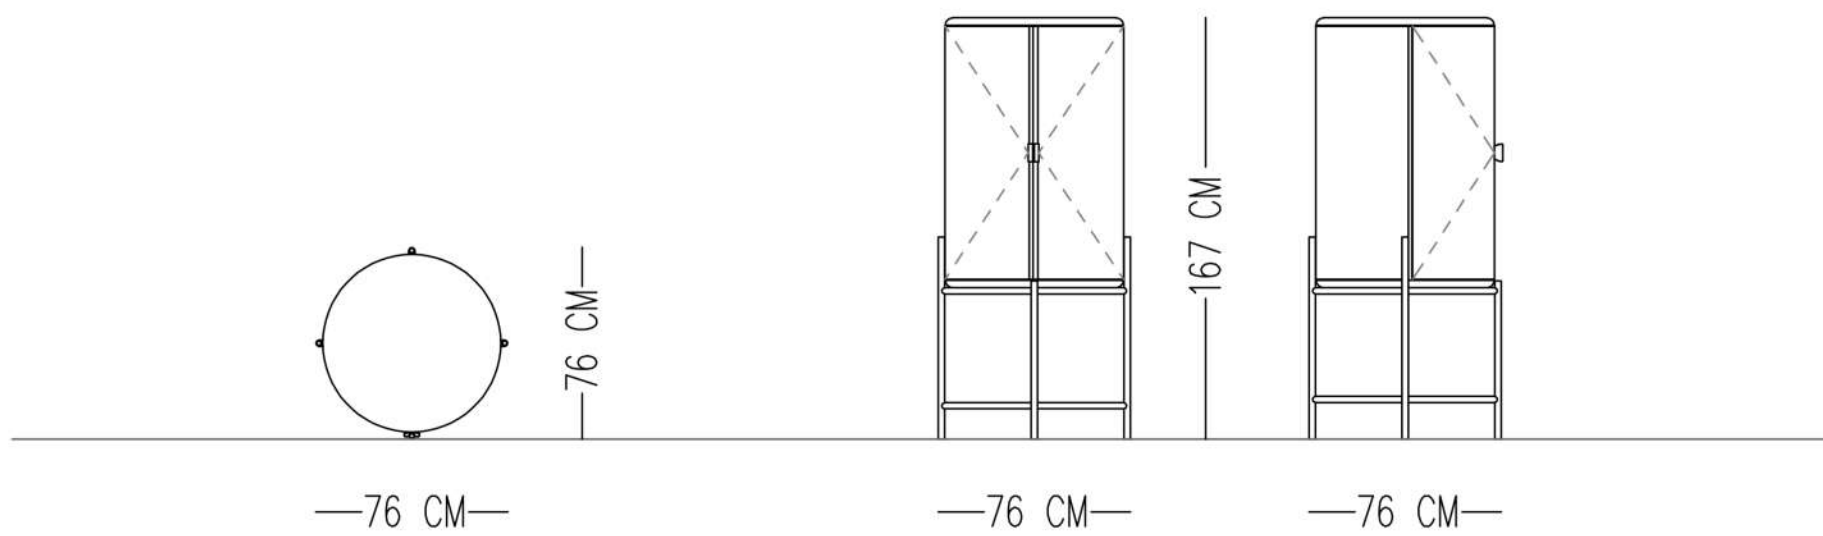

Catalog product

Structure
Lacquer painted on wood (Gloss)
N-02HP

Leg
Chromium