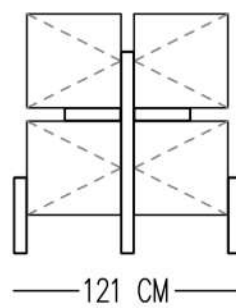

LEGS: LACQUER PAINTED ON WOOD (GLOSS)

MODULES

MODULE 01

MODULE 02

MODULE 03

Catalog product

Structure
Oak veneering with bitter brown varnish

Cabinet
Lacquer painted on wood (Gloss)
N-03K19