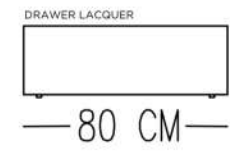

MODULE 03

Catalog product

Structure
Laquer Painted on Wood
(Gloss)
N-01YP

Legs
Clear Glass