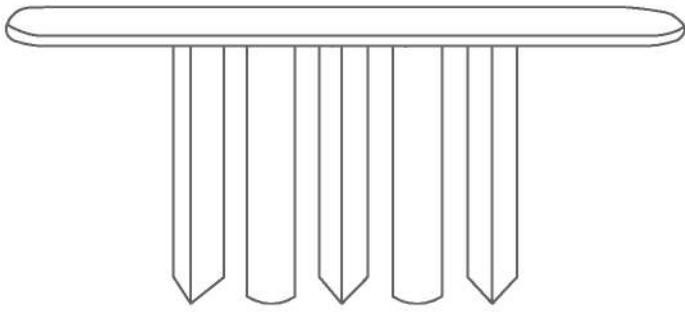

Catalog product

Top
Lacquer Painted on wood (matt)
Cinnamon

Alternative material
All wood Lacquer Paint
All ral color
All porcelain ceramic

Catalog product

Legs
Painted metal
(matt)
Cinnamon

Alternative material
All painted metal colors
All ral color