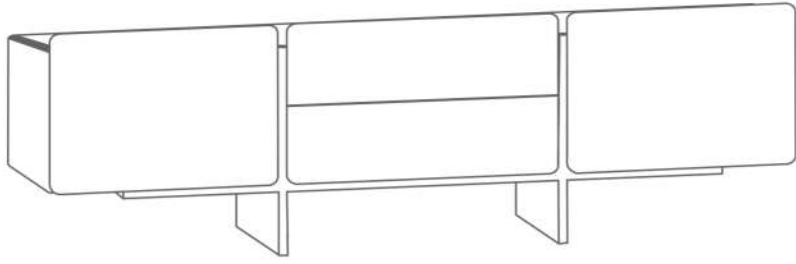

Catalog product

Structure
Oak Wood Veneering with Lacquer Painted on wood
(matt) terracotta

Catalog product

Legs
Oak Wood Veneering with Lacquer painted on wood
(matt) black

Alternative material
All wood Lacquer Paint
All Oak Wood Veneering

Alternative material All metal finishes