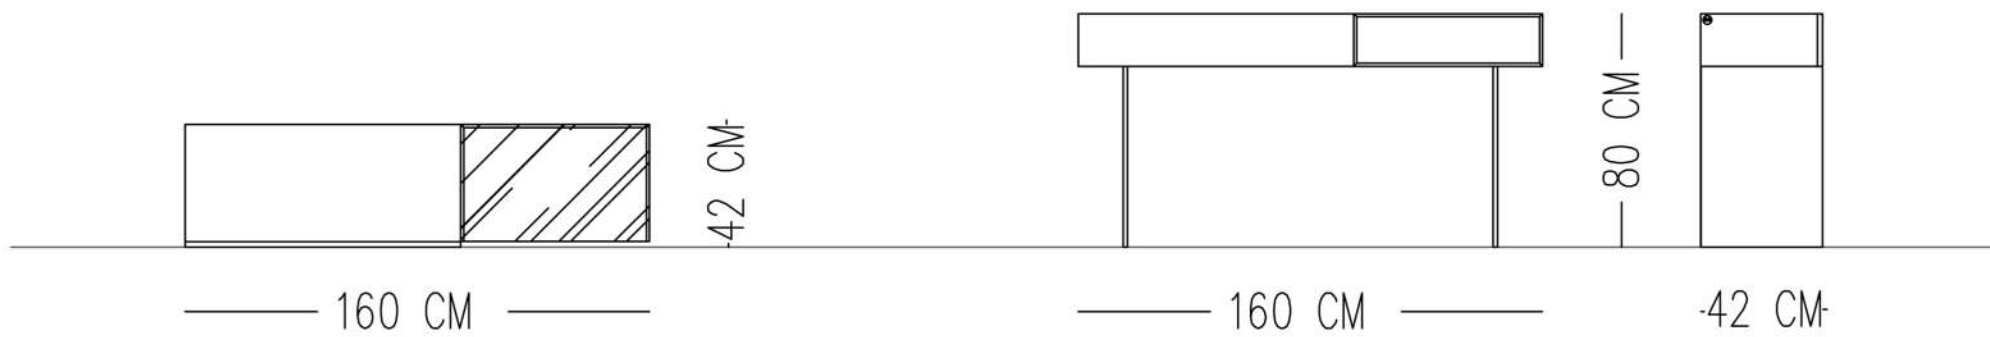

Catalog product

Top

Clear Glass + Oak veneering
with black matt varnish with
rose shine

Leg

Clear Glass