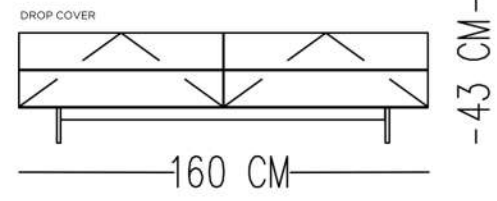

Catalog product

Structure
Laquer Painted on Wood
(Gloss)
N-01YP

Legs
Clear Glass