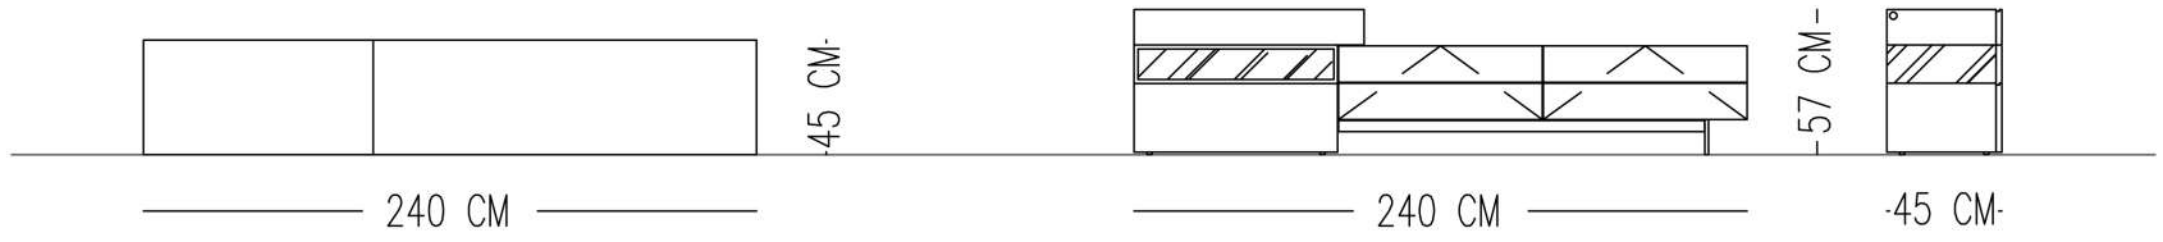

Catalog product

Structure
Laquer Painted on Wood
(Gloss)
N-01YP

Legs
Clear Glass