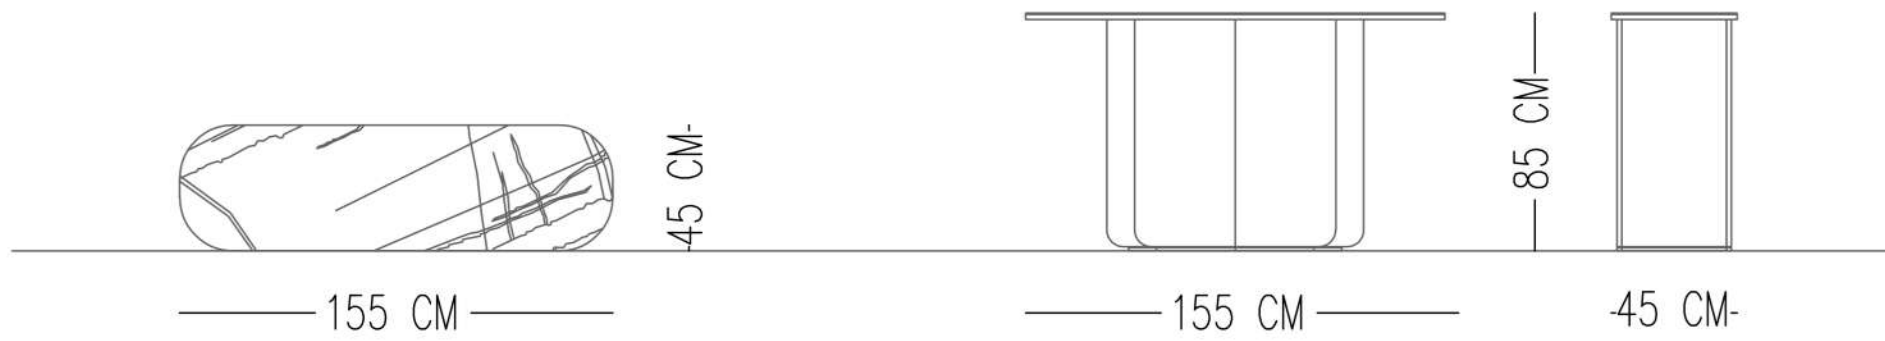

TECHNICAL SPECIFICATIONS

TOP: PORCELAIN CERAMIC-5 MM
OAK WOOD LACQUER PAINTED (INSIDE DIFFERENT COLOR) SILK MAT

Catalog product
Leg
Lacquer Painted on Wood

Soft touch

Catalog product

Leg Inside
Lacquer Painted On Wood
(Matt)