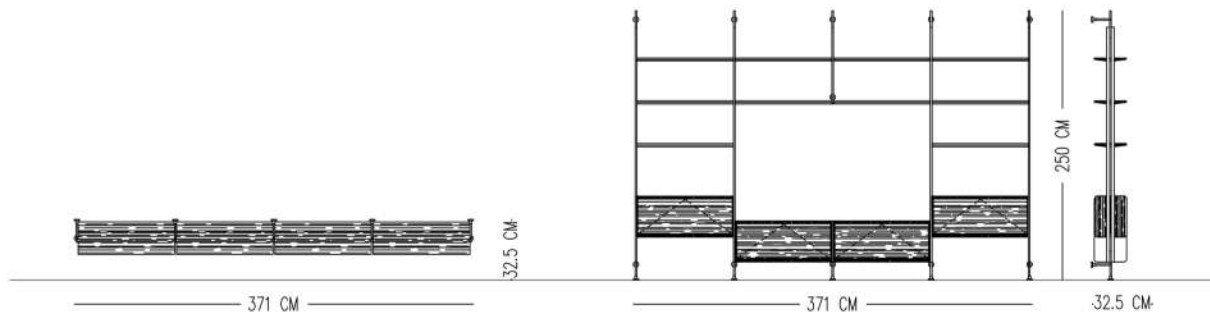

MODUALTION CONSIST OF 3 DIFFERENT FUNCTIONS ALL MODULES CAN BE CONNECTED WITH EACH OTHER

- 1- BUFFET
- 2- TV
- 3- STUDY DESK

Catalog product

Structure
Oak Veneering With Black Matt Varnish

Catalog product

Legs
Painted metal black

Alternative material

All metal finishes
All Oak wood Veneering
Metal-satine blush and all ral color