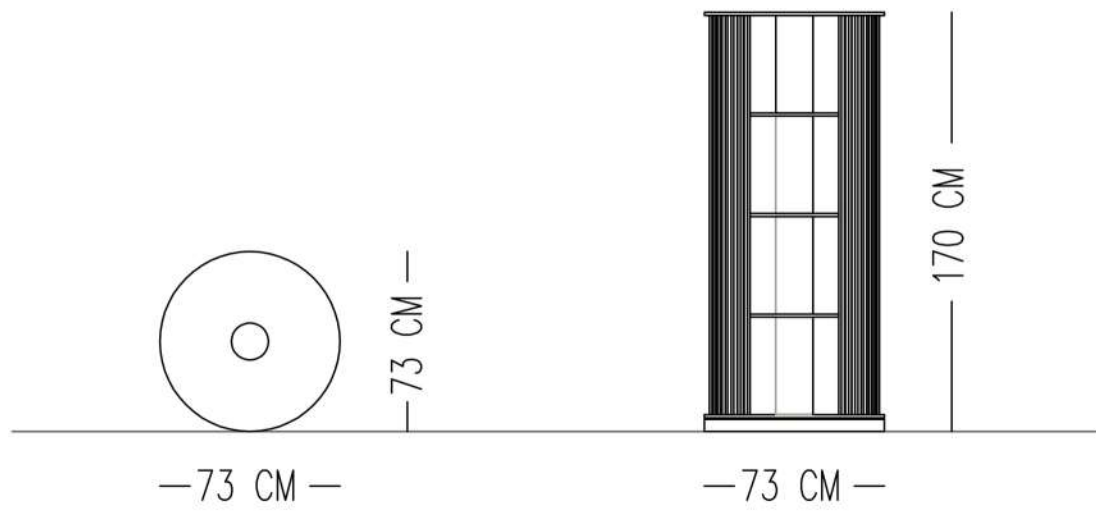

Catalog product
Structure
Oak veneering with bitter
brown varnish