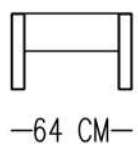

MODULES

MODULE 01