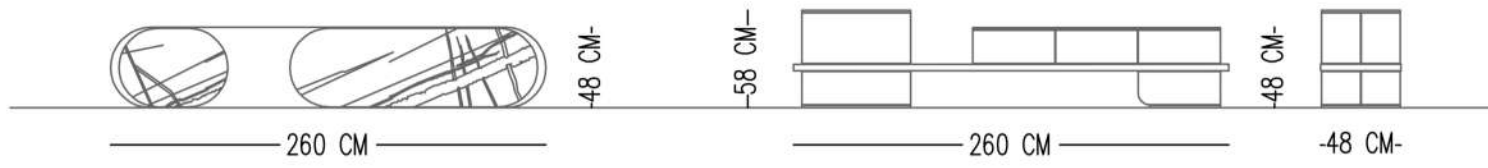

MODULES

MODULE 01 (Plexy)

MODULE 02 (Metal Shelf Unit)

Catalog product
Structure
Lacquer Painted on Wood
Soft touch

Catalog product
Metal Shelf Unit
Cinnamon

Plexy
Bronze

Alternative material All oak wood lacquer painted
and metal