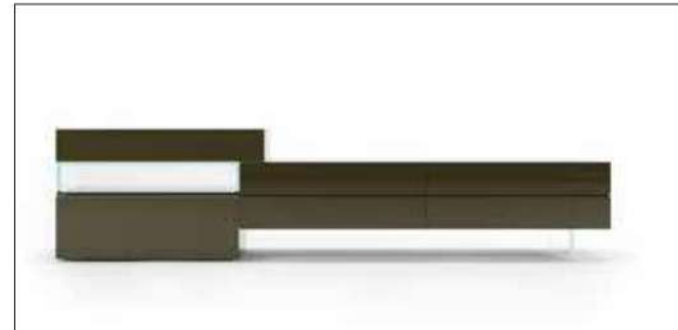

ROSA TV UNIT

TECHNICAL SPECIFICATIONS

STRUCTURE	LACQUER PAINTED ON WOOD (GLOSS)
LEG	CLEAR GLASS