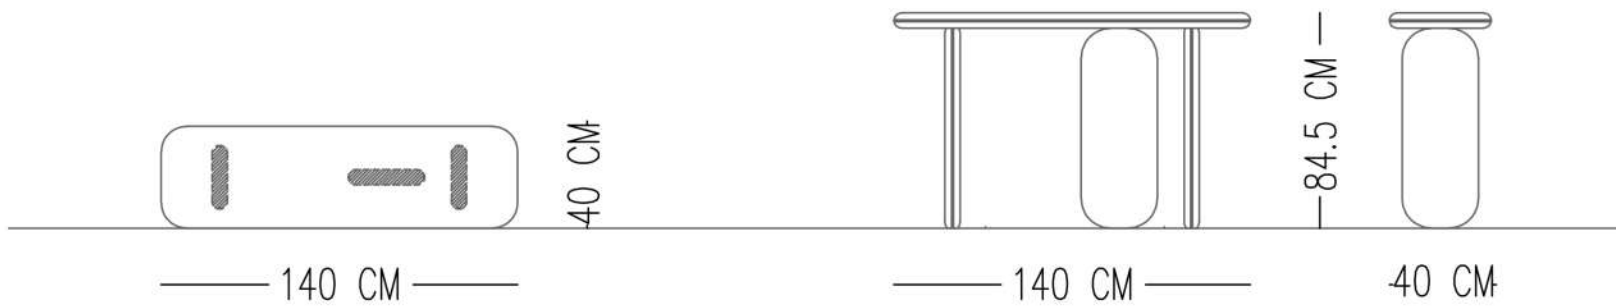

Catalog product

Top
Sandblasted Oak Wood Veneering with black Varnish

Catalog product

Legs
Sandblasted Oak Wood Veneering with black Varnish

Alternative material All Oak wood veneering
**If Natural oak is chosen, the color may be different from the edge wood

Alternative material All Oak wood veneering