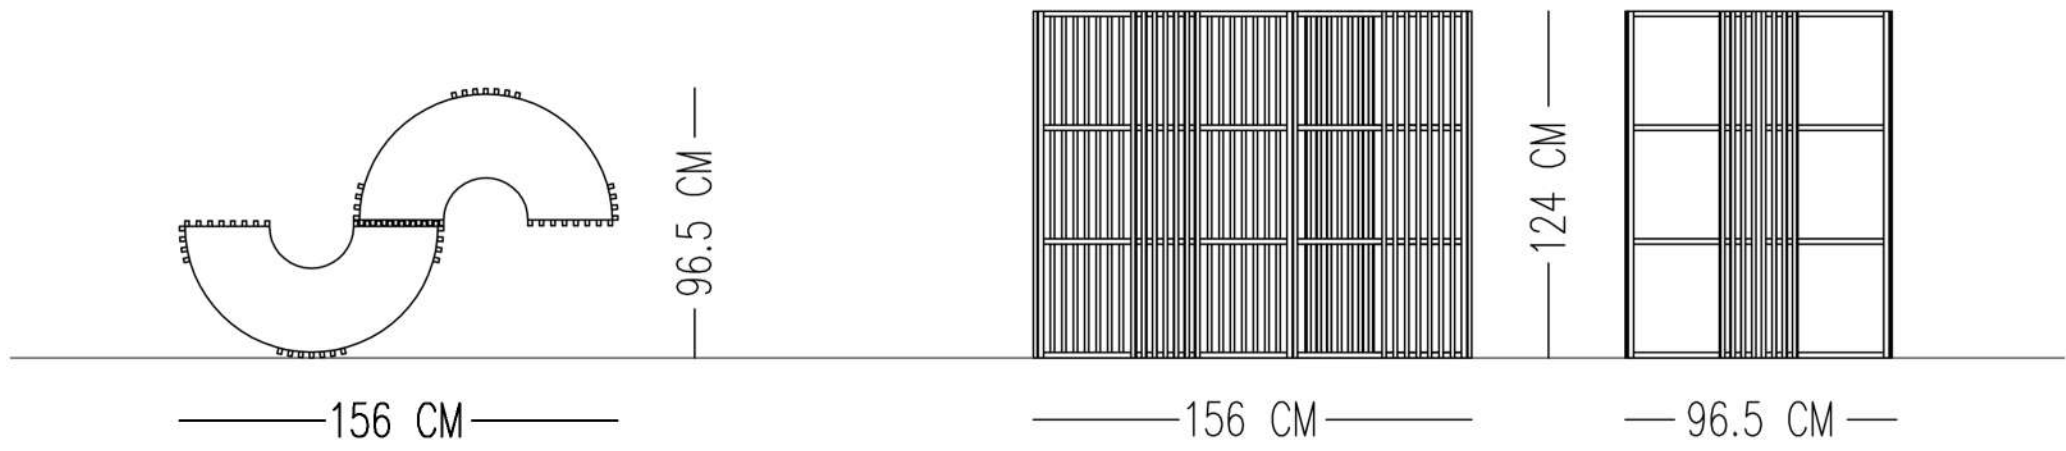

STRUCTURE OAK VENEERING WITH BITTER BROWN VARNISH

INSIDE LINEN FLOOR LAMP

Catalog product
Structure
Oak veneering with bitter
brown varnish

LOOP BOOKSHELF

TECHNICAL SPECIFICATIONS

STRUCTURE OAK VENEERING WITH BITTER BROWN VARNISH