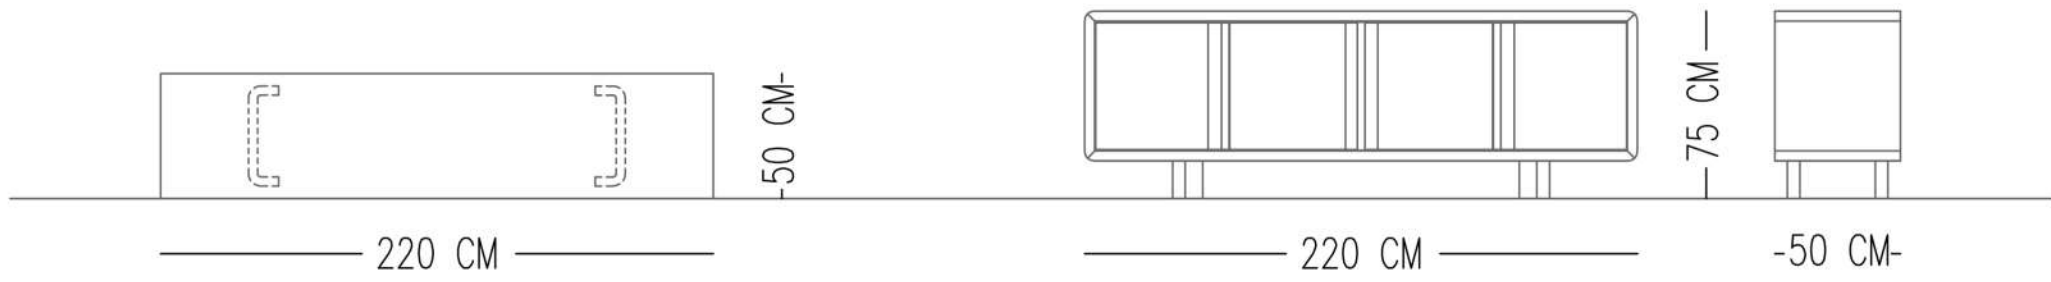

Catalog product

Wood 04
Oak Veneering with
Black matt varnish-sandblasted
detail

N-A46-Nubuck
308

Catalog product legs

Wood 04
Oak Veneering with
Black matt varnish-sandblasted detail

Alternative material
Base-All wood veneering
Cabinet doors-All fabric