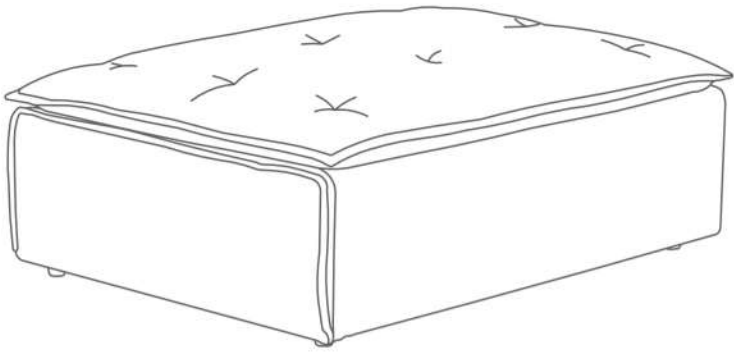

Catalog product-fabric
N-A10/Linen
43851

Catalog product-Legs
Hidden Leg

Alternative fabric
Linen,Soft velvet and Nubuck