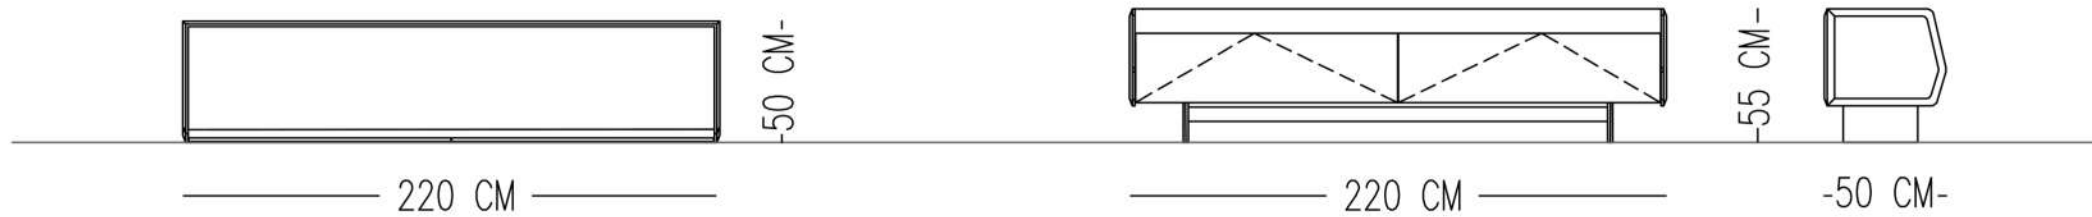

Catalog product

Structure
Lacquer Painted on wood (gloss)
Ruby

Catalog product

Legs
Lacquer Painted on wood (matt)
Black

Alternative material All oak wood lacquer painted
and metal