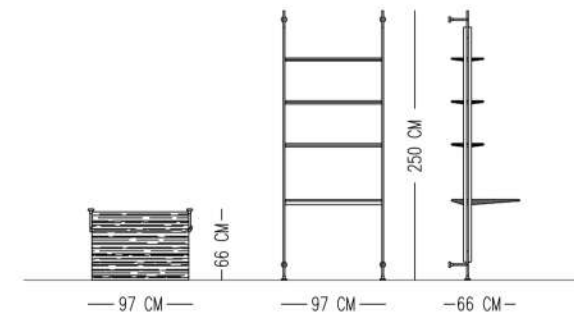

MARLON TV UNIT & BOOKSHELF

TECHNICAL SPECIFICATIONS

STRUCTURE

OAK VENEERING ON MDF WITH SANDBLASTED BLACK PAINT
BLACK PAINTED METAL PROFILES

STUDY DESK MODULE

MODUALTION CONSIST OF 3 DIFFERENT FUNCTIONS ALL MODULES CAN BE CONNECTED WITH EACH OTHER