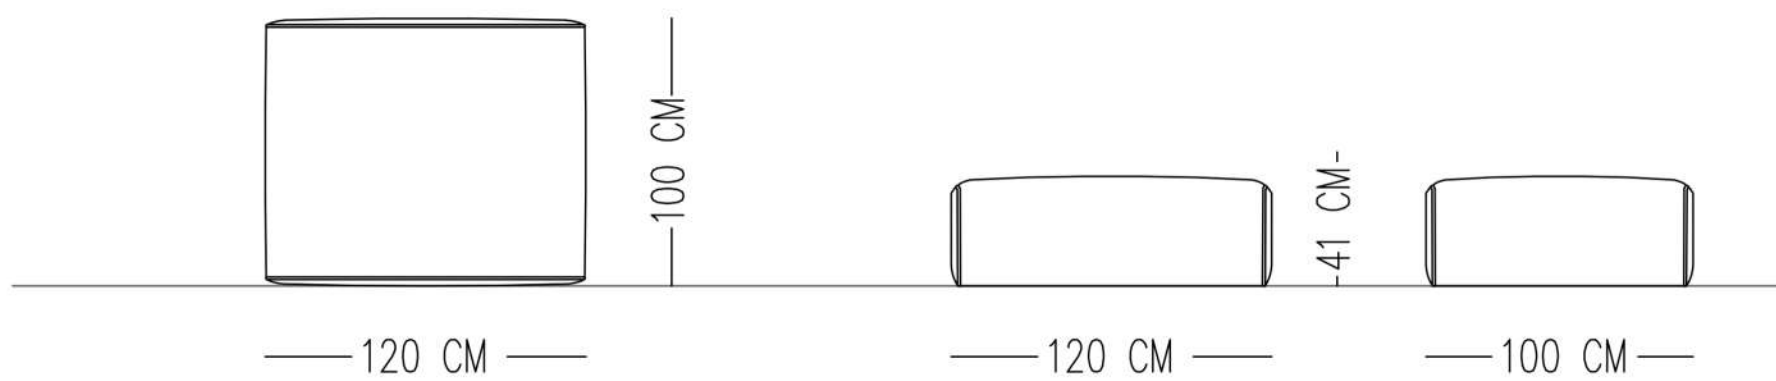

Catalog product-fabric
Kinali-7

Alternative fabric
Linen, Boucle, Nubuck and Linen teddy