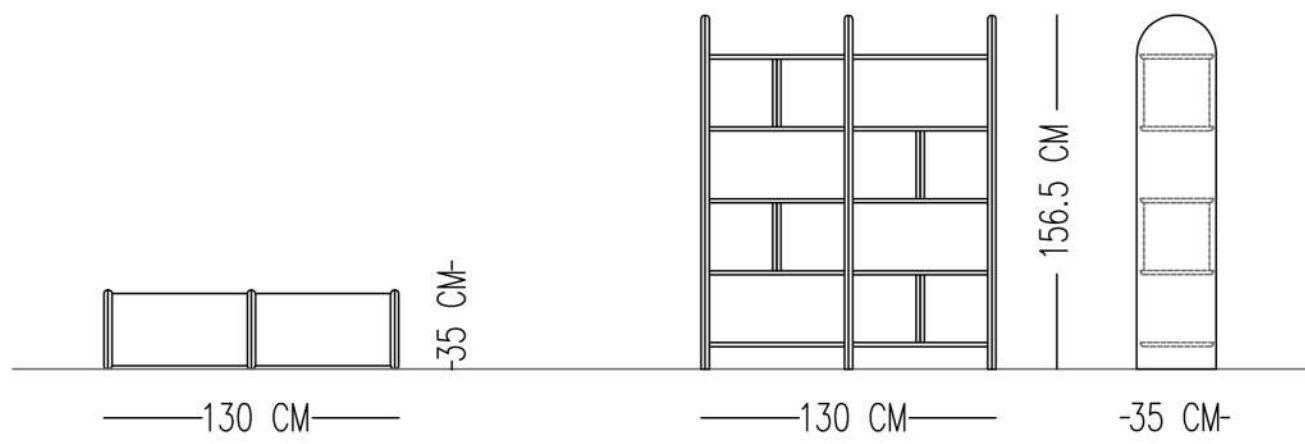

MODULES

Catalog product

Structure
Lacquer painted on wood (Matt)
N-03K19