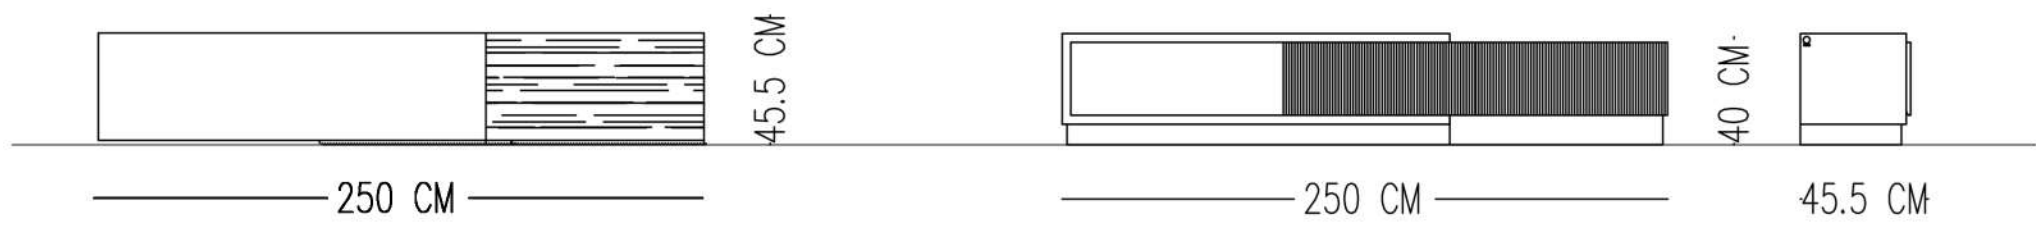

Catalog product

Inner Part
Lacquer painted on wood (matt)
Soft touch

Catalog product

Outer Part
Oak veneering with black matt varnish