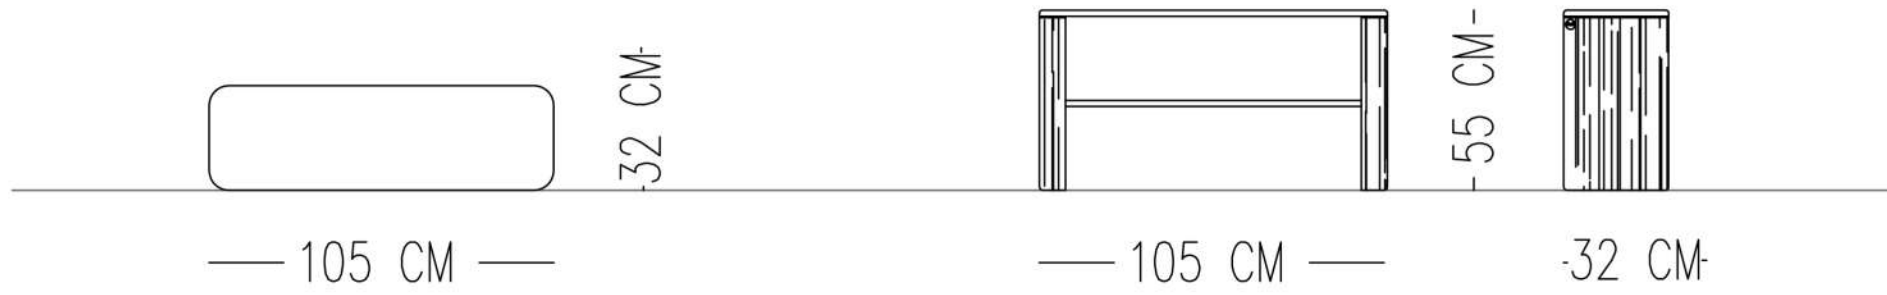

Catalog product
Structure
Oak veneering with black
matt varnish with rose shine