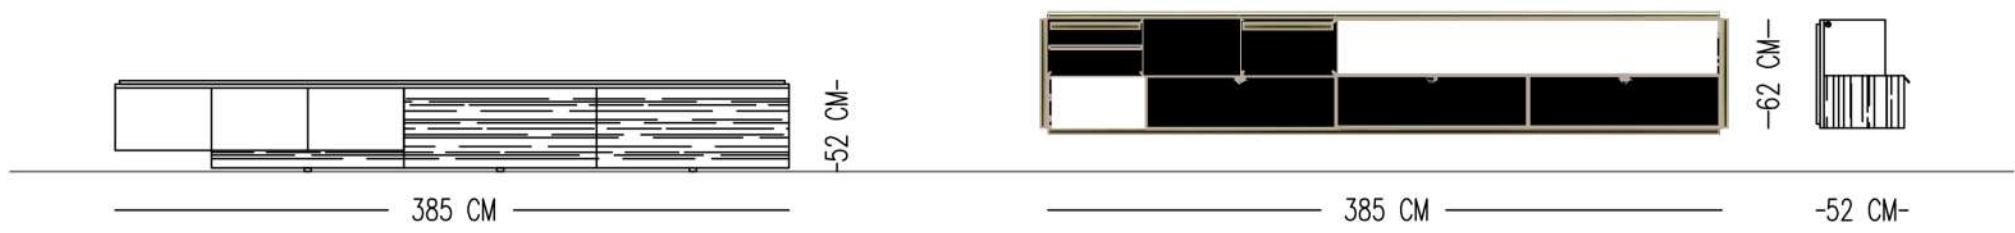

Catalog product

Top Structure
Lacquer painted on wood (matt)
N-03K19

Back
Oak veneering with brown
varnish&Sandblasted finish

Self
Clear glasss

Under Structure
Oak veneering with brown var-
nish&Sandblasted finish