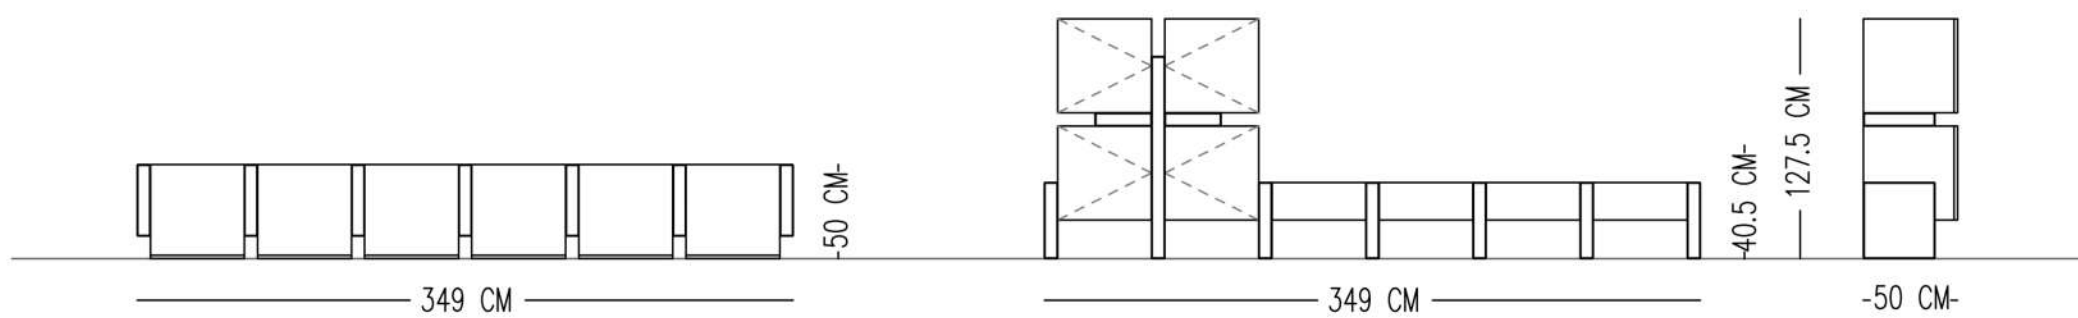

MODULES

Catalog product

Structure
Oak veneering with bitter brown varnish

Cabinet
Lacquer painted on wood (Gloss)
N-03K19

Legs
Lacquer painted on wood (Gloss)
N-03K19