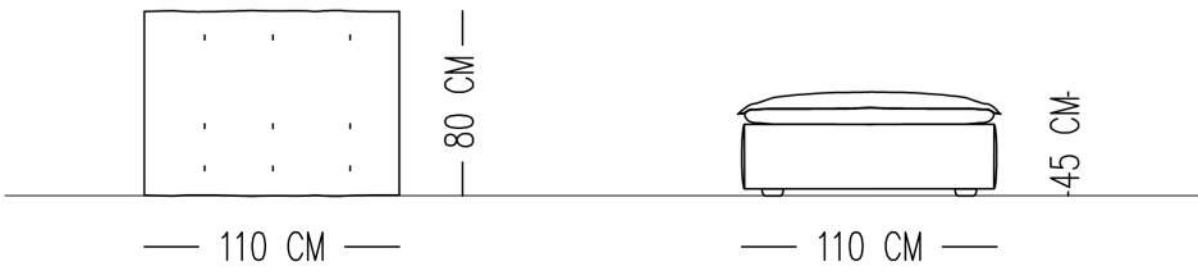

Catalog product-fabric
N-A10/Linen
43851

Catalog product-Legs
Hidden Leg

Alternative fabric
Linen,Soft velvet and Nubuck