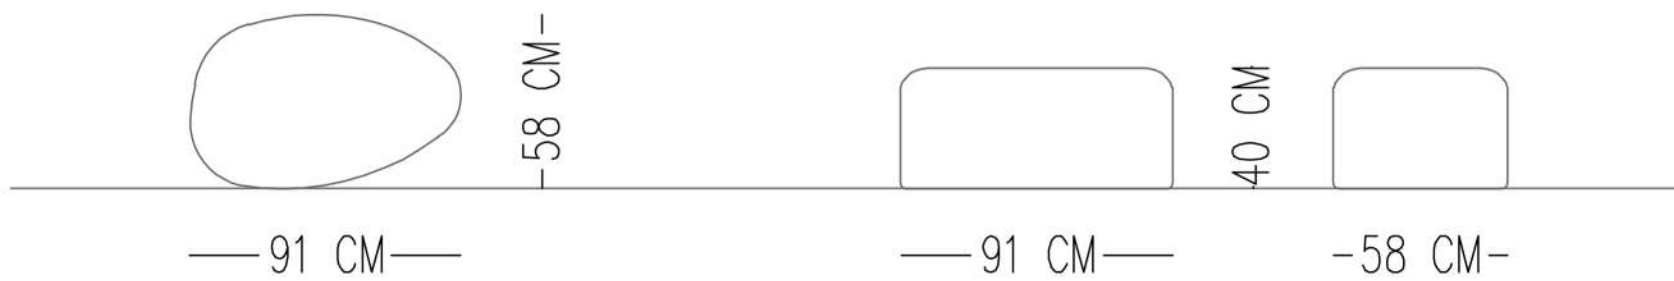

Catalog product-fabric
N-B11/Linen
2103

Catalog product-Legs
Hidden Leg

Alternative fabric
Linen,Boucle and Linen teddy