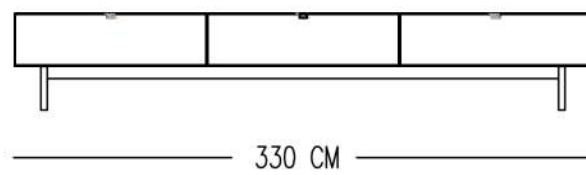

MODULE 03

Catalog product

Top Structure
Lacquer painted on wood (matt)
N-03K19

Back
Oak veneering with brown
varnish&Sandblasted finish

Self
Clear glasss

Under Structure
Oak veneering with brown var-
nish&Sandblasted finish