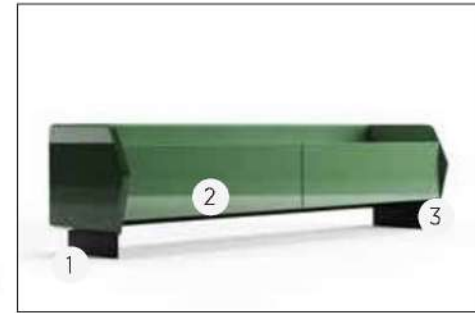

MODULE 01

MODULE 02

Catalog product

Structure
Laquer Painted on Wood
(Matt)
N-02HM

Cabinet
Laquer Painted on Wood
(Gloss)
N-02HP

Inside
Flat cut oak veering with
natural varnish & sandblasted
finish

VOGUE TV UNIT