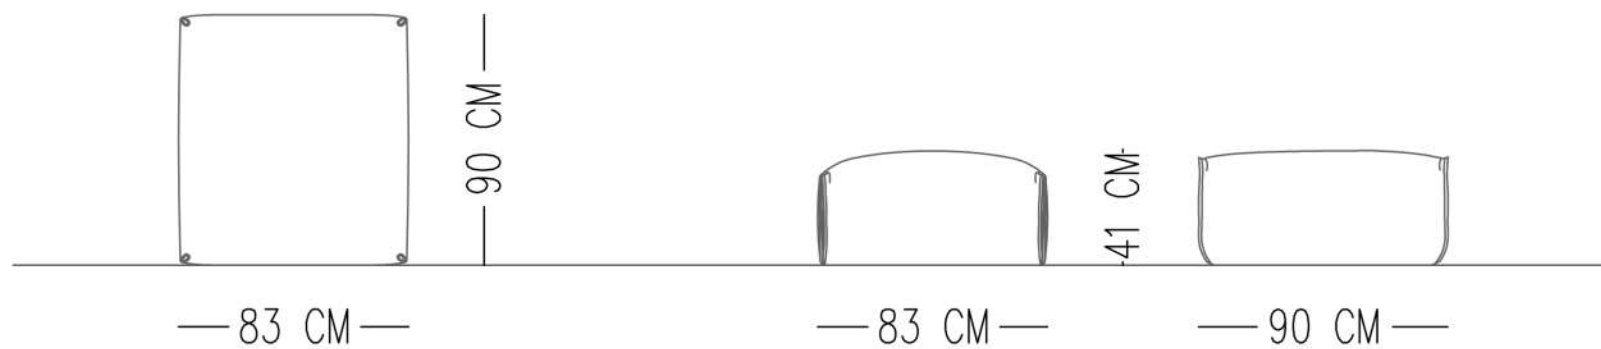

Catalog product-fabric
N-A38/Linen
Nata

Catalog product-Legs
Hidden Leg

Alternative fabric
Linen,Boucle and Linen teddy