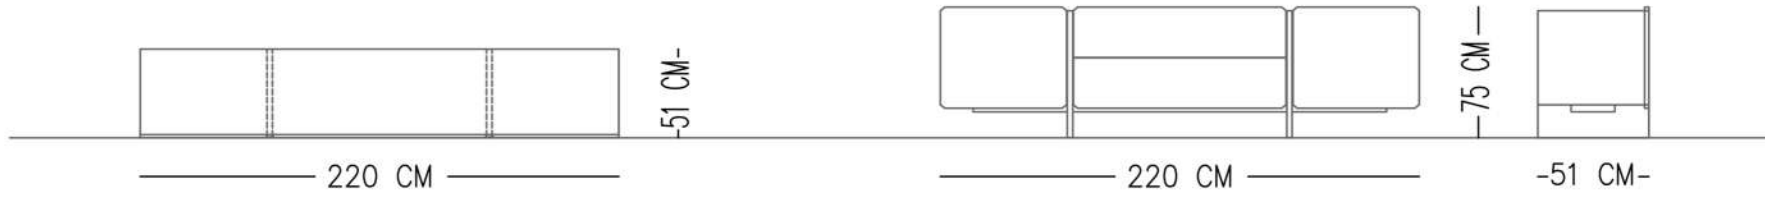

Catalog product

Structure
Oak Wood Veneering with Lacquer Painted on wood
(matt) terracotta

Catalog product

Legs
Oak Wood Veneering with Lacquer painted on wood
(matt) black

Alternative material
All wood Lacquer Paint
All Oak Wood Veneering

Alternative material All metal finishes