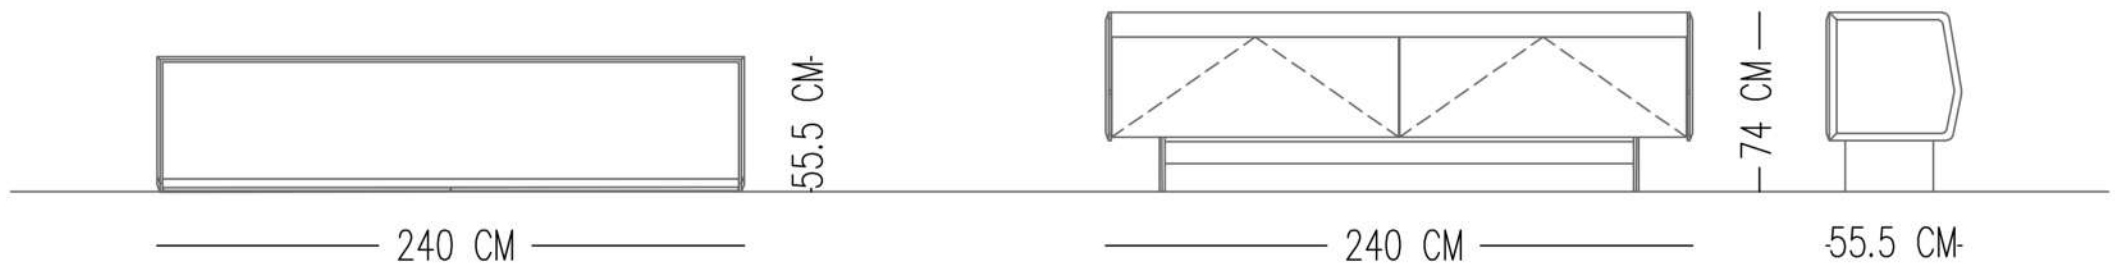

Alternative material
All wood Lacquer Paint
All Oak Wood Veneering

Alternative material All metal finishes

VOGUE SIDEBOARD

TECHNICAL SPECIFICATIONS

- 1 STRUCTURE/OAK WOOD LACQUER PAINTED-POLISH
- 2 STRUCTURE/OAK WOOD LACQUER PAINTED-POLISH FALLS COVER
- 3 LEGS /OAK WOOD LACQUER PAINTED-MATT