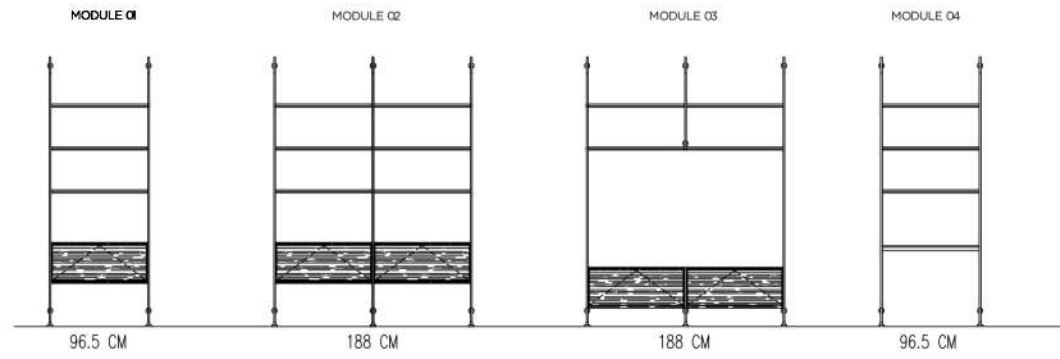

MARLON TV UNIT & BOOKSHELF

TECHNICAL SPECIFICATIONS

STRUCTURE

OAK VENEERING ON MDF WITH SANDBLASTED BLACK PAINT
BLACK PAINTED METAL PROFILES

STUDY DESK MODULE

MODUALTION CONSIST OF 3 DIFFERENT FUNCTIONS ALL MODULES CAN BE CONNECTED WITH EACH OTHER