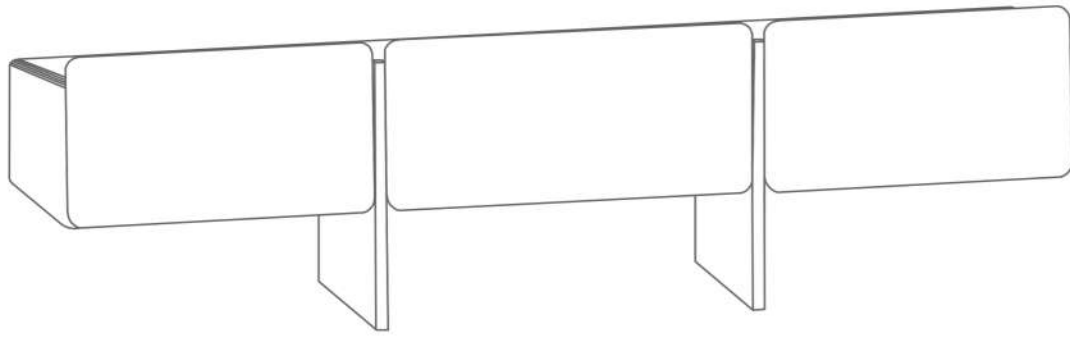

Catalog product

Structure
Oak Wood Veneering with Lacquer Painted on wood
(matt)
Terracotta

Catalog product

Legs
Oak Wood Veneering with Lacquer painted on wood
(matt)
Black

Alternative material
All wood Lacquer Paint
All Oak Wood Veneering

Alternative material All metal finishes