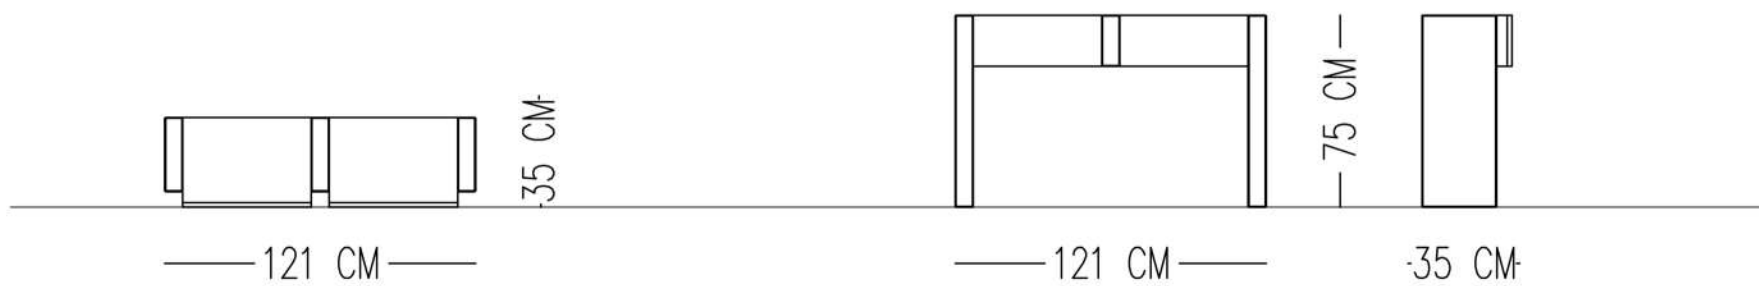

CONSOLE TABLES
TV UNITS
BUFFETS
SIDEBOARDS
TROLLEYS
BOOKSHELVES
BENCHES
POUFS

SitForm.
redefine your space

MATH CONSOLE TABLE

TECHNICAL SPECIFICATIONS

STRUCTURE: LACQUER PAINTED ON WOOD (MATT)

LEGS: LACQUER PAINTED ON WOOD (GLOSS)