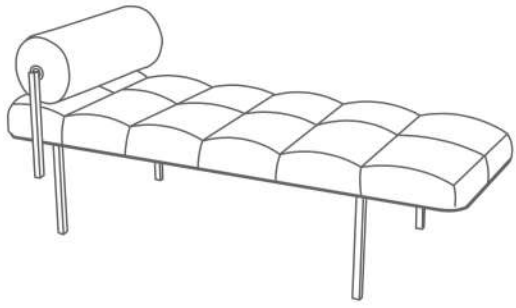

Catalog product-fabric

N-B28/Boucle
03

N-C35/Faux Leather
60501

Catalog product-Legs

Black painted metal leg