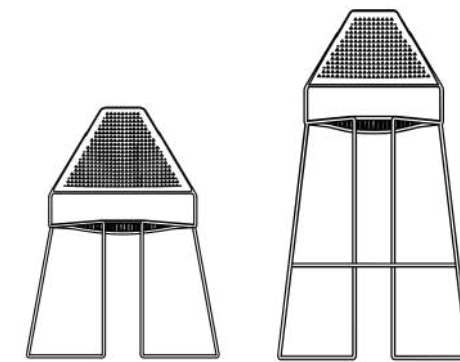

Iona

delta

Collections

Innovative, iconic, and full of color!

Known for its triangular shape, the Delta chair attracts attention in any space with its extraordinary form and bold color options.

delta

angie

Nexo