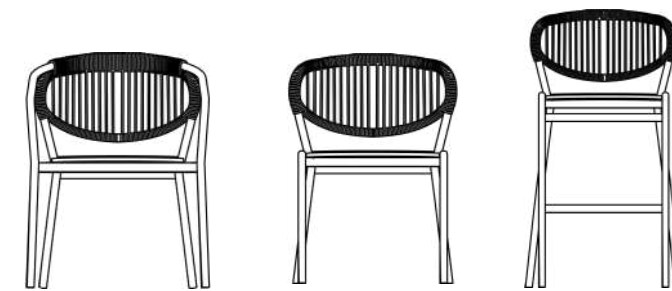

outdoor

HORECA

SitForm.
redefine your space

eyes

Collections

With textures inspired by nature and the elegance of artisanal knitwork, Eyes becomes a centerpiece that completes the soul of any space. This stackable chair seamlessly fits into lounge areas, hotel lobbies, and stylish interiors. Its mesh fabric seat ensures high ergonomic comfort and brings character.