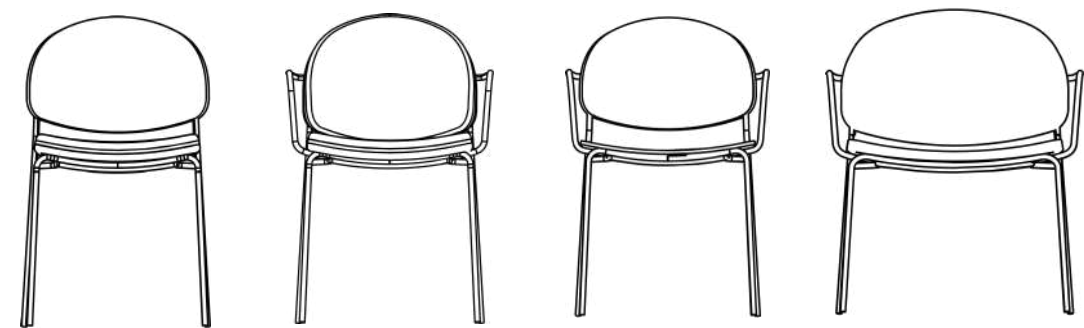

Designed for
intensive daily
use in shared
interiors.

luna

Collections

Luna, featuring a circular backrest at the heart of its design, highlights elegance in architectural projects with its extensive product family, ranging from bar stools to standard chairs. Combining clean lines with industrial sophistication, Luna offers a seamless transition from indoor to outdoor spaces.

luna

slowpoke

Collections

The Slowpoke collection, designed by Enrique Marti, offers a perfect synthesis of rationalist lines and organic forms. Its oval shape is balanced with modern details, while pastel tones come together to create unique spaces. Slowpoke will be the new meeting point of elegance and aesthetics.