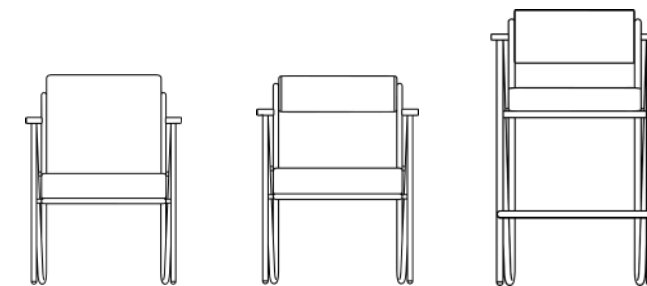

azis

mono

Collections

The Mono Bar Chair takes on the role of both a complementary element and a focal point in your projects with its chic aluminum frame and leather fabric. Appealing to a wide range of design languages, Mono is an essential piece especially for masculine and sophisticated spaces.