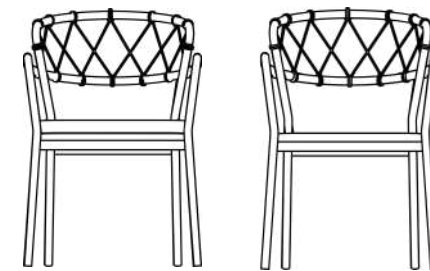

esso

Collections

The Esso family captures the perfect harmony between rope and aluminum. Designed in line with Decosit's commitment to quality, Esso offers long-lasting durability. Its wide range of color options makes it not only practical but also an aesthetic choice.