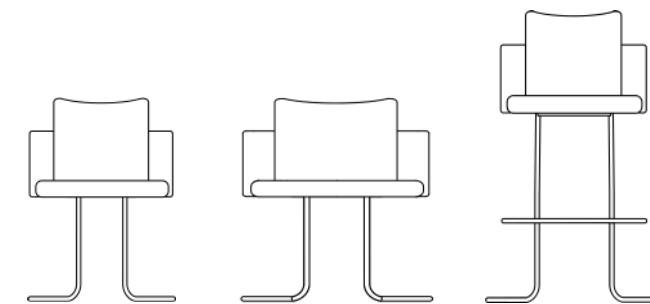

azis

mono

Collections

The Mono Bar Chair takes on the role of both a complementary element and a focal point in your projects with its chic aluminum frame and leather fabric. Appealing to a wide range of design languages, Mono is an essential piece especially for masculine and sophisticated spaces.