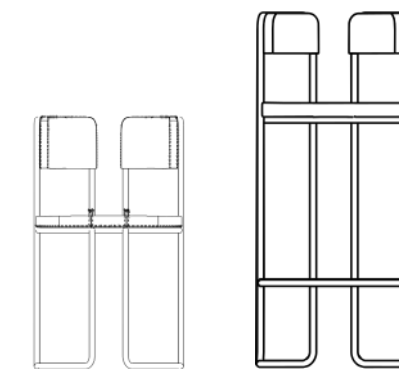

duo

Collections

X2 Modern X2 Comfy

A balanced design where simplicity meets two powerful lines. Duo will make a difference in interior spaces with its assertive design that is far from ordinary. Despite its minimalist design, it makes a strong statement.