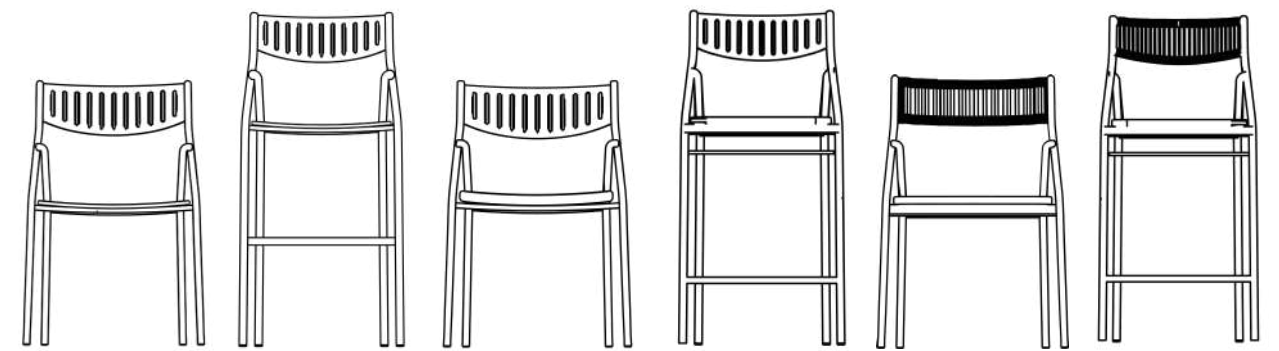

esso

alba

Collections

Alba chairs are designed to bring an elegant touch to your spaces and living areas. With their modern lines, practical design, and vibrant color options, they combine aesthetics with everyday functionality. Built to withstand intensive use, Alba chairs are also lightweight, making them easy to move and adapt to any space effortlessly.

alba

2.9KG

Easy to
carry,
sustainable
in style.

Less weight, more style. Weighing only 2.9 kg, the ultra-light Alba chair makes carrying and rearranging remarkably easy. Its stackable design saves valuable storage space, offering a significant advantage especially for commercial environments.