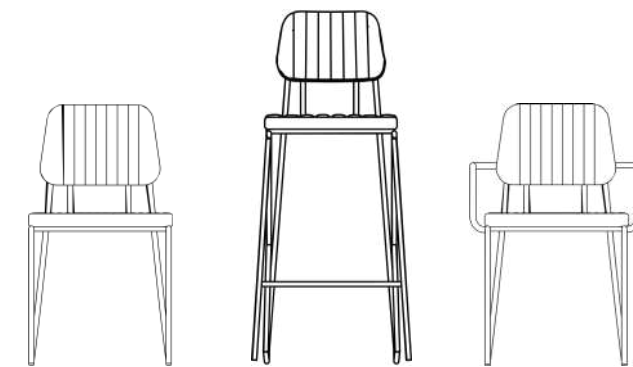

Iona

delta

Collections

Innovative, iconic, and full of color!

Known for its triangular shape, the Delta chair attracts attention in any space with its extraordinary form and bold color options.

delta

angie

Nexo